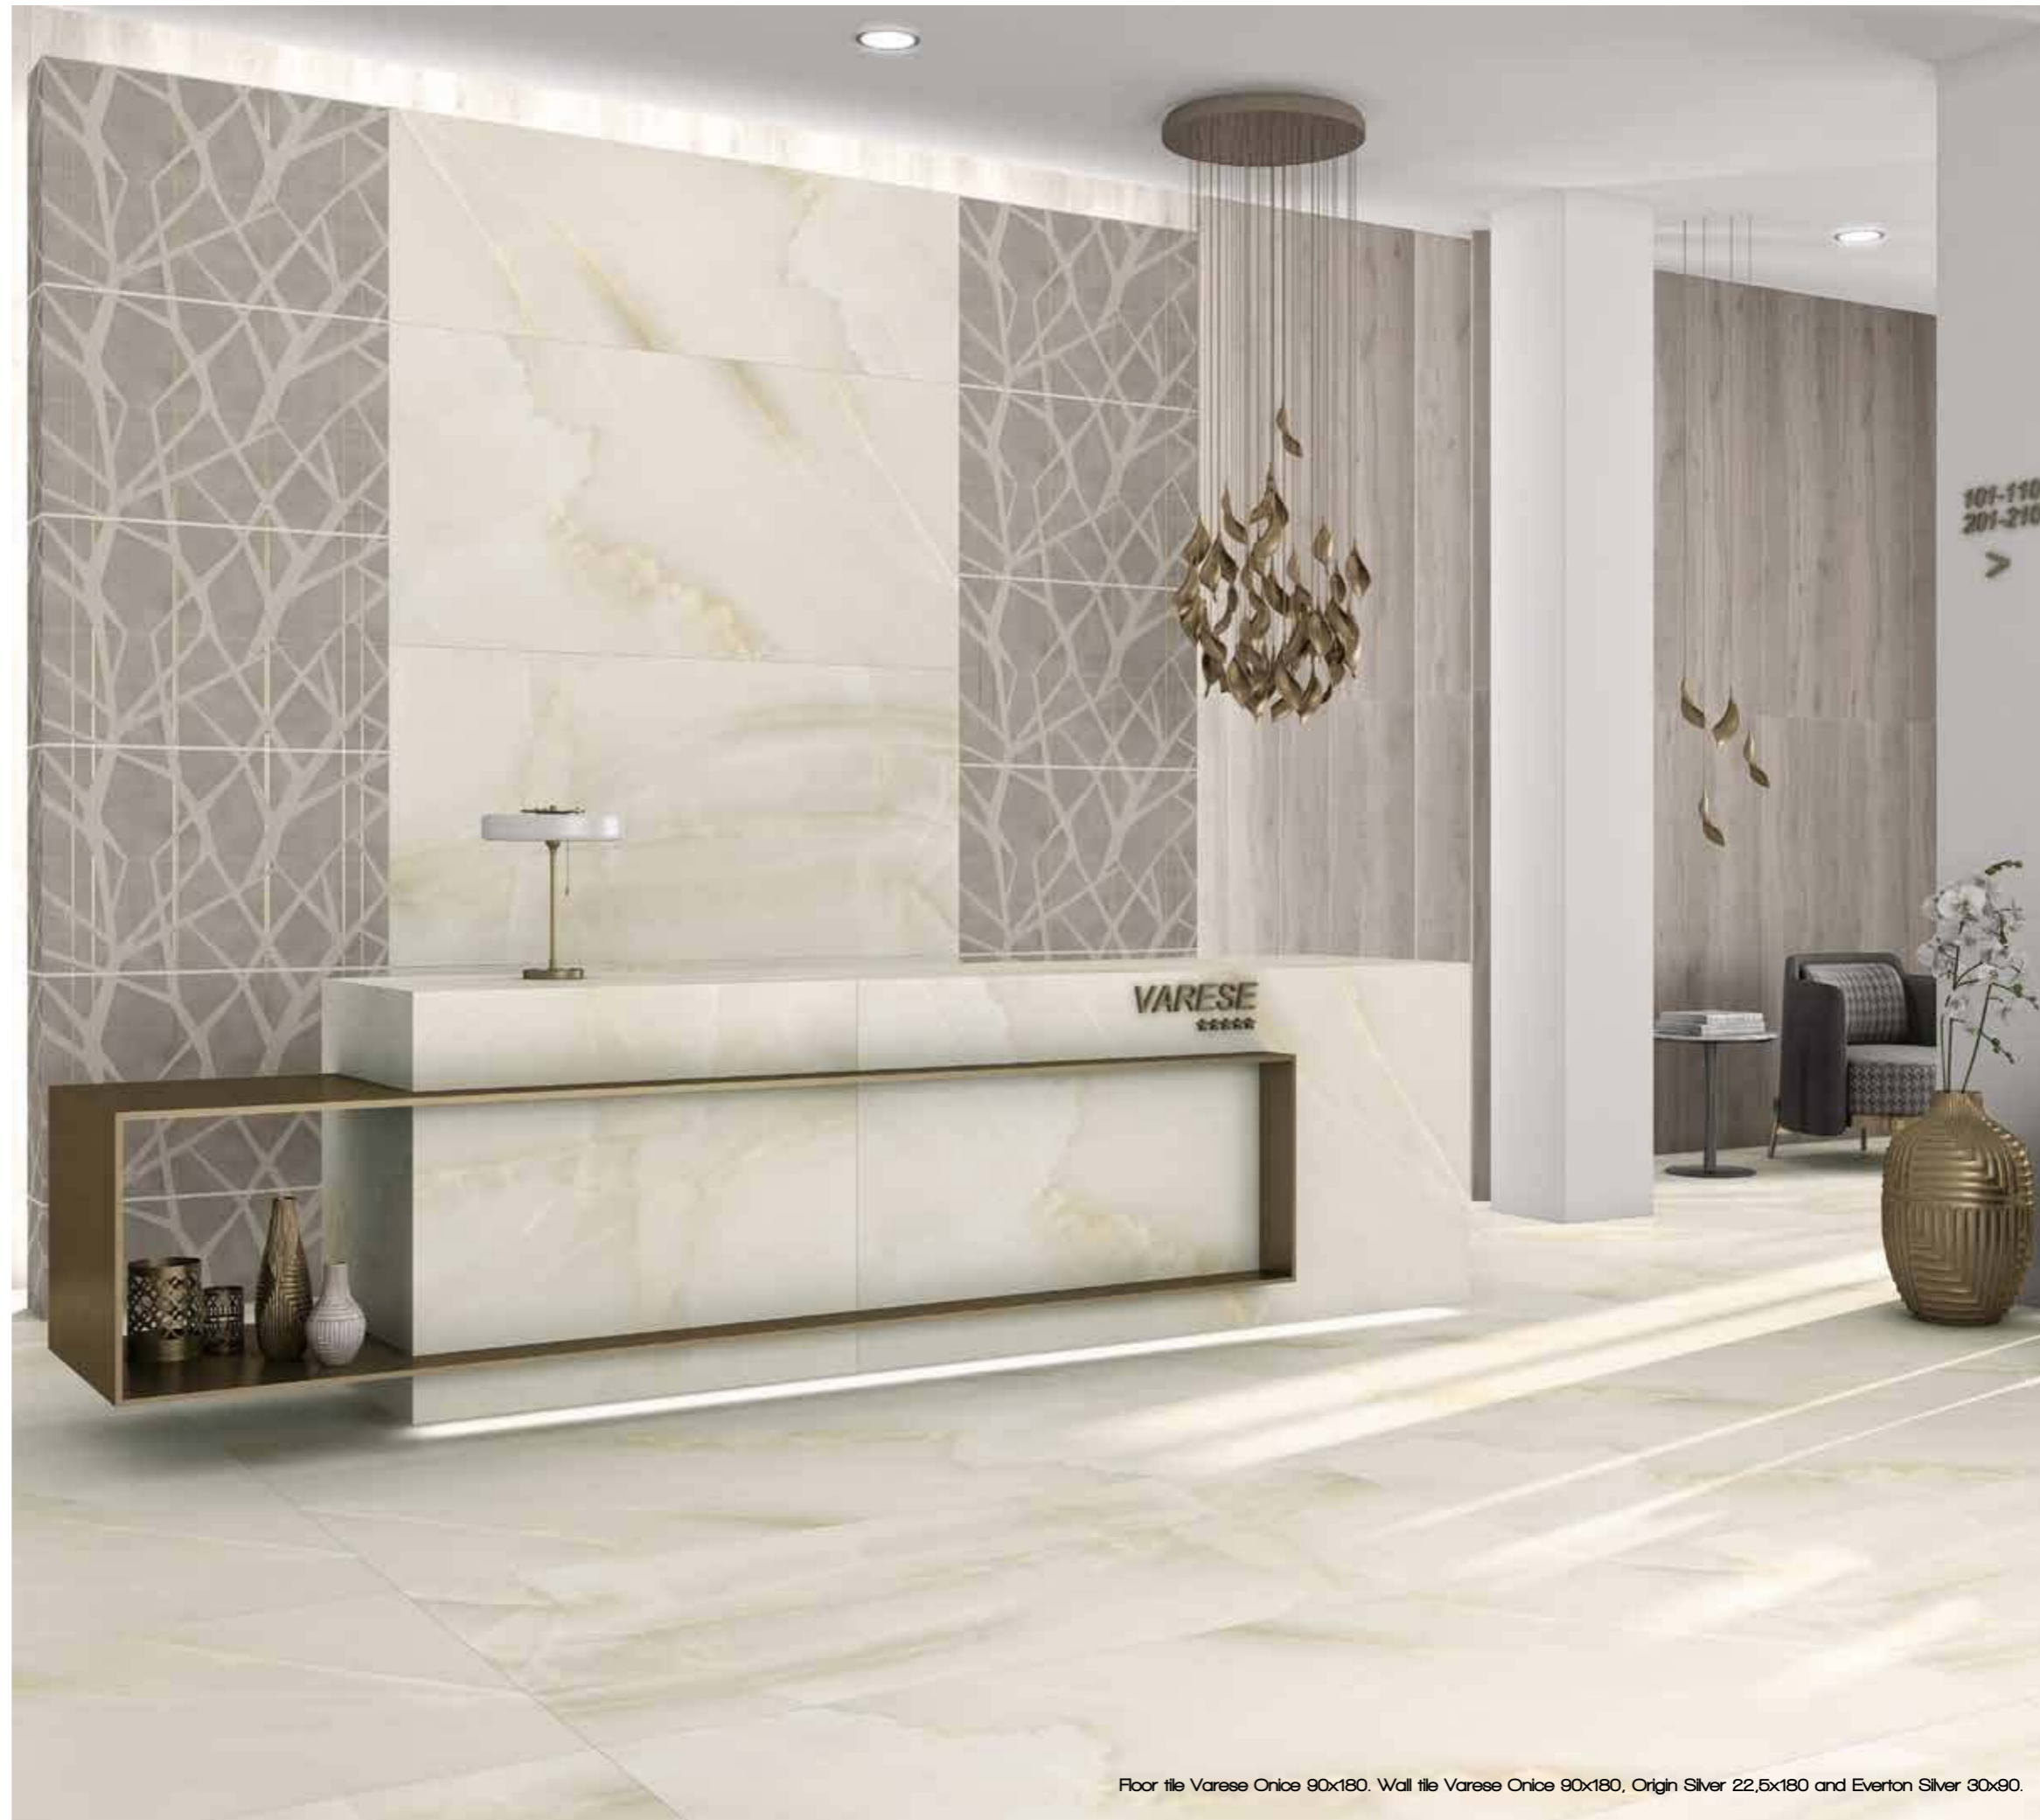

# TAU

Wall and floor tile Varese Onice 90x180.

VARESE ONICE 04 DESIGNS 90x180

Floor tile Varese Onice 90x180. Wall tile Varese Onice 90x180, Origin Silver 22,5x180 and Everton Silver 30x90.