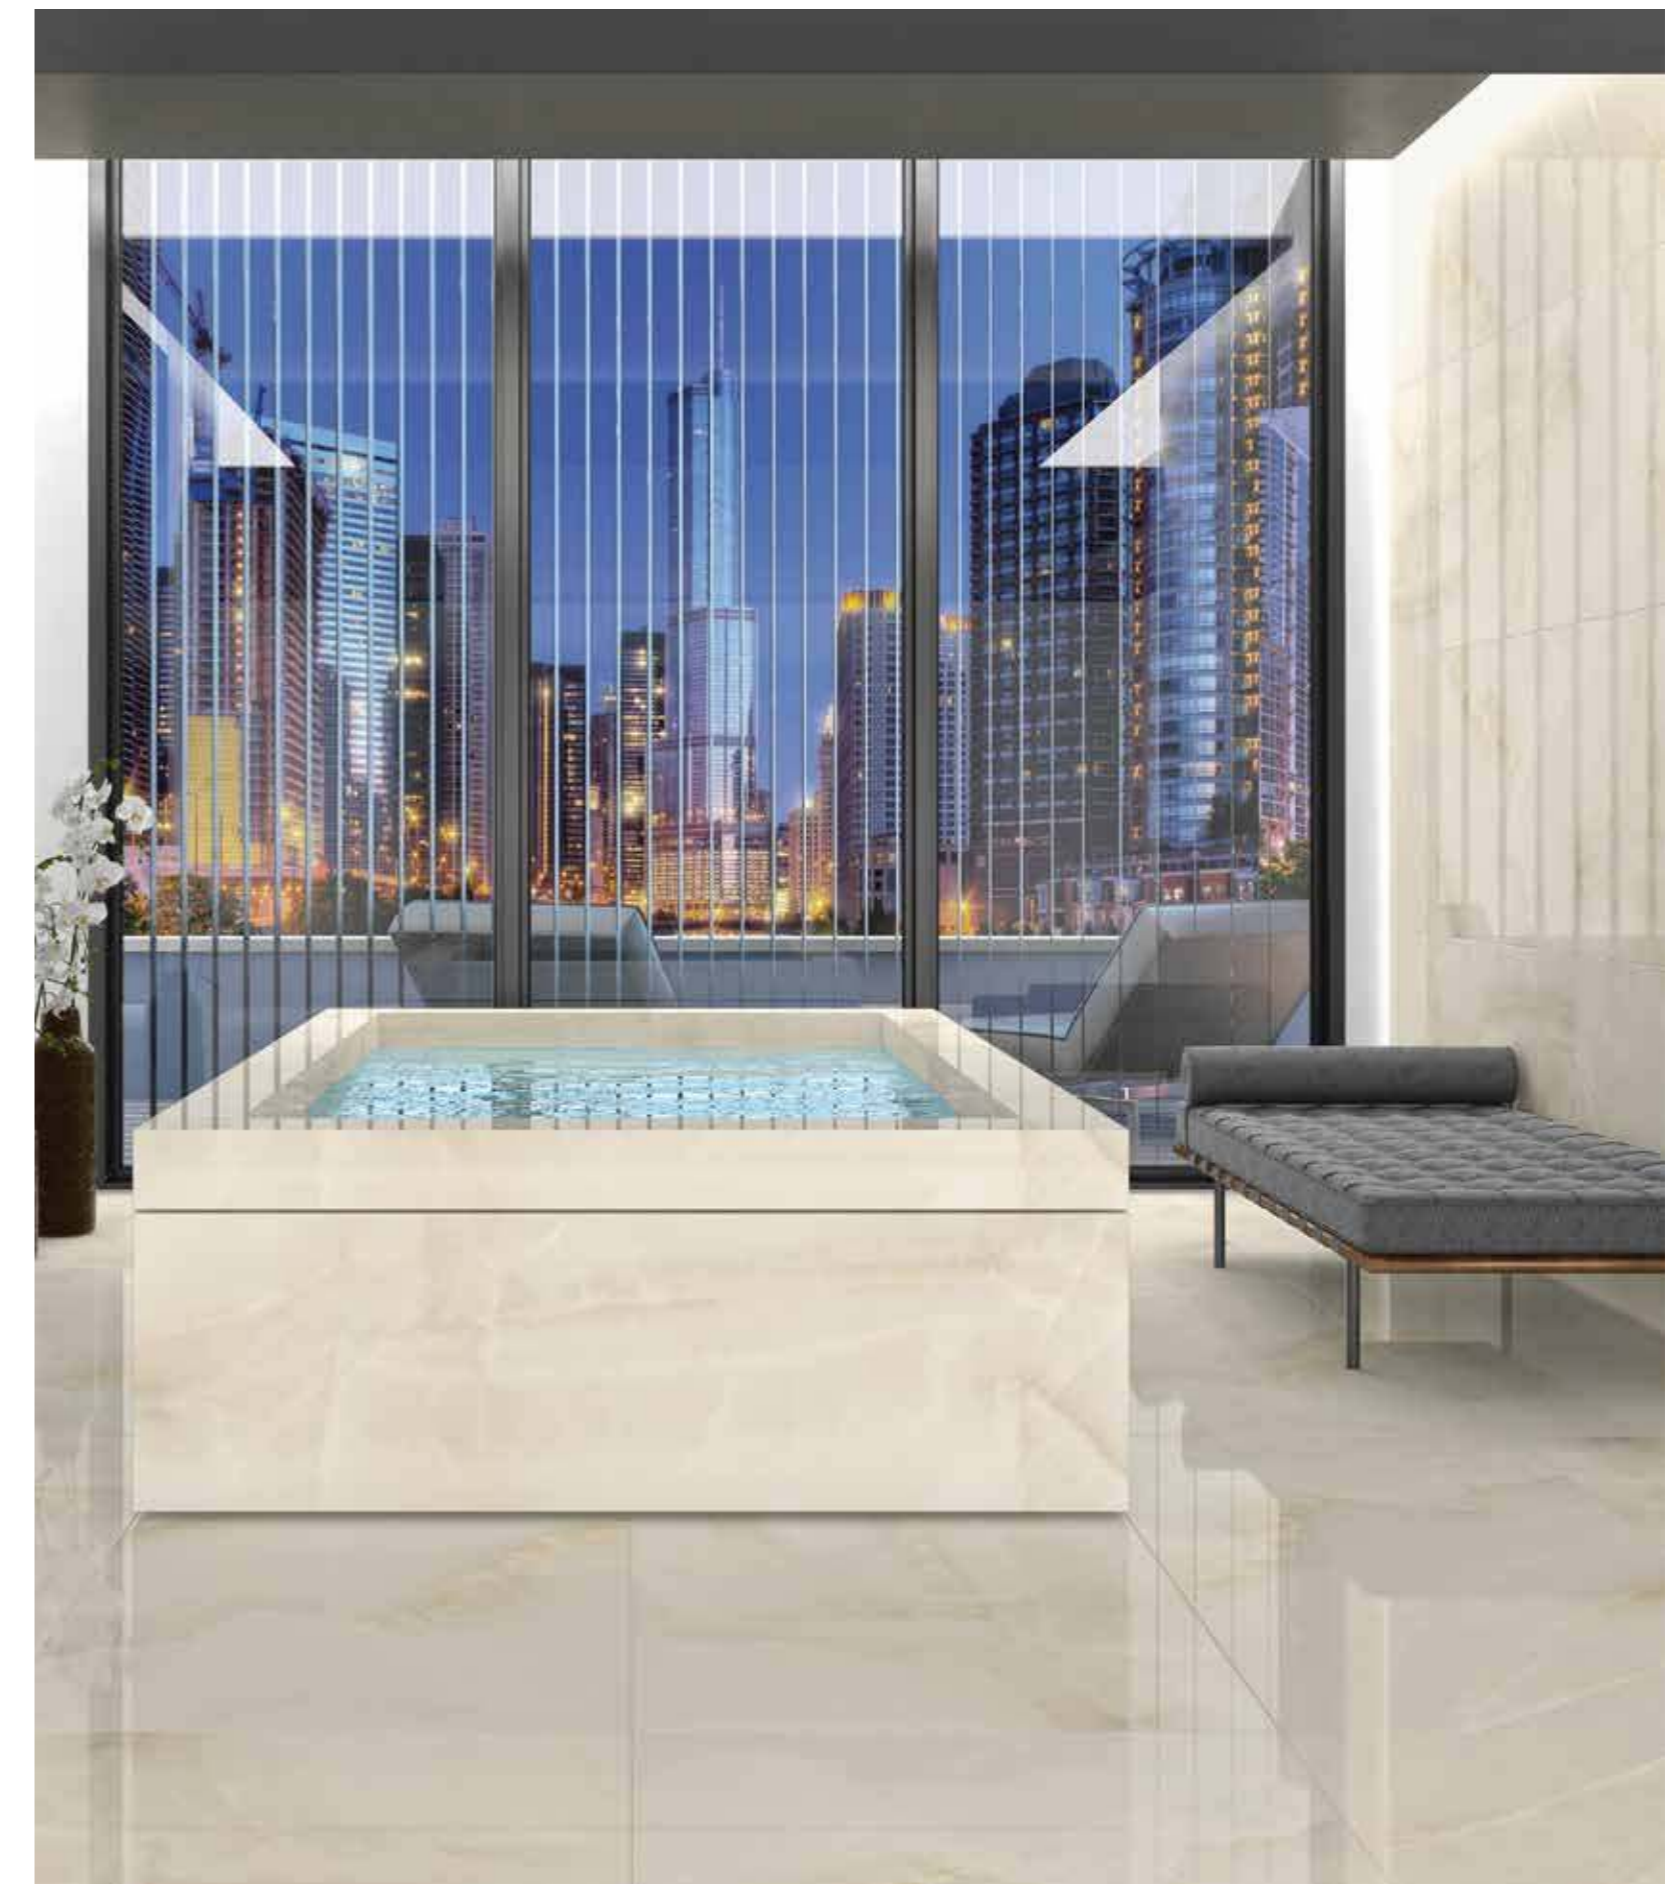

# TAU

Wall and floor tile Varese Onice 90x180.

VARESE ONICE 04 DESIGNS 90x180

Floor tile Varese Onice 90x180. Wall tile Varese Onice 90x180, Origin Silver 22,5x180 and Everton Silver 30x90.