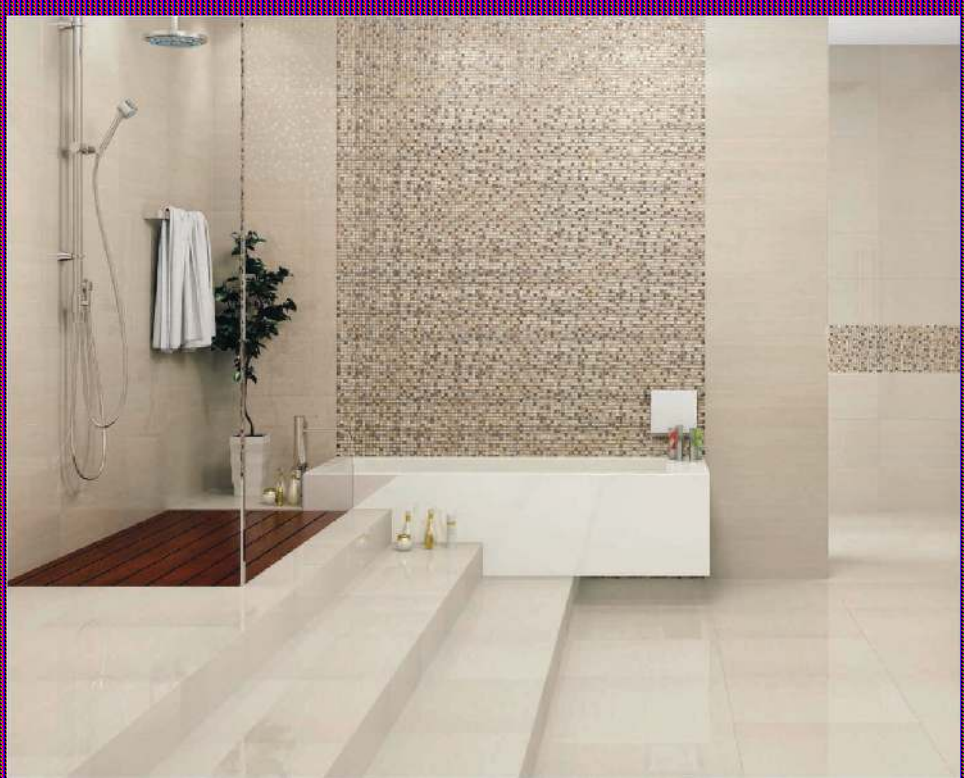

NOBILE

NEW CLASSIC