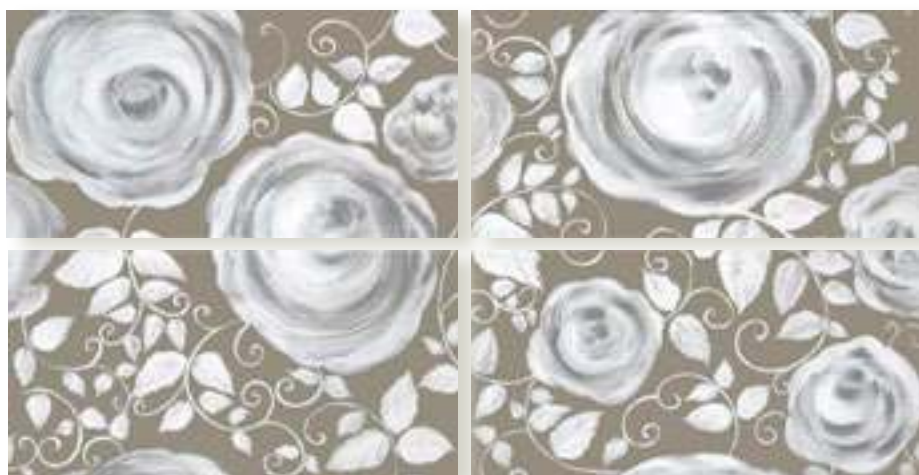

ROSE 25X50

 WALL DECOR

Panel Rose Concrete 4 Pz set
25x50

Decor Brush Concrete
25x50

Panel Rose Pearl 4 Pz set
25x50

Decor Brush Pearl
25x50

ROSE 25X50

WALL DECOR