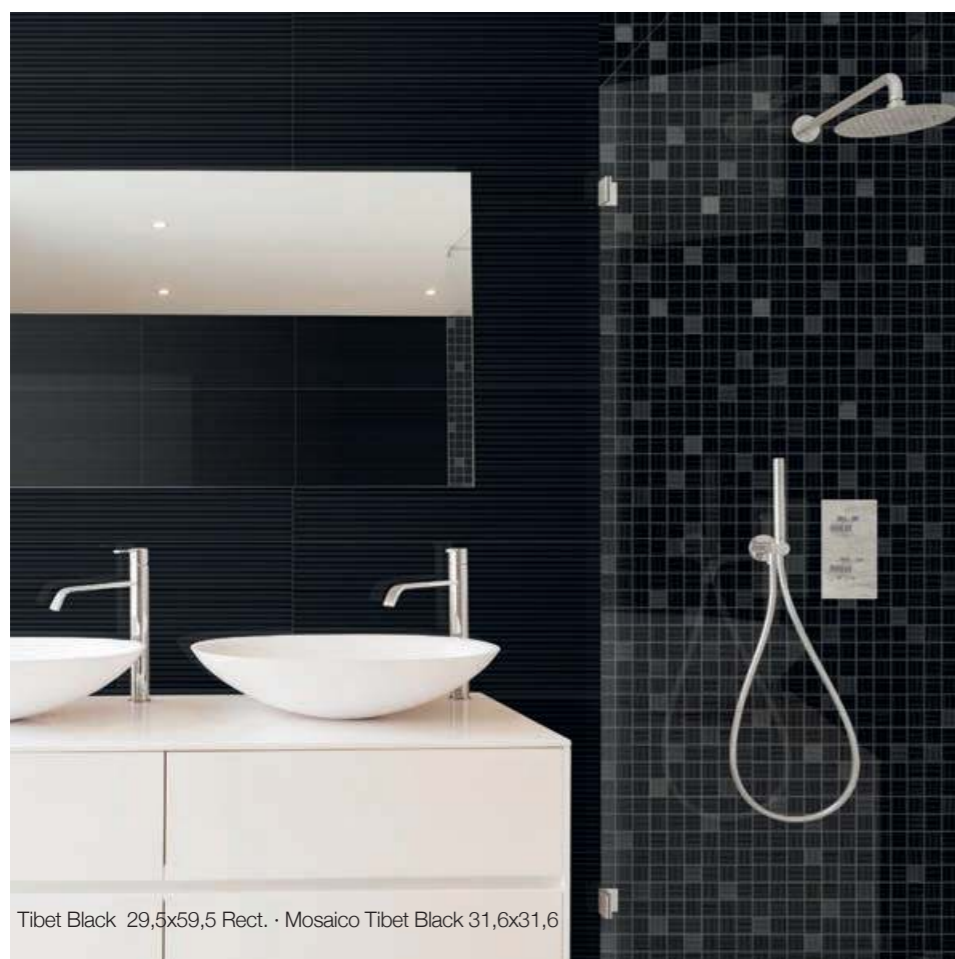

B6 Tibet White 29,5x59,5 Rect.

P40 Mosaico Tibet White 31,6x31,6

B6 Tibet Black 29,5x59,5 Rect.

P40 Mosaico Tibet Black 31,6x31,6

Tibet Black 29,5x59,5 Rect. · Mosaico Tibet Black 31,6x31,6

Tibet White 29,5x59,5 Rect. · Sonora Natural 22x84