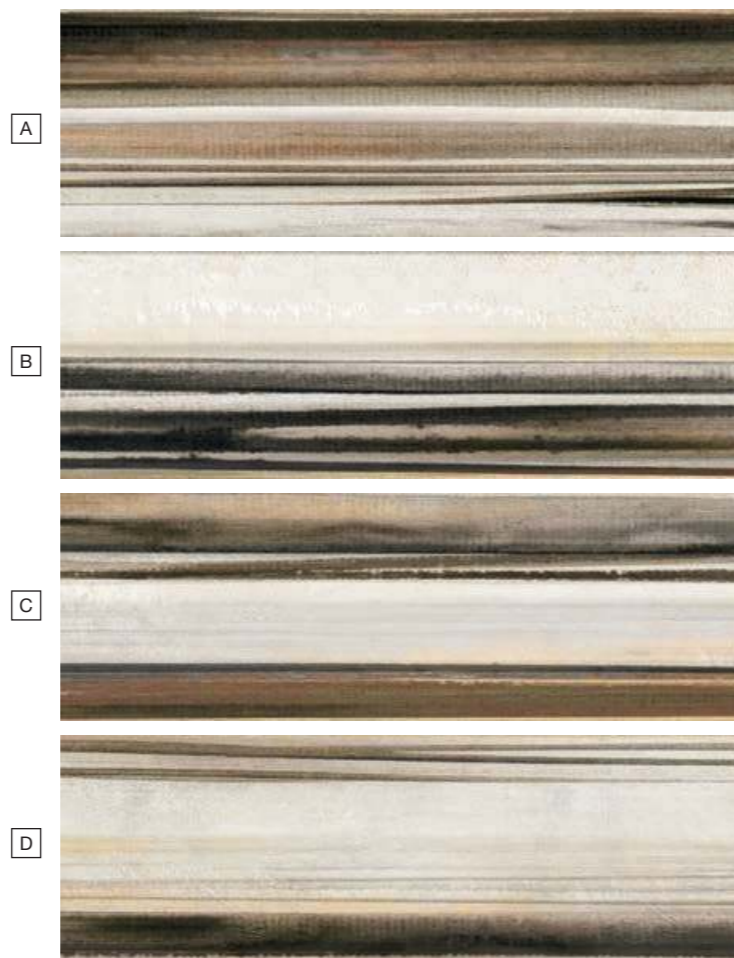

12"x36"

B9 Iron Beige 30x90 Rect.

B10 Iron Copper 30x90 Rect.

P1 Decor Aurum Copper 10x10

P61 Decor Flux Copper 30x90 Rect.

B9 Iron Pearl 30x90 Rect.

B10 Iron Grey 30x90 Rect.

P1 Decor Aurum Grey 10x10