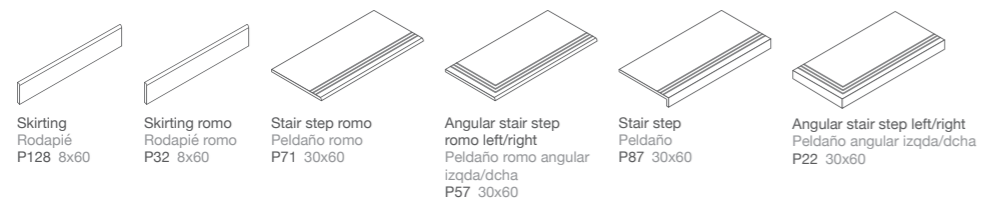

Loft Bone Lapado 60x60 Rect.