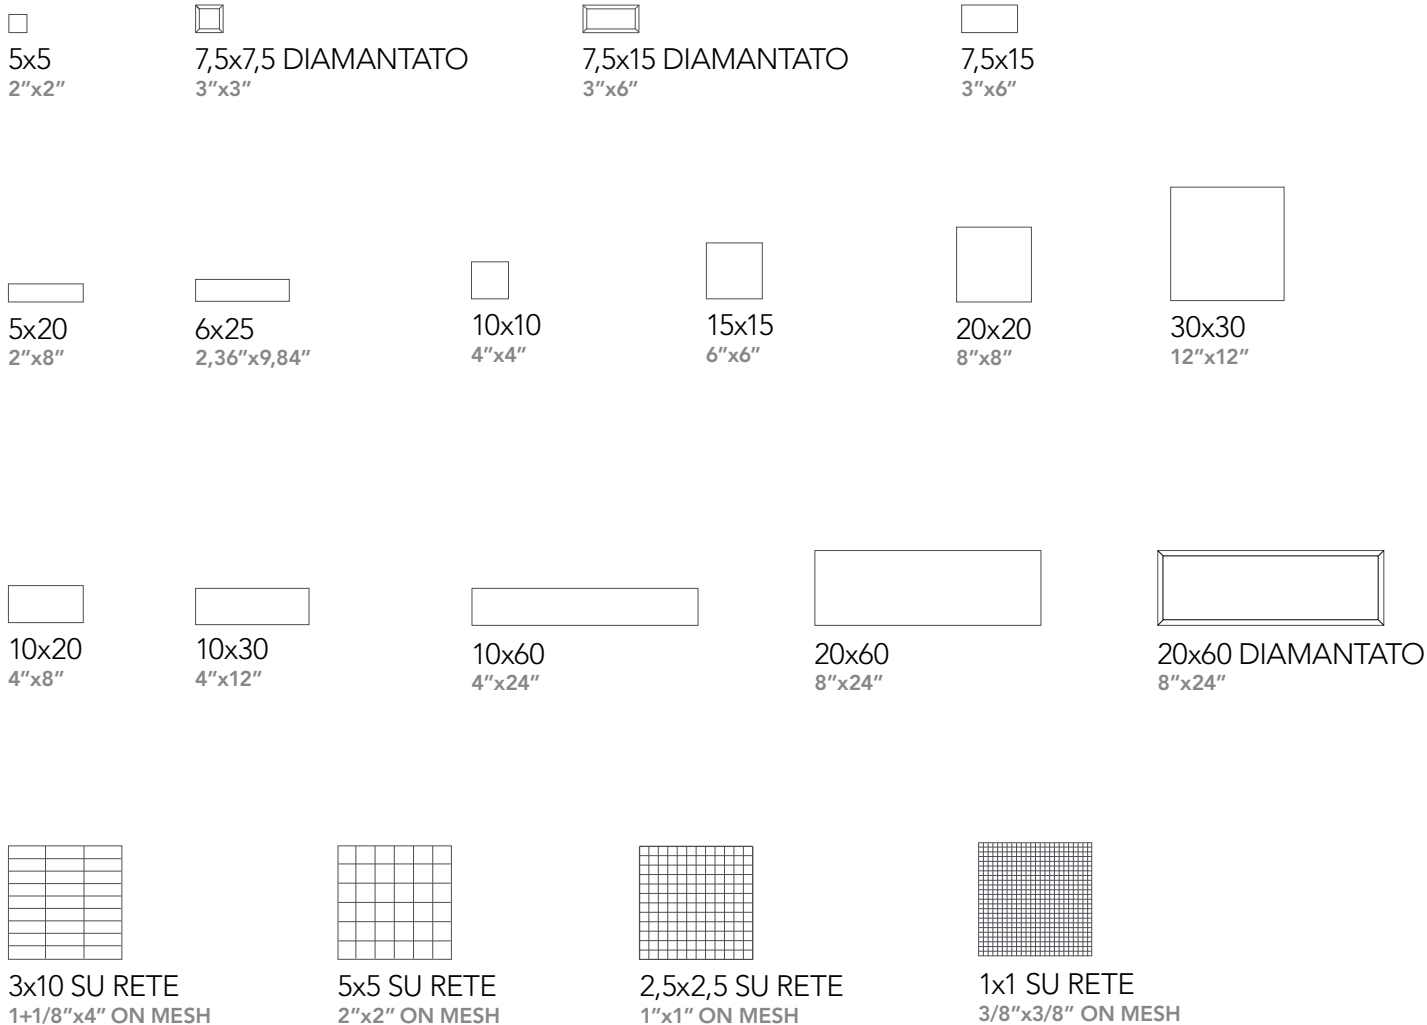

FORMATI E MISURE SIZES

N.B. le misure nominali sono espresse in cm

SPESSORI THINCKNESS

FORMATO					SPESSORE
1x1 rete	2,5x2,5 rete	5x5 rete	3x10 rete	20x20 ottagonale	5,5 mm
5x5	10x10	15x15	5x20	20x20	6,5 mm
6x25					7 mm
10x30	10x60	20x60	30x30		8 mm
7x15 diamantato		7,5x7,5 diamantato			9 mm
20x60 diamantato					10 mm