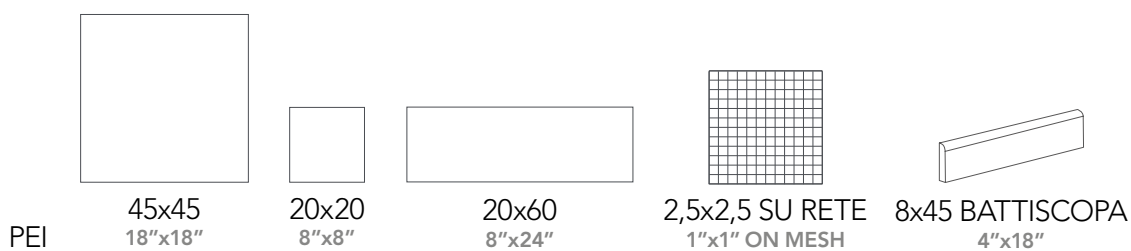

SERIE OLTREMARE

LUCIDO

	AMALFI	5	●	●	●	●	●
	CHIA	5	●	●	●	●	●
	LERICI	5	●	●	●	●	●
	LEUCA	5	●	●	●	●	●
	SORRENTO	5	●	●	●	●	●
	PORTOFINO	2	●	●	●	●	●
	BOSA	2	●	●	●	●	●
	TAORMINA	5	●	●	●	●	●
	TRANI					●	
	VULCANO					●	
	SALENTO					●	
	GARGANO					●	
	TRIS					●	

FORMATO	DIMENSIONI	kg / mq	mq / box	pcs / box	box / pallet	mq / pallet
2,5x2,5	300 x 300 x 8 mm	14	0,72	-	40	28,80
20x60	20 x 60 x 8 mm	16	1,00	8	48	48
20x20	20 x 20 x 8 mm	16	1,20	30	76	91,20
45x45	45 x 45 x 11 mm	25	1,00	5	26	26