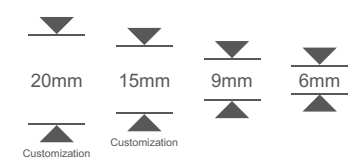

MN062AP261206
 白玉兰 Magnolias Extra

1200x2600mm
 干粒抛
 Nanotech Polished

SURFACE CONTINUITY (Faces Supplied Randomly)

A-B-C