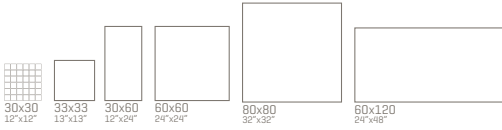

📦 Paketleme Detayları / Packing Details

Ürün/ Product	Ebat / Size [cm/in]	Kalınlık Thickness	Adet/Kutu Pcs/Box	m²/Kutu m²/Box	Kutu/Palet Boxes/Pallet	m²/Palet m²/Pallet	kg/Pallet Wgt/Pallet	SKID Weight Deviation [%]
Sırlı Granit Glazed Porcelain	30x30 / 12"x12" [5x5 Mosaics on Net]	9.3mm	8	-	48	384 adt/pcs	641 kg	-/+ 3
Sırlı Granit Glazed Porcelain	33x33 / 13"x13"	7.1mm	11	1.2	58	69.6	1089 kg	-/+ 3
Sırlı Granit Glazed Porcelain	30x60 / 12"x24"	8.4mm	8	1.44	32	46.08	863 kg	-/+ 3
Sırlı Granit Glazed Porcelain	60x60 / 24"x24"	9.3mm	4	1.44	30	43.20	853 kg	-/+ 3
Sırlı Granit Glazed Porcelain	80x80 / 32"x32"	11.5mm	2	1.28	36	46.08	1202 kg	-/+ 3
Sırlı Granit Glazed Porcelain	60x120 / 24"x48"	10.3mm	2	1.44	28	40.32	937 kg	-/+ 3