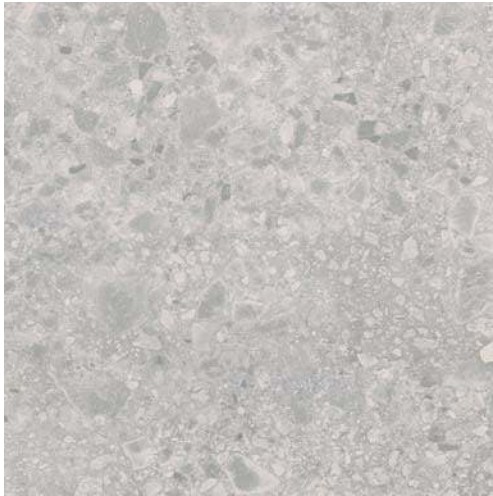

Gri | Grey

80x80
32"x32"

Paketleme Detayları / Packing Details

Ürün/ Product	Ebat / Size [cm/in]	Kalınlık Thickness	Adet/Kutu Pcs/Box	m²/Kutu m²/Box	Kutu/Palet Boxes/Pallet	m²/Palet m²/Pallet	kg/Palet Wgt/Pallet	SKID Weight Deviation [%]
Sırlı Granit Glazed Porcelain	80x80 / 32"x32"	11.5mm	2	1.28	36	46.08	1202 kg	-/+ 3