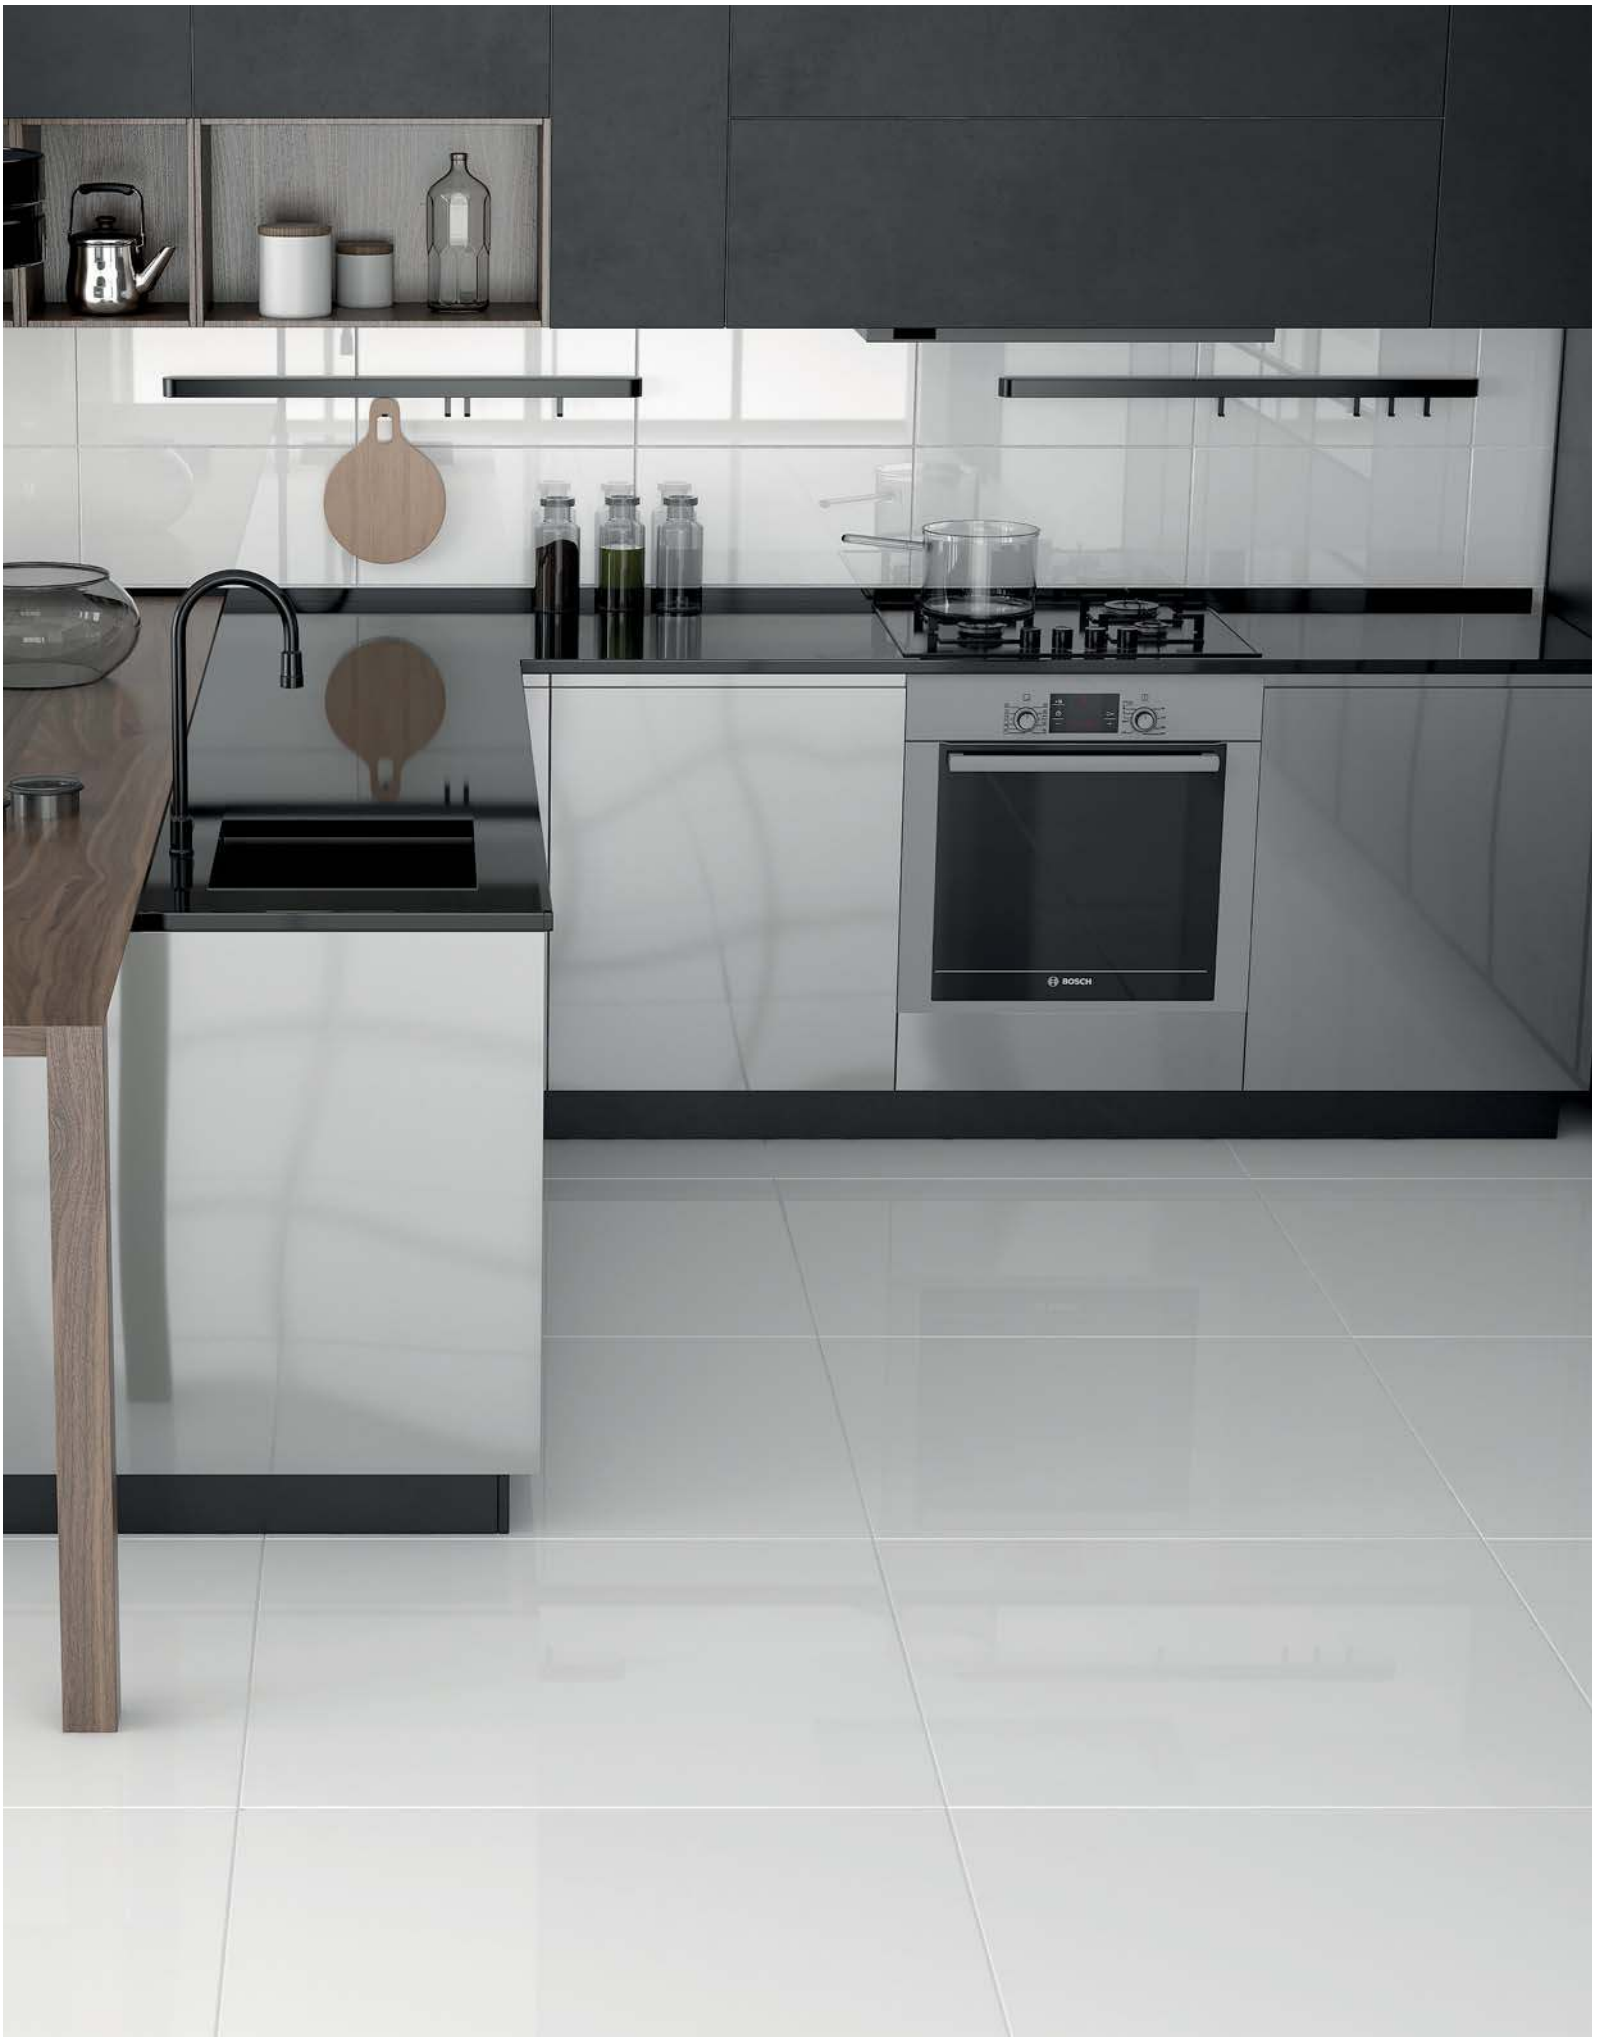

Zemin: Mega 80x80 - Beyaz Duvar: Beyaz Serisi 25x50 - Beyaz
 Floor: Mega 80x80 / 36"x36" - White Wall: White Series 25x50 / 10"x20" - White