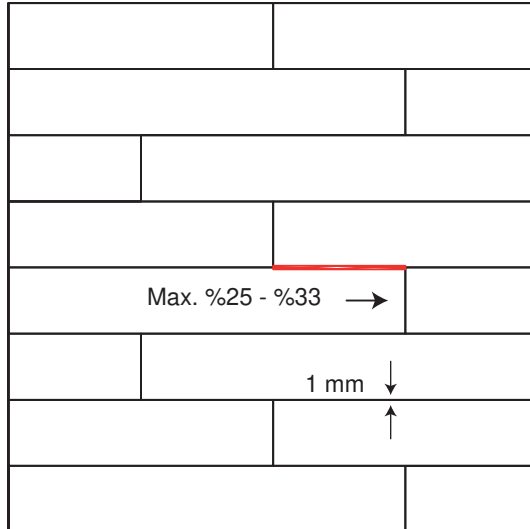

UYGULAMA ŞEKİLLERİ | INSTALLATION PATTERNS