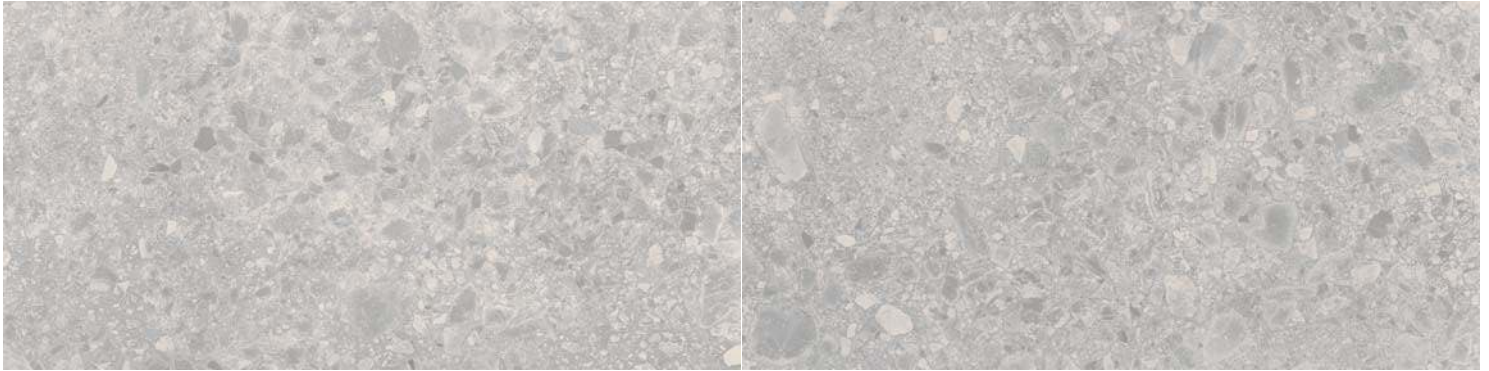

Lava

Oksit | Oxide

Rust

Antrasit | Anthracite

Only 60x120 is available.

Paketleme Detayları / Packing Details

Ürün/ Product	Ebat / Size [cm/in]	Kalınlık Thickness	Adet/Kutu Pcs/Box	m ² /Kutu m ² /Box	Kutu/Palet Boxes/Pallet	m ² /Palet m ² /Pallet	kg/Pallet Wgt/Pallet	SKID Weight Deviation [%]
Sırlı Granit Glazed Porcelain	45x90 / 18"x36"	10mm	3	1.22	30	36.6	805 kg	-/+ 3
Sırlı Granit Glazed Porcelain	60x120 / 24"x48"	10.3mm	2	1.44	28	40.32	937 kg	-/+ 3