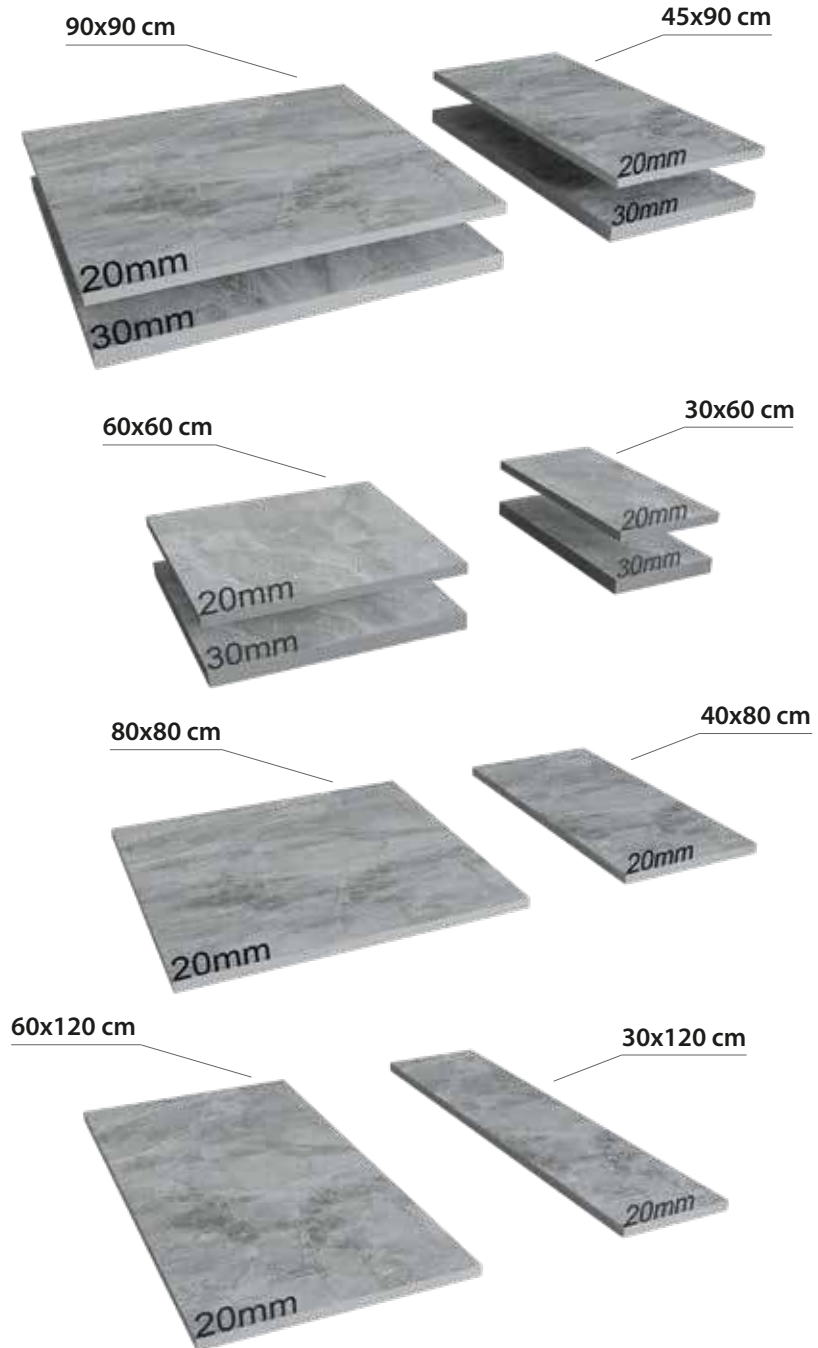

ATERRA GREY

OUTDOOR

TEKNİK ÖZELLİKLER / TECHNICAL SPECIFICATIONS

Available finishes
in this product

MAT

FINISH / YÜZEY

DECO|VITA