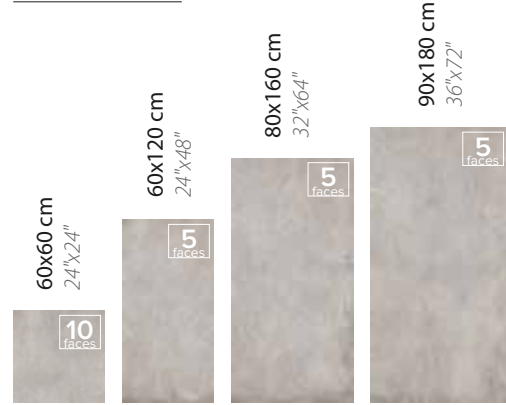

TEKNİK ÖZELLİKLER / TECHNICAL SPECIFICATIONS

EBATLAR / SIZES

Available finishes
in this product
HDR STONE
FINISH / YÜZEY

RENKLER / COLORS