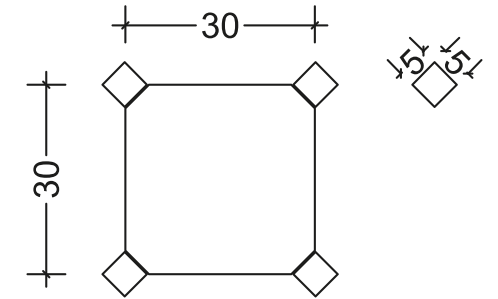

ART-14 / TAKOZ

ART MOSAIC

Wedge

Tek File (m²) <i>Sheet m²</i>	1 Kutu File (Adet) <i>Sheet / Box</i>	1 Kutu (m²) <i>Box / m²</i>	Kutu Ölçüleri (mm) <i>Box Size (mm)</i>	1 Kutu / kg (Net kg) <i>Box / kg</i>
0,09 m²	10	0,9 m²	335x335x120 mm	22 kg

600x600 mm seramiğin 300x300 mm'ye ebatlanması ve 50x50 mm takozlar ile beraber kullanılması.

Produced by cutting 600x600mm tile down to 300x300mm and used in conjunction with 50x50mm diamond shaped tiles.

DECO|VITA