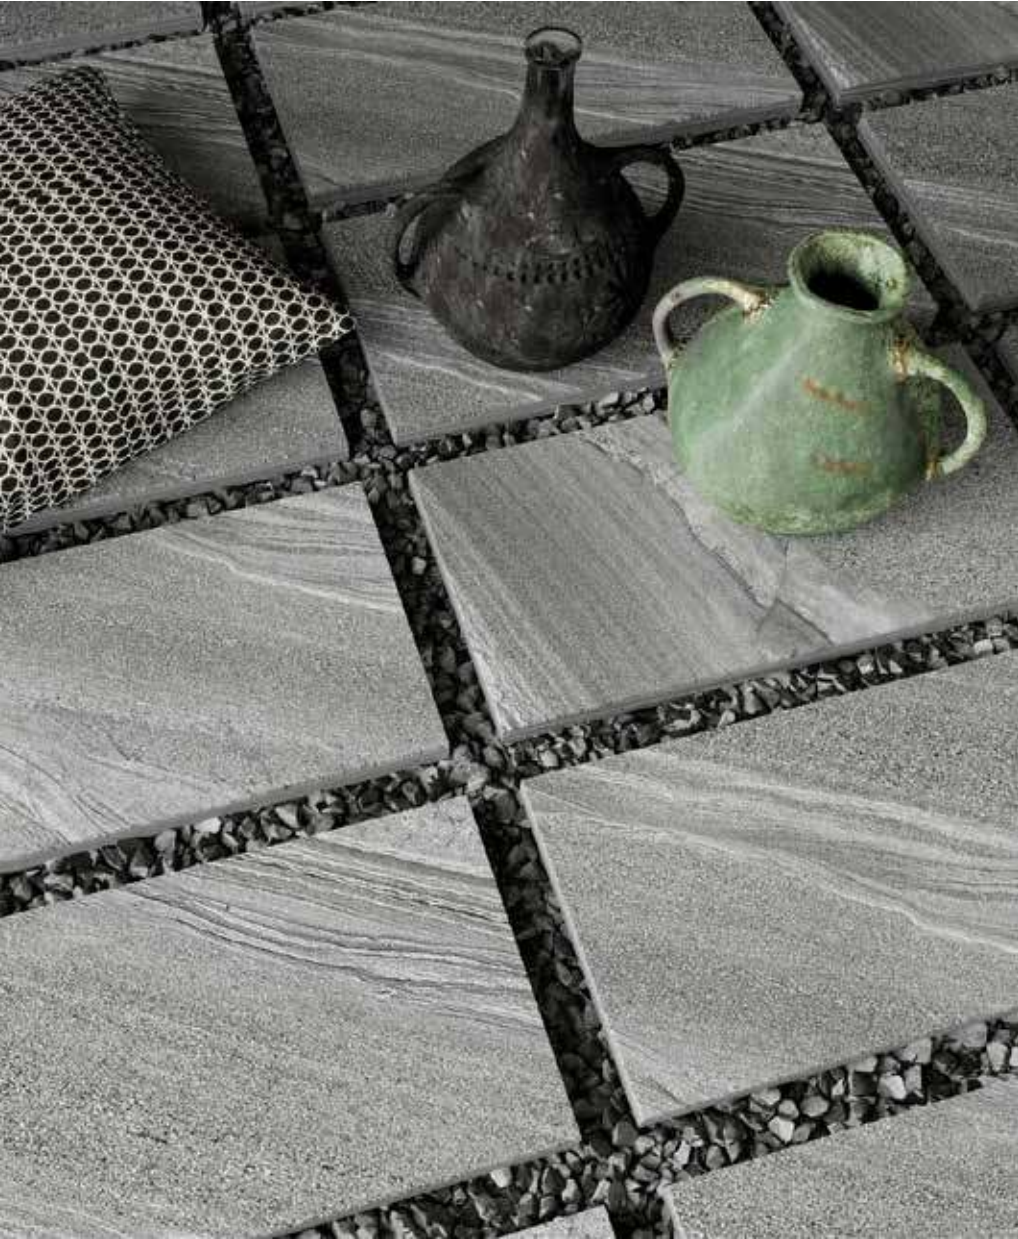

Available finishes
in this product

MAT

FINISH / YÜZEY

DECO|VITA

TEKNİK ÖZELLİKLER / TECHNICAL SPECIFICATIONS

CROSSOVER GREY

OUTDOOR

Available finishes
in this product