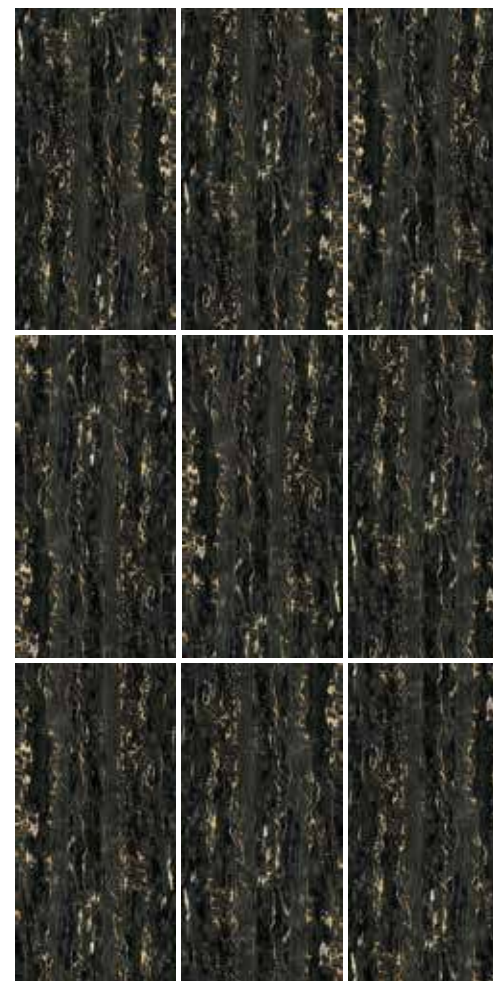

NERO PORTORO

SERIES

TEKNİK ÖZELLİKLER / TECHNICAL SPECIFICATIONS

Available finishes
in this product

FULL LAPPATO
FINISH / YÜZEY

EBATLAR / SIZES

60x60 cm
24"x24"

60x120 cm
24"x48"