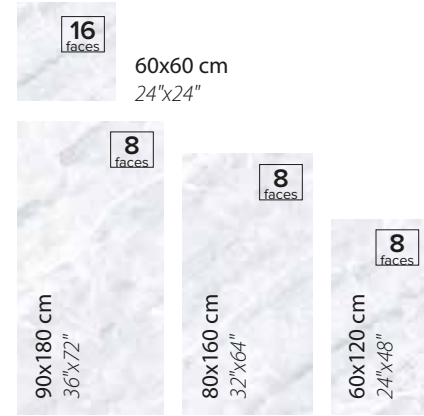

EBATLAR / SIZES