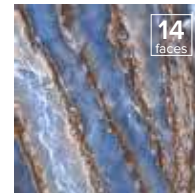

EBATLAR / SIZES