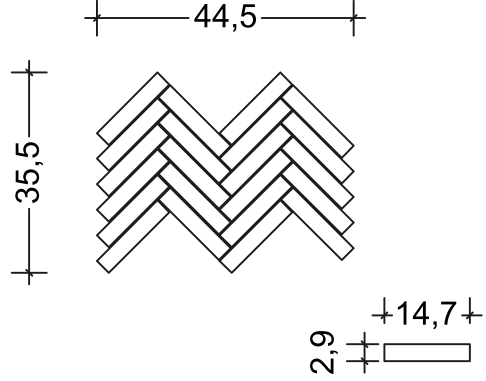

TEKNİK ÖZELLİKLER / TECHNICAL SPECIFICATIONS

Available finishes
in this product

MAT

FINISH / YÜZEY

DECO|VITA

ART-1 / BALIK SIRTI

ART MOSAIC

Herringbone