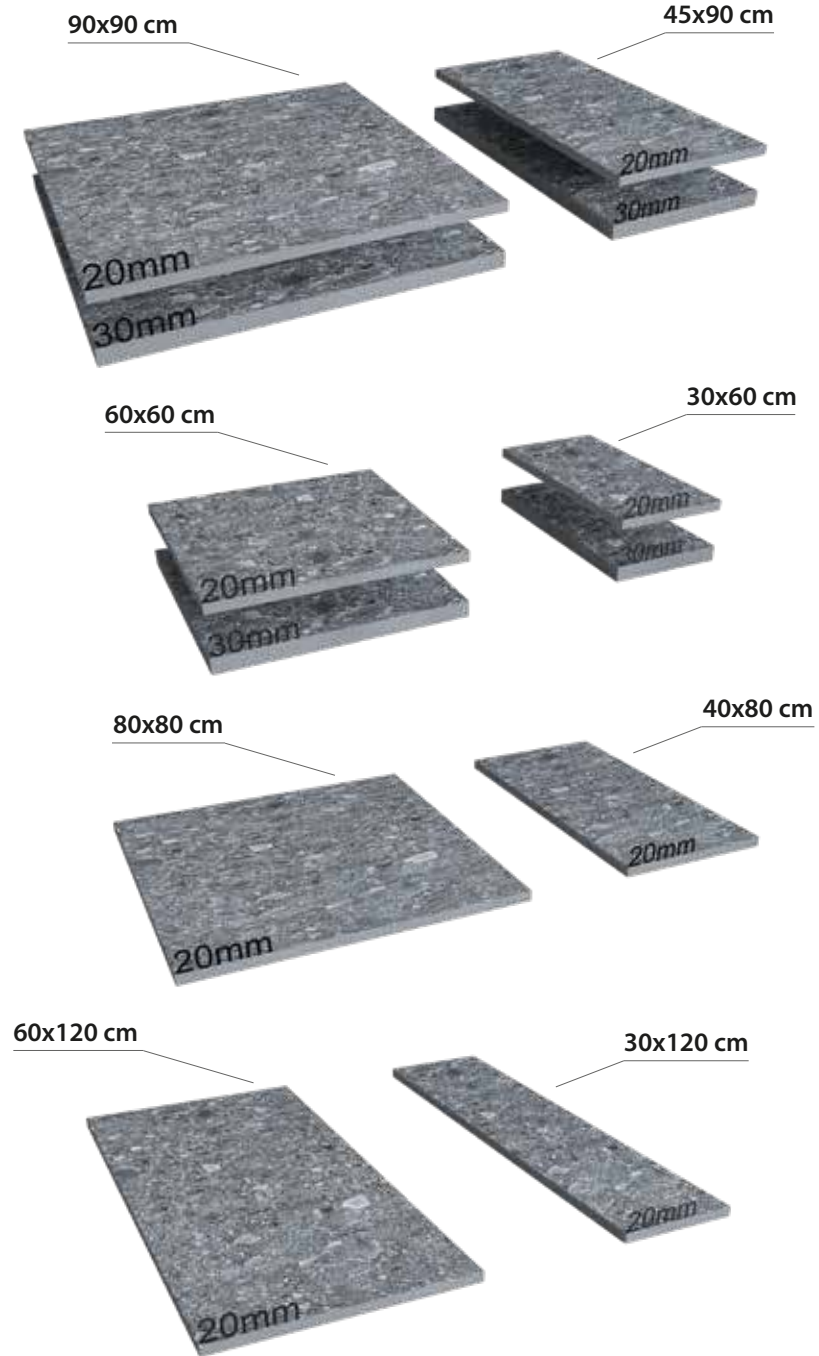

BLUESTONE GREY

OUTDOOR

TEKNİK ÖZELLİKLER / TECHNICAL SPECIFICATIONS

Available finishes
in this product

MAT

FINISH / YÜZEY

DECO|VITA