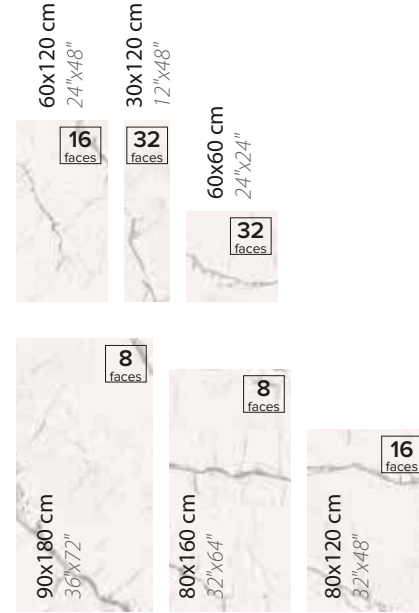

EBATLAR / SIZES