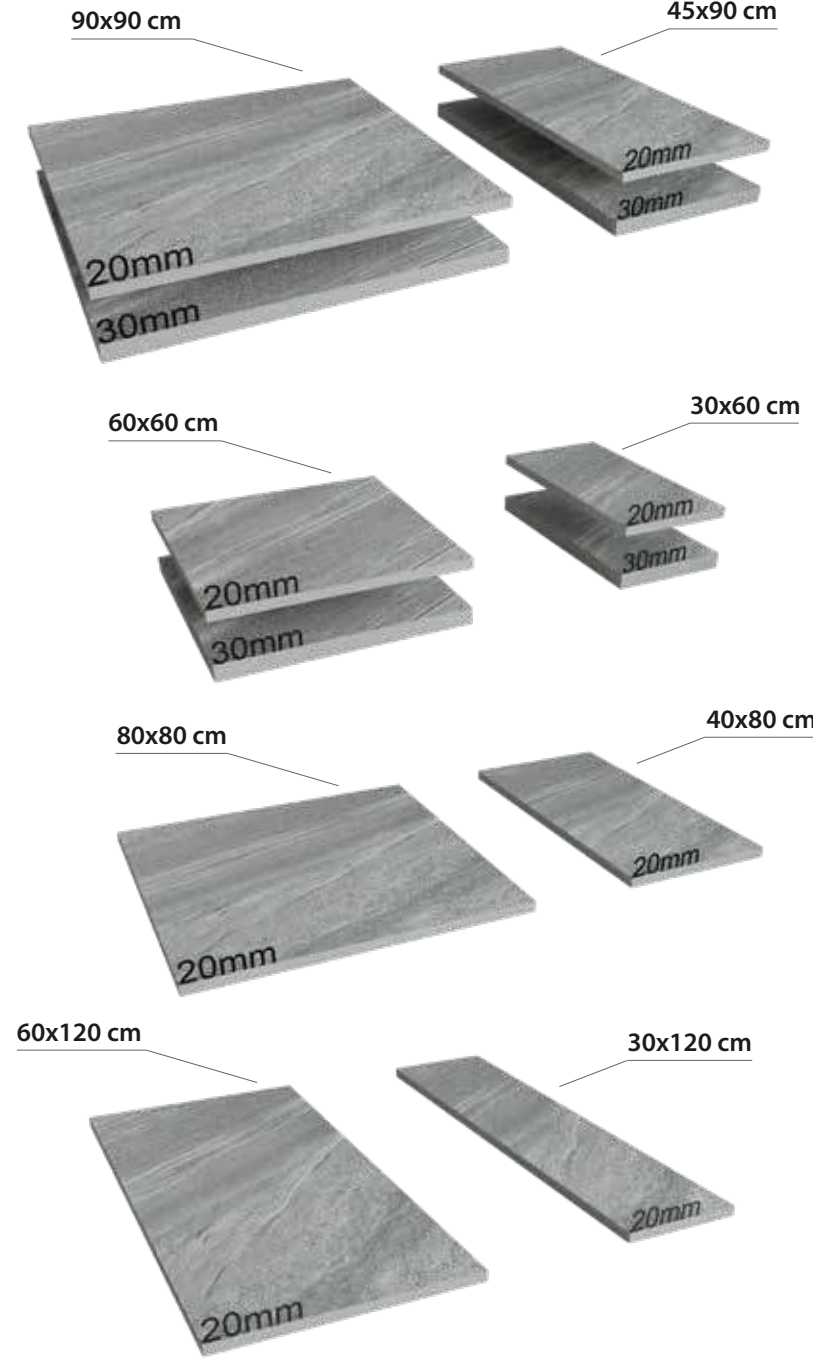

Available finishes
in this product

MAT

FINISH / YÜZEY

DECO|VITA

TEKNİK ÖZELLİKLER / TECHNICAL SPECIFICATIONS

CROSSOVER GREY

OUTDOOR

Available finishes
in this product