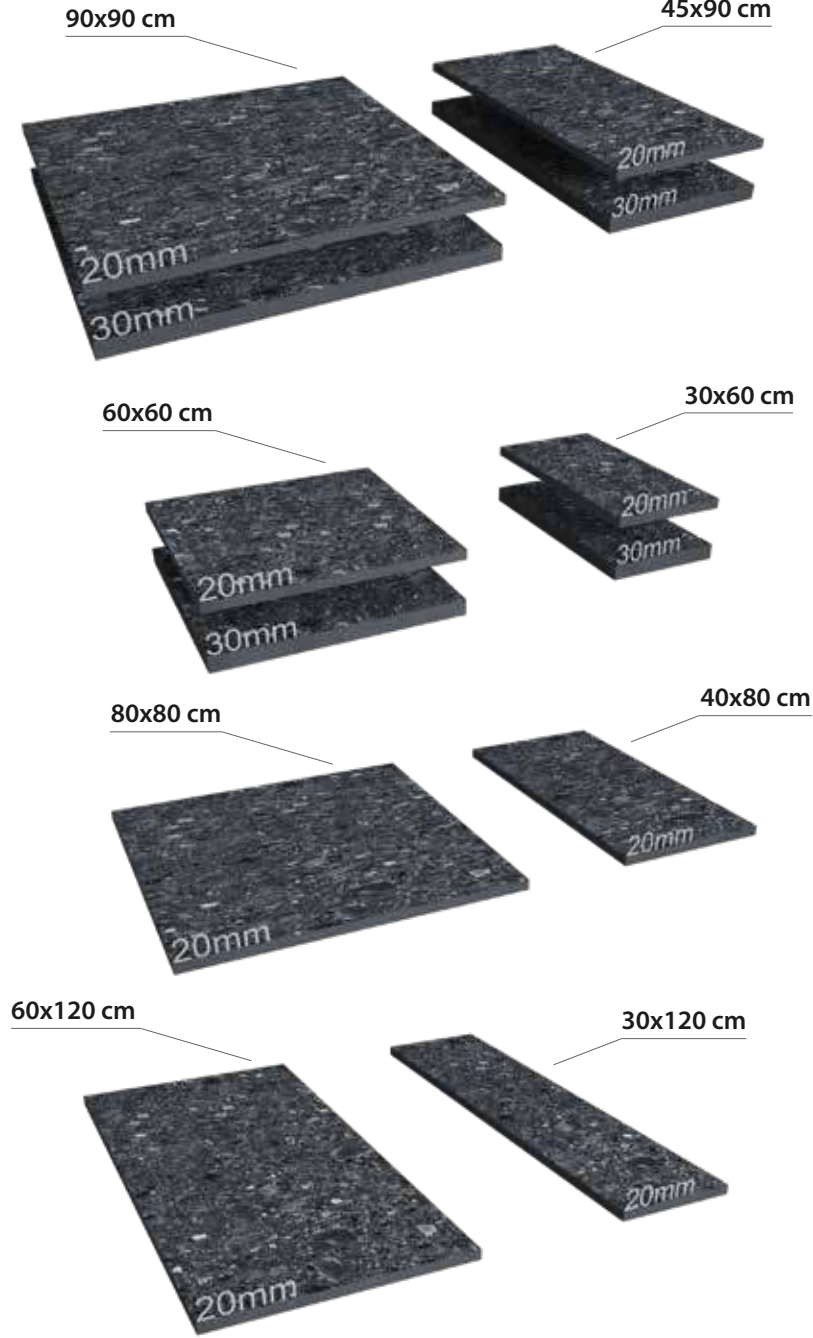

BLUESTONE ANTRACITA

OUTDOOR