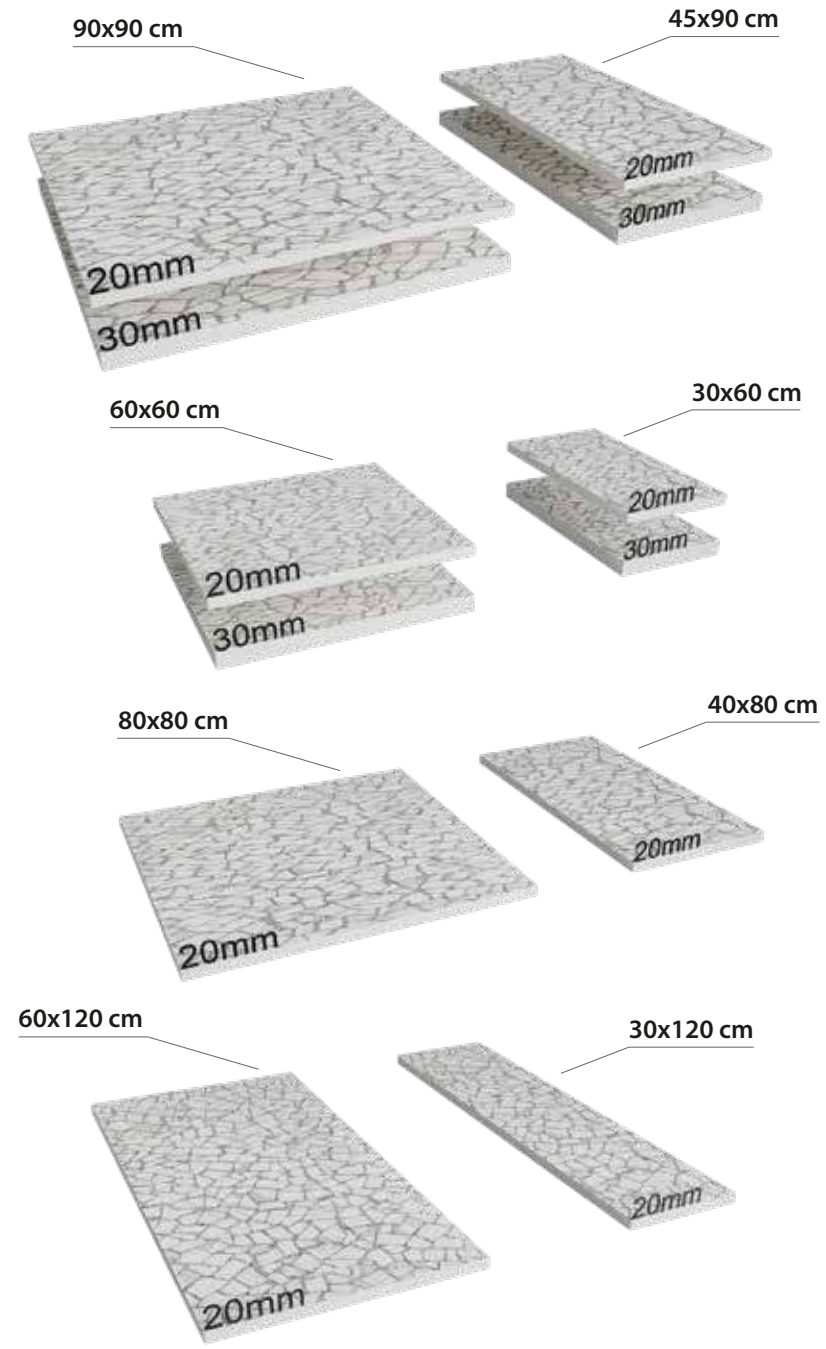

FINISH / YÜZEY

DECO|VITA

TEKNİK ÖZELLİKLER / TECHNICAL SPECIFICATIONS

Available finishes
in this product
MAT
FINISH / YÜZEY

PIETROSA MARBLE

OUTDOOR

DECO|VITA

GRAVEL ANTRACITA