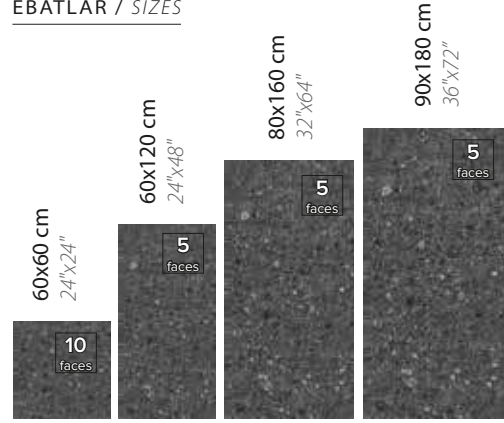

TEKNİK ÖZELLİKLER / TECHNICAL SPECIFICATIONS

EBATLAR / SIZES

RENKLER / COLORS

Available finishes
in this product
HDR MAT
FINISH / YÜZEY