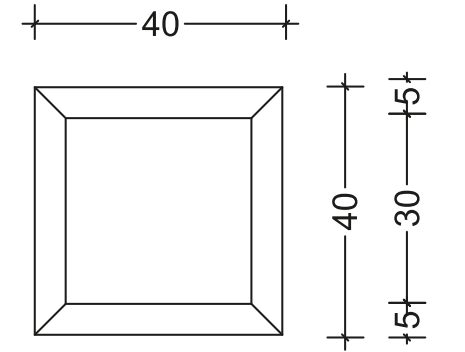

Bu görseldeki ürünler: "Calacatta Gold Full Lappato", "Woodlook Oak HDR Wood"
Products in this image: "Calacatta Gold Full Lappato", "Woodlook Oak HDR Wood"

ART-12 / ÇERÇEVE

ART MOSAIC

Frame

Tek File (m2) <i>Sheet m2</i>	1 Kutu File (Adet) <i>Sheet / Box</i>	1 Kutu (m2) <i>Box / m2</i>	Kutu Ölçüleri (mm) <i>Box Size (mm)</i>	1 Kutu / kg (Net kg) <i>Box / kg</i>
0,09 m2	10	0,9 m2	335x335x120 mm	22 kg

600x600 mm ebatındaki seramiğin 300x300 mm veya 400x400 mm ebata getirilip filelenmesi ile çerçeve halinde sunulmasıdır.

Produced by cutting 600x600mm tiles down to 300x300mm or 400x400mm and fixing on fibermesh sheet as a frame shape.

DECO|VITA