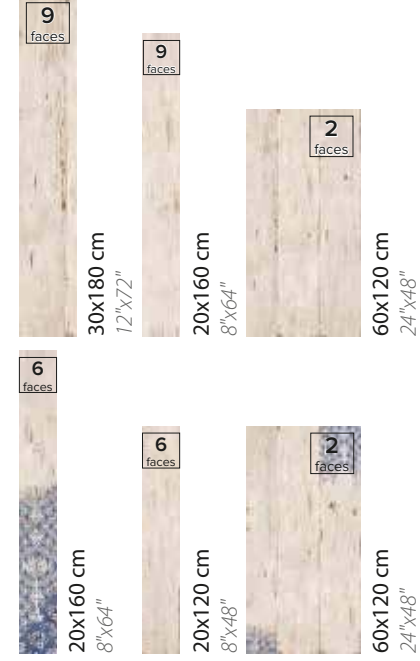

BURNING WOOD, integrating the fabulous beauty of the tree trunk with ceramic tiles, appeals to those who want to carry vintage style and naturalness to living spaces.

DECO|VITA

ARTISIAN

SERIES

EBATLAR / SIZES