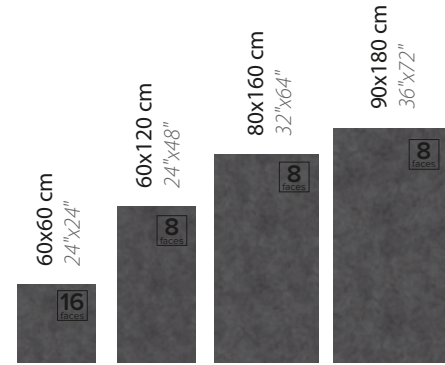

EBATLAR / SIZES