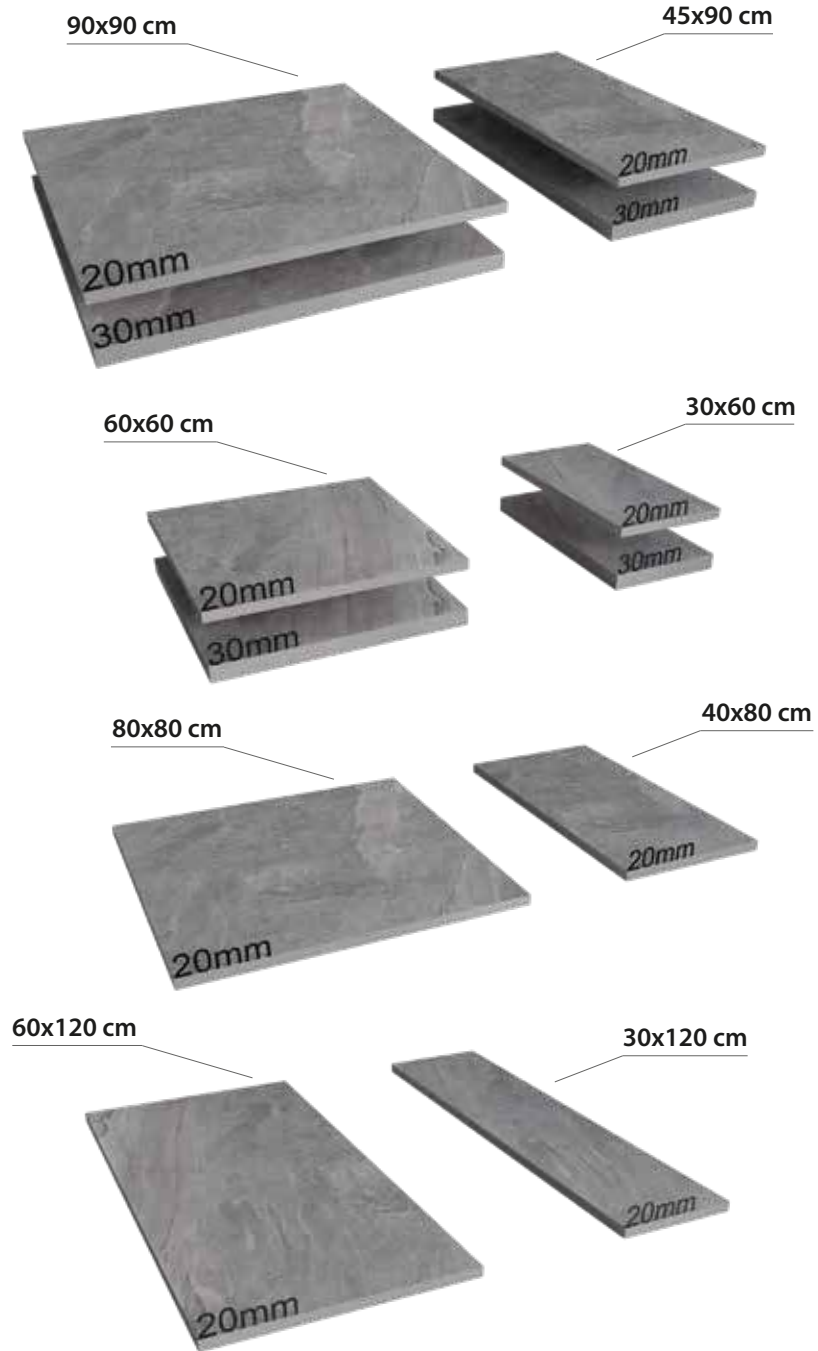

SANDSTORM WARM GREY

OUTDOOR

Available finishes
in this product

MAT

FINISH / YÜZEY

DECO|VITA