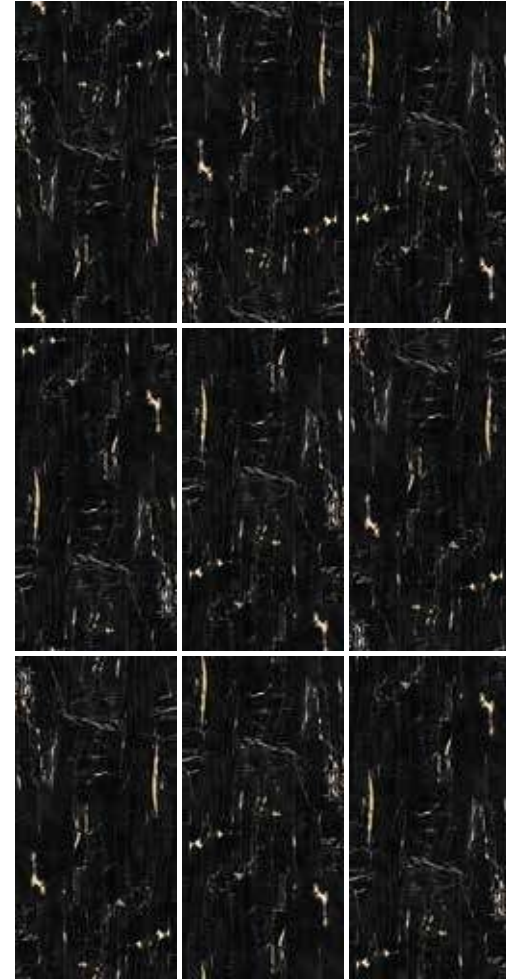

DECO|VITA

NERO MONDO

SERIES

TEKNİK ÖZELLİKLER / TECHNICAL SPECIFICATIONS

Available finishes
in this product
FULL LAPPATO
FINISH / YÜZEY

EBATLAR / SIZES

30x120 cm
12"x48"

60x60 cm
24"x24"