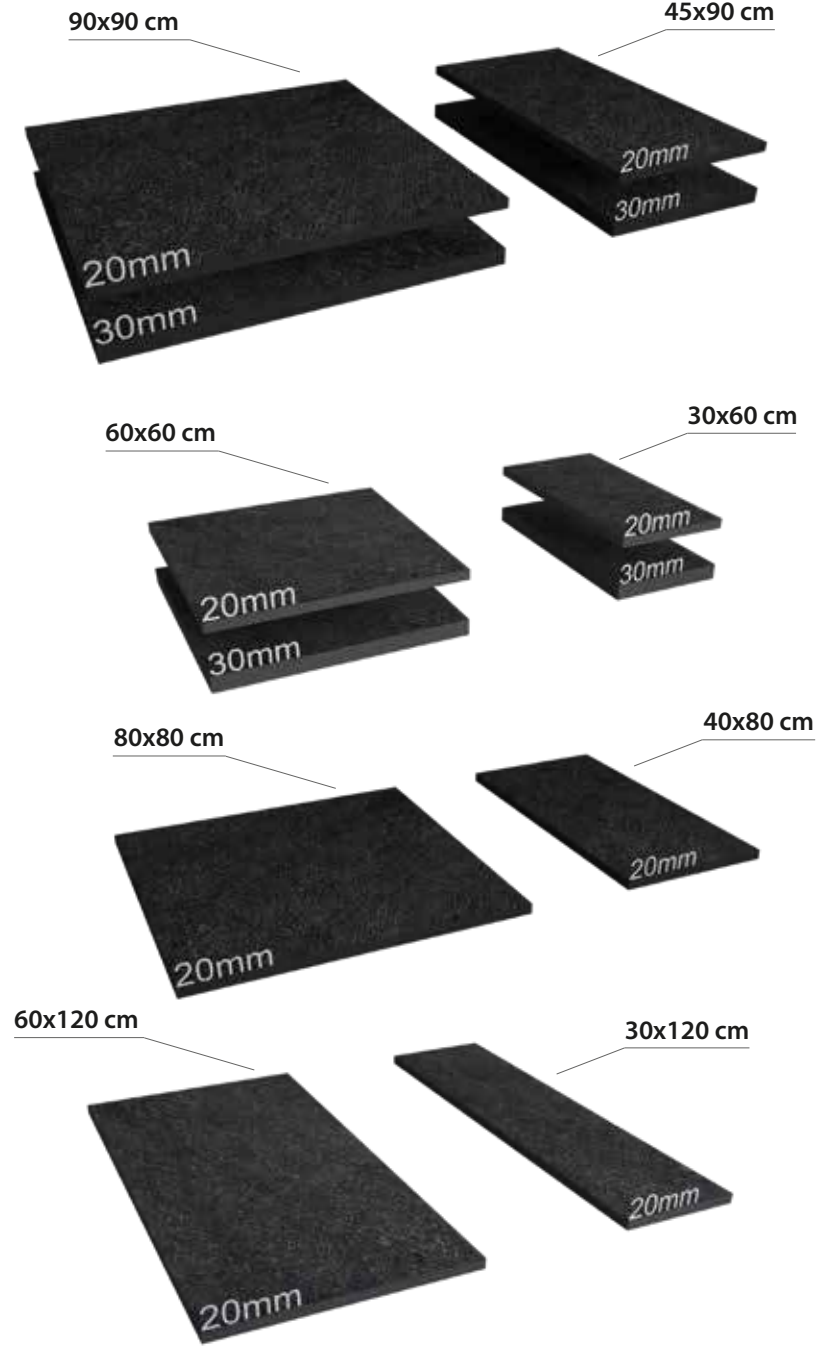

GRAVEL ANTRACITA

OUTDOOR

TEKNİK ÖZELLİKLER / TECHNICAL SPECIFICATIONS