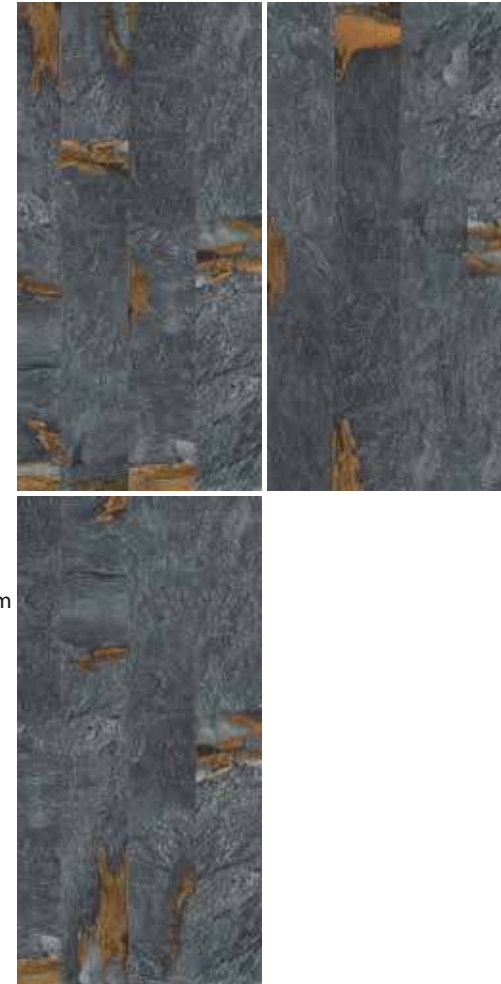

İnce uzun tuğlalardan oluşan görünümüne ve derin yarıkları andıran şık bir desene sahip NORMAN BRICK ile bahçelerden toprak kokusu yükseliyor.

With its look of thin, long bricks and stylish patterns that resemble deep fissures NORMAN BRICK gives gardens the beautiful smell of earth.

DECO|VITA