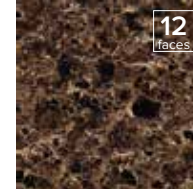

60x60 cm
24"x24"