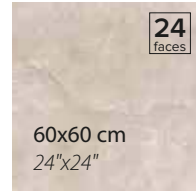

SERIES

TEKNİK ÖZELLİKLER / TECHNICAL SPECIFICATIONS

EBATLAR / SIZES

Available finishes
in this product
**FULL LAPPATO
SUGAR EFFECT**
FINISH / YÜZEY

60x60 cm
24"x24"

60x120 cm
24"x48"

RENKLER / COLORS

PIETRA CREMA
BLACK