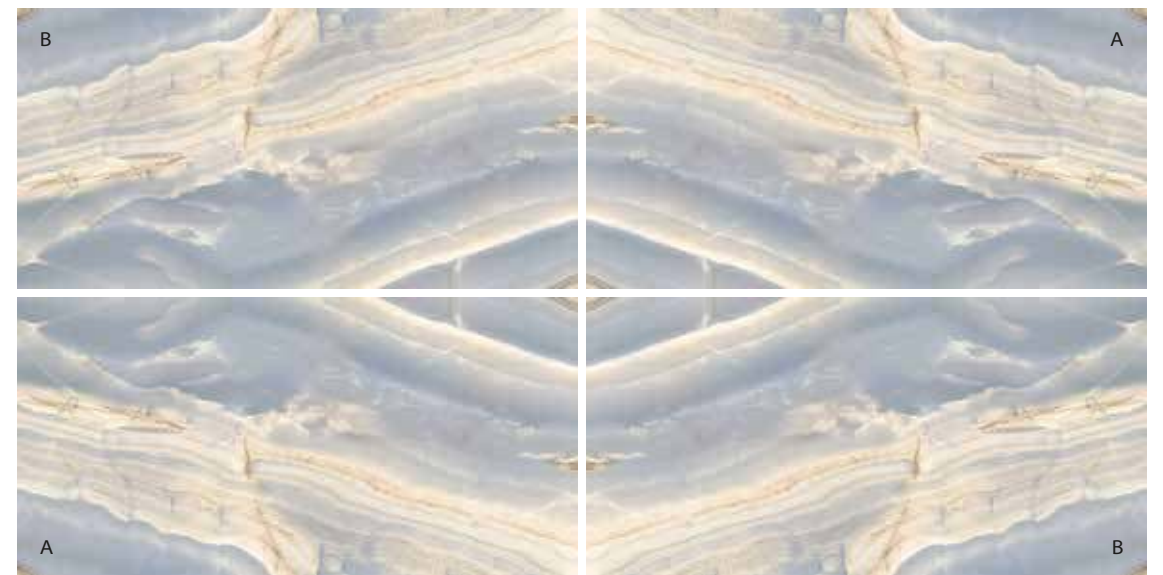

ONYX OPERA enriches the magnificent look of dark colors with contrasting colored lines, and redefines the definition of luxury one more time.

ONYX OPERA BOOKMATCH ANTRACITA

60x120 cm
24"x48"

ONYX OPERA BOOKMATCH BLUE