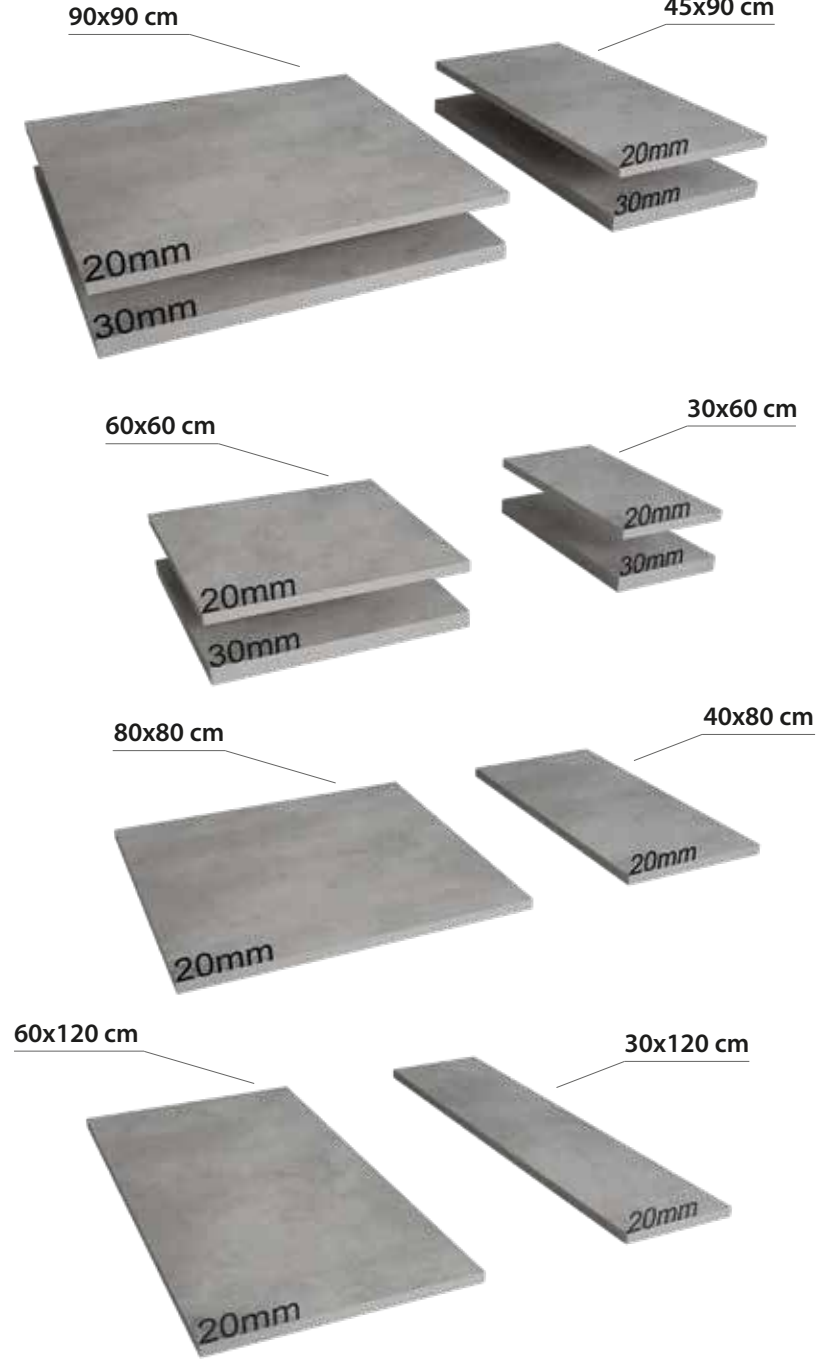

EARTH WARM GREY

OUTDOOR

TEKNİK ÖZELLİKLER / TECHNICAL SPECIFICATIONS