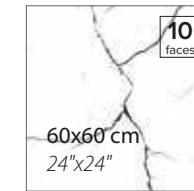

80x160 cm
32"x64"

90x180 cm
36"x72"

DECO|VITA

ICE WHITE

SERIES

TEKNİK ÖZELLİKLER / TECHNICAL SPECIFICATIONS

EBATLAR / SIZES

Available finishes
in this product
FULL LAPPATO
FINISH / YÜZEY