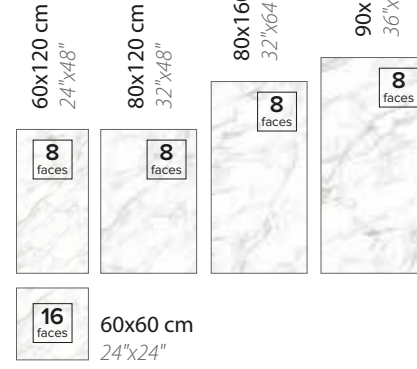

EBATLAR / SIZES

CALACATTA CLASSICO BOOKMATCH