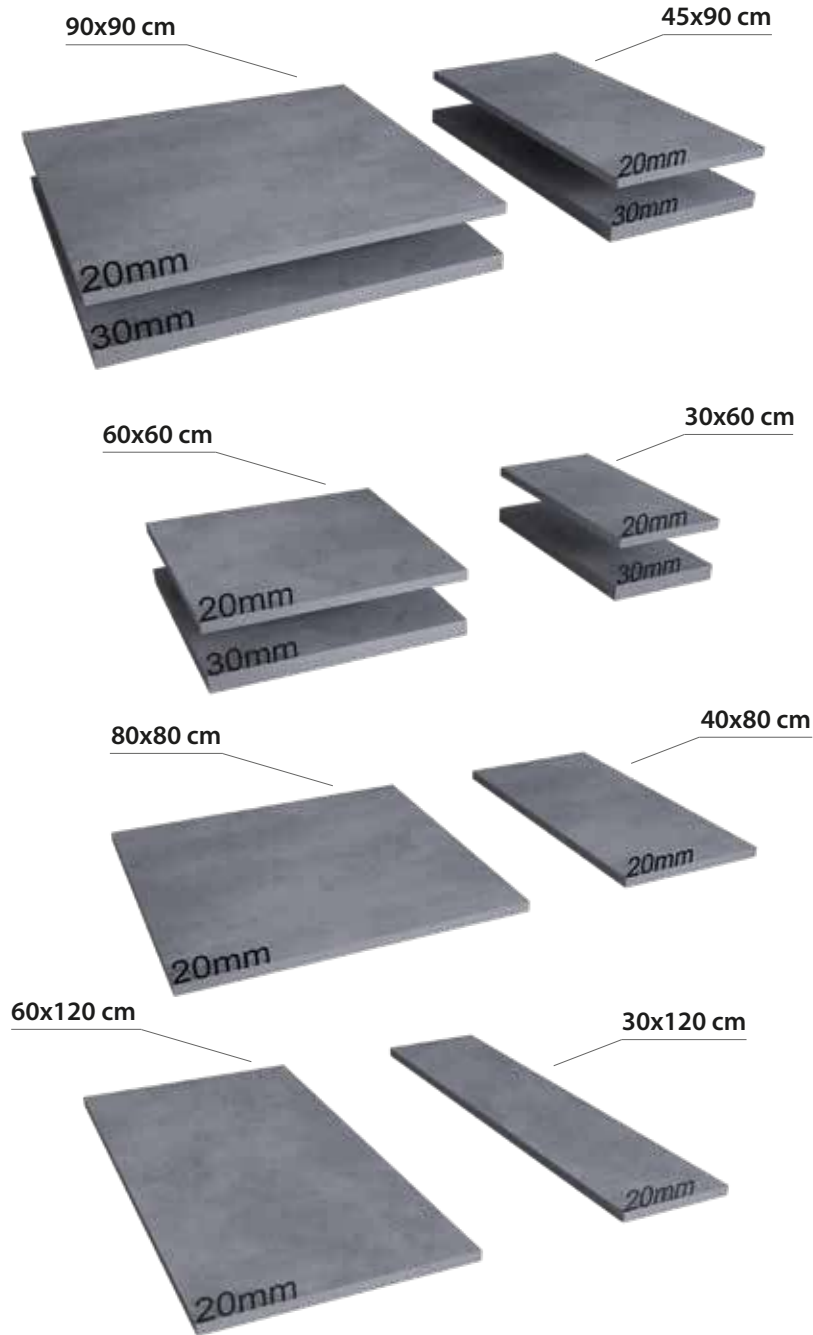

EARTH GREY

— OUTDOOR —

TEKNİK ÖZELLİKLER / TECHNICAL SPECIFICATIONS

Available finishes
in this product

MAT

FINISH / YÜZEY

DECO|VITA