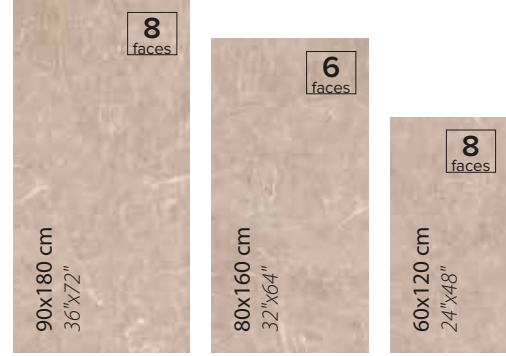

Available finishes
in this product
FULL LAPPATO
FINISH / YÜZEY