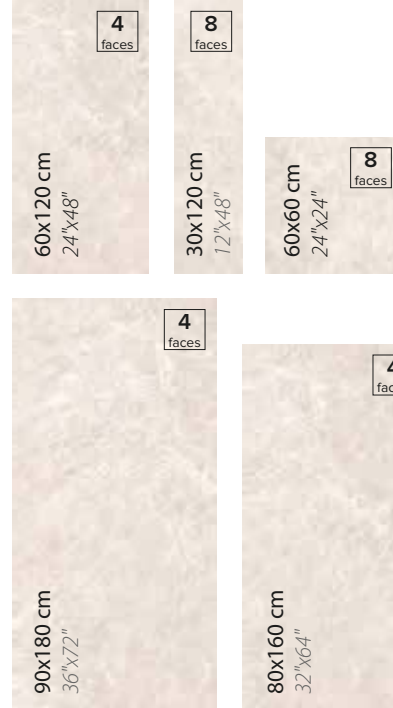

EBATLAR / SIZES

RENKLER / COLORS

TEKNİK ÖZELLİKLER / TECHNICAL SPECIFICATIONS

Available finishes
in this product

**FULL LAPPATO
SUGAR EFFECT**

FINISH / YÜZEY