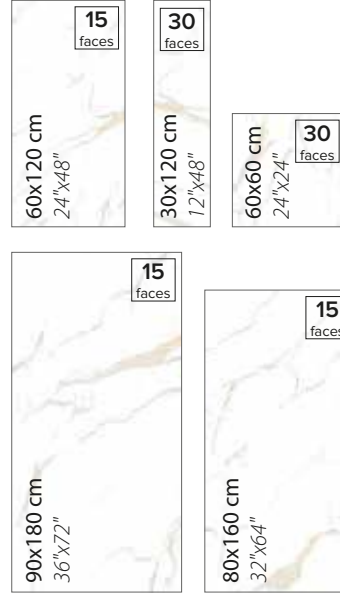

EBATLAR / SIZES