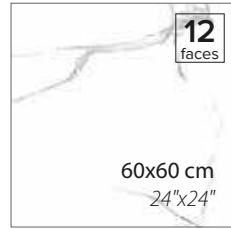

EBATLAR / SIZES

Available finishes
in this product
FULL LAPPATO
FINISH / YÜZEY