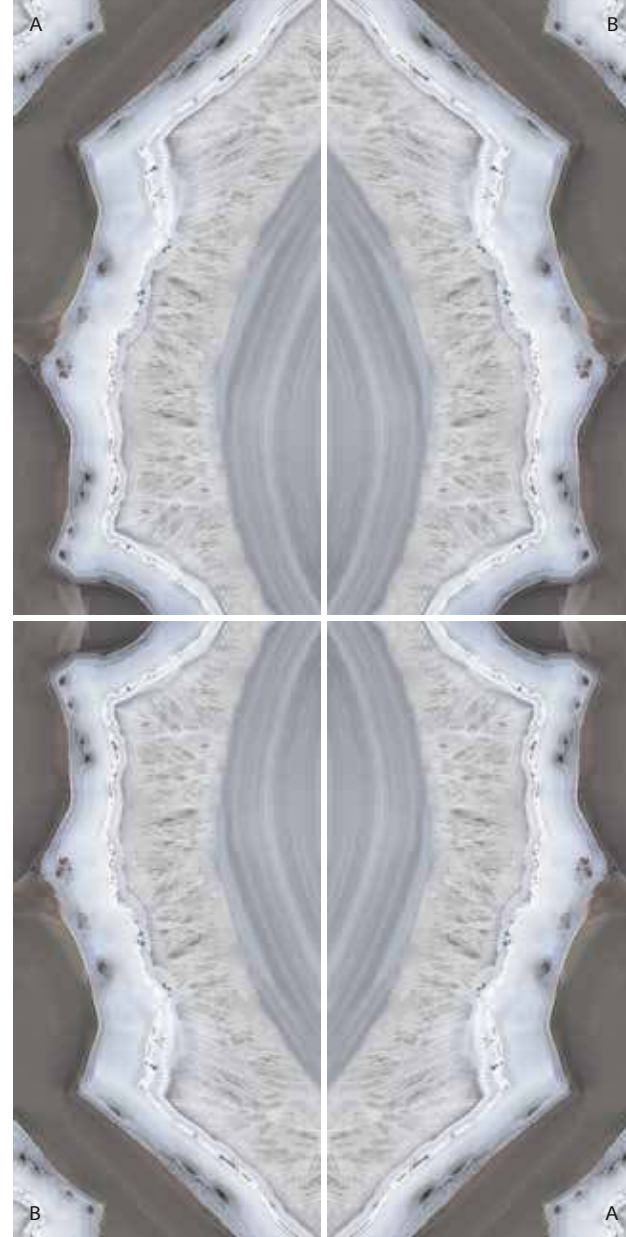

ZENIT BOOKMATCH BLUE

60x120 cm
24"x48"

ZENIT BOOKMATCH BLACK

60x120 cm
24"x48"

DECO|VITA

EYECLOUD BOOKMATCH

SERIES

EYECLOUD BOOKMATCH
60x120 cm
24"x48"