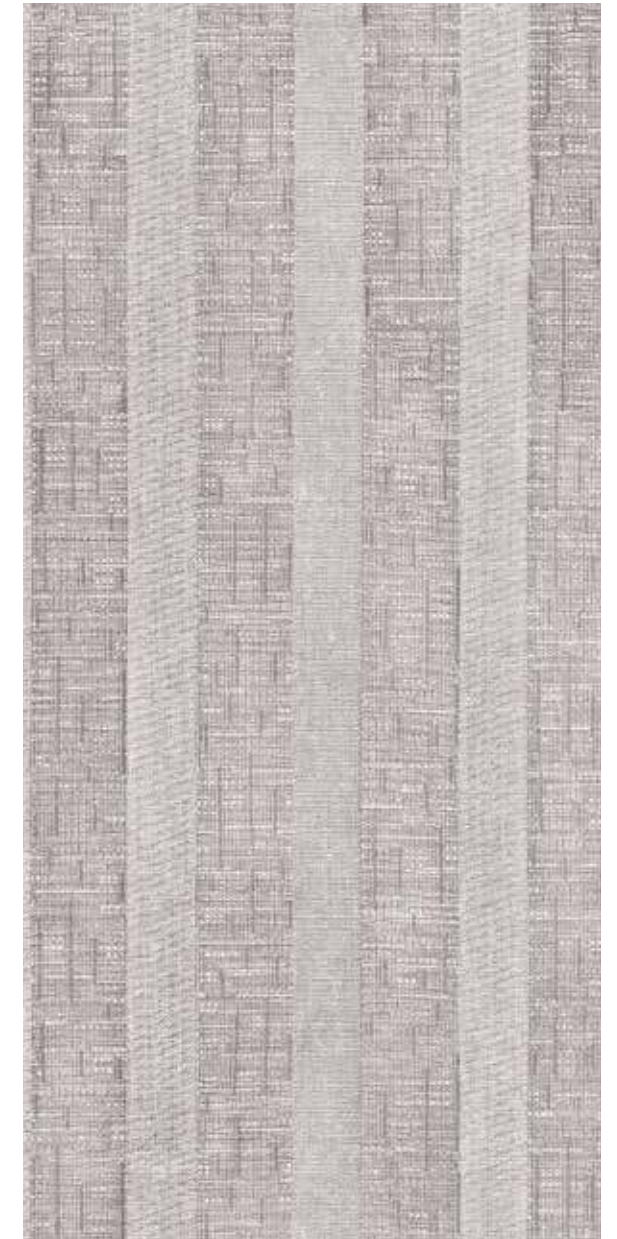

TEKNİK ÖZELLİKLER / TECHNICAL SPECIFICATIONS

EBATLAR / SIZES

Available finishes
in this product
MAT
FINISH / YÜZEY —

60x120 cm
24"x48"

RENKLER / COLORS

WIMINI WARM GREY

WIMINI DARK GREY

DECO|VITA