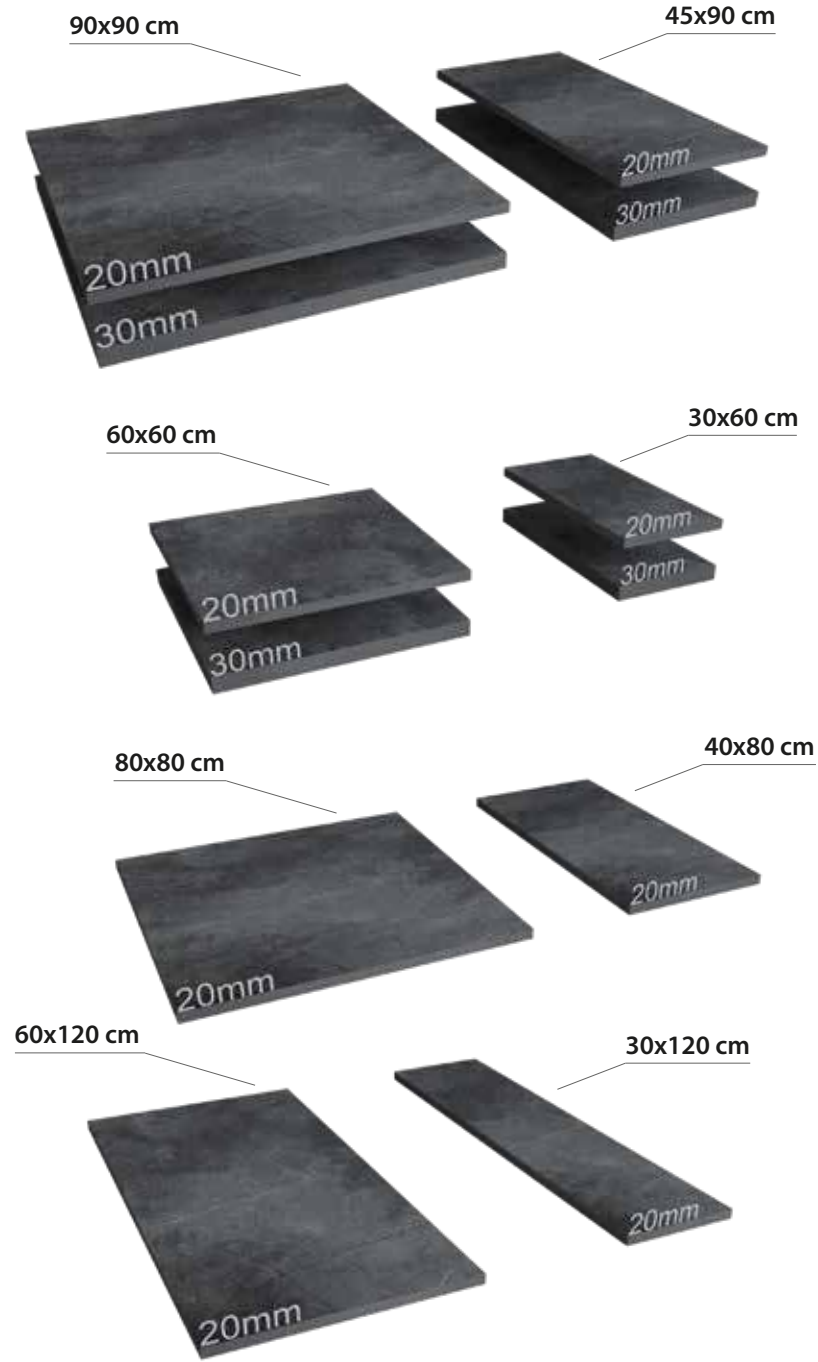

TEKNİK ÖZELLİKLER / TECHNICAL SPECIFICATIONS

Available finishes
in this product

MAT

FINISH / YÜZEY

DECO|VITA

EPIRO ANTRACITA

OUTDOOR

TEKNİK ÖZELLİKLER / TECHNICAL SPECIFICATIONS