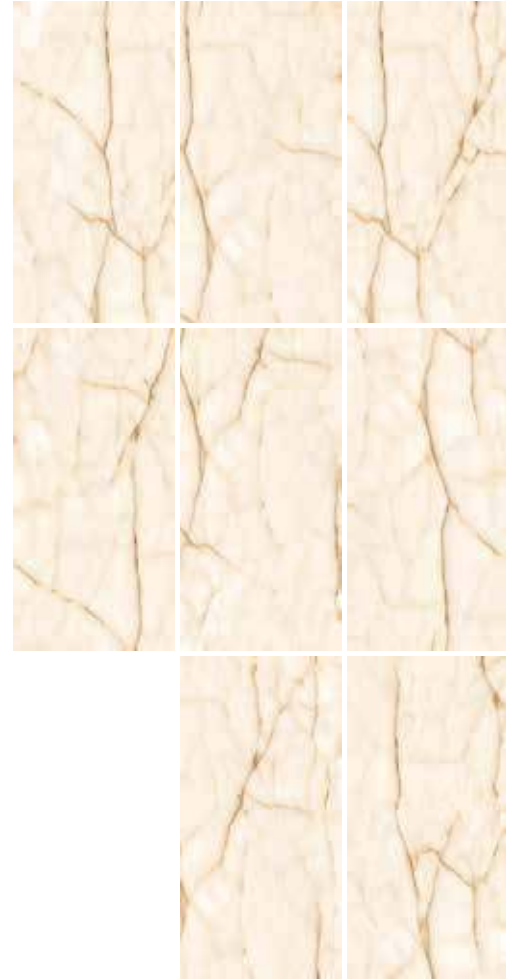

DECO|VITA

ONYX LEAF

SERIES

TEKNİK ÖZELLİKLER / TECHNICAL SPECIFICATIONS

Available finishes
in this product

FULL LAPPATO SUGAR EFFECT

FINISH / YÜZEY

EBATLAR / SIZES