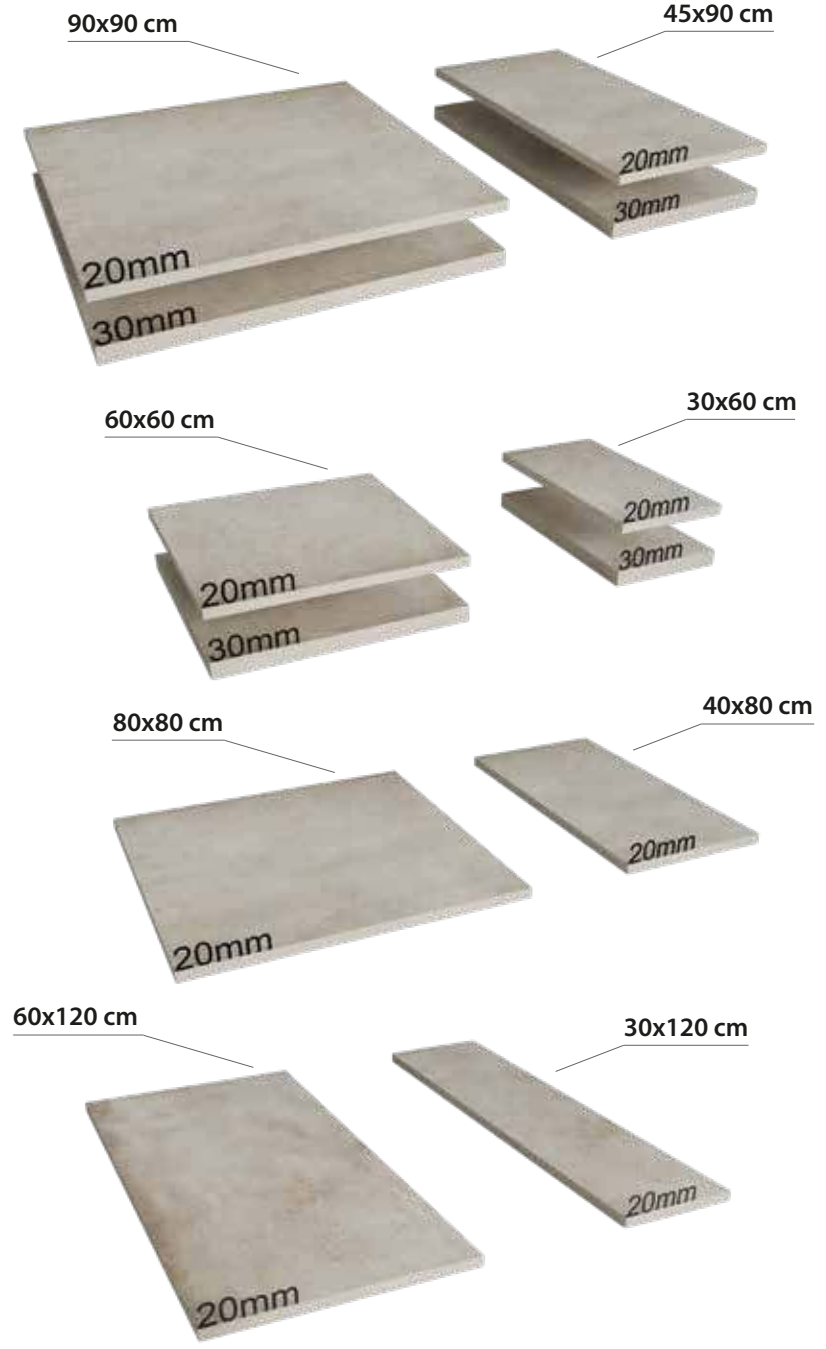

CLAY SAND

OUTDOOR

TEKNİK ÖZELLİKLER / TECHNICAL SPECIFICATIONS

Available finishes
in this product
MAT
FINISH / YÜZEY

DECO|VITA