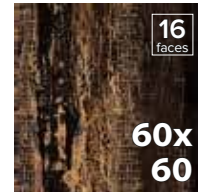

SERIES

TEKNİK ÖZELLİKLER / TECHNICAL SPECIFICATIONS

Available finishes
in this product

FULL LAPPATO

FINISH / YÜZEY

EBATLAR / SIZES

60x60 cm
24"x24"

60x120 cm
24"x48"