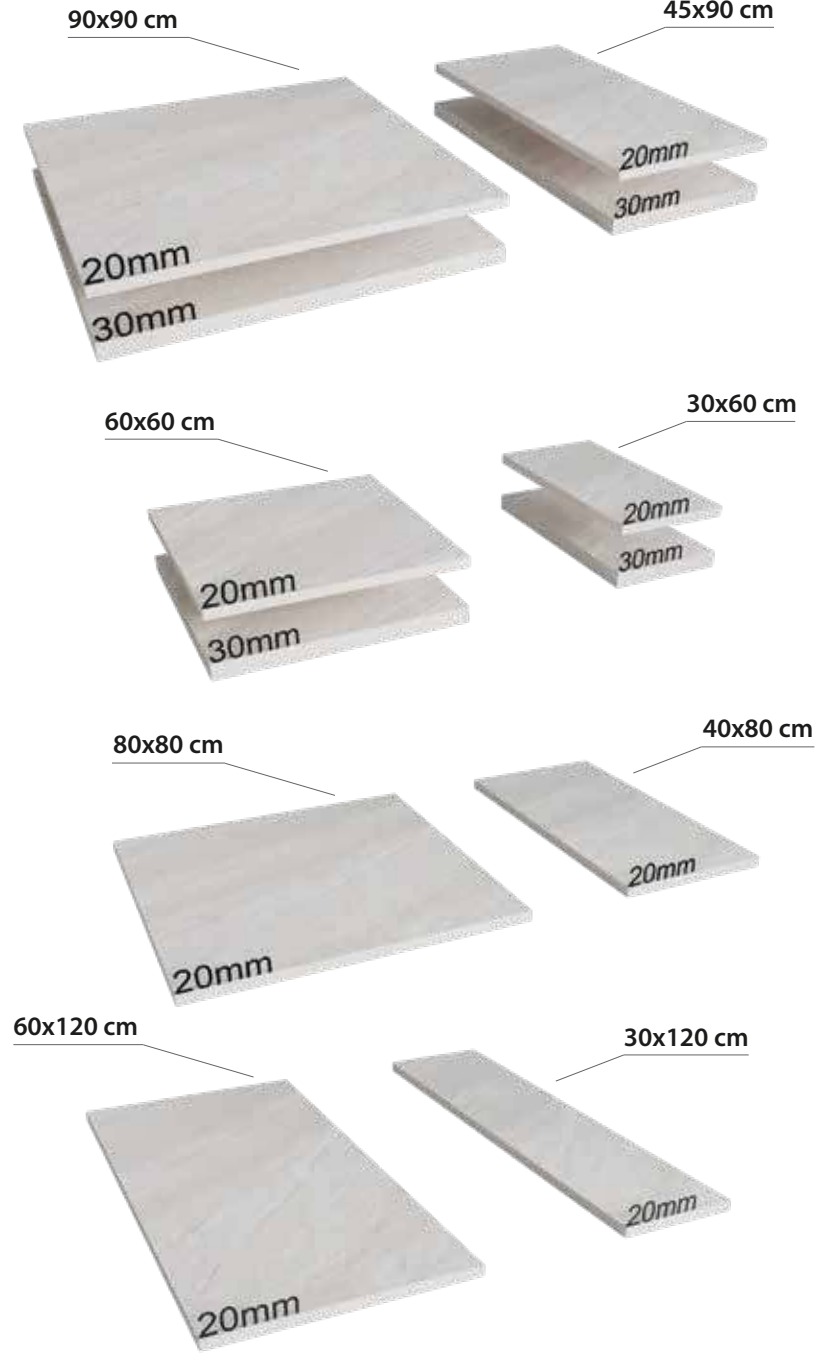

MAT

FINISH / YÜZEY

DECO|VITA

CROSSOVER BLANCO

OUTDOOR

TEKNİK ÖZELLİKLER / TECHNICAL SPECIFICATIONS

Available finishes
in this product

MAT