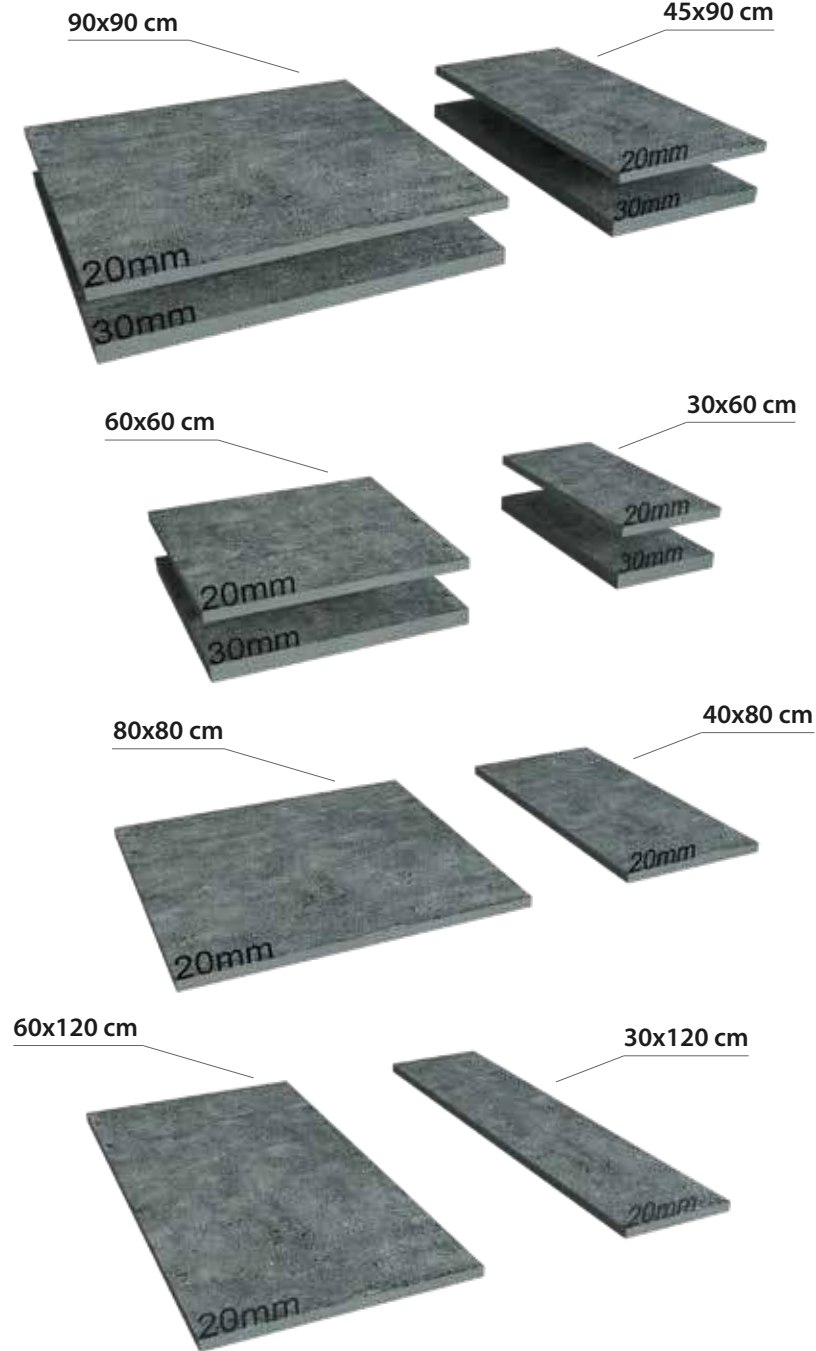

CONCRETO GREY

OUTDOOR

TEKNİK ÖZELLİKLER / TECHNICAL SPECIFICATIONS

Available finishes
in this product

MAT

FINISH / YÜZEY

DECO|VITA