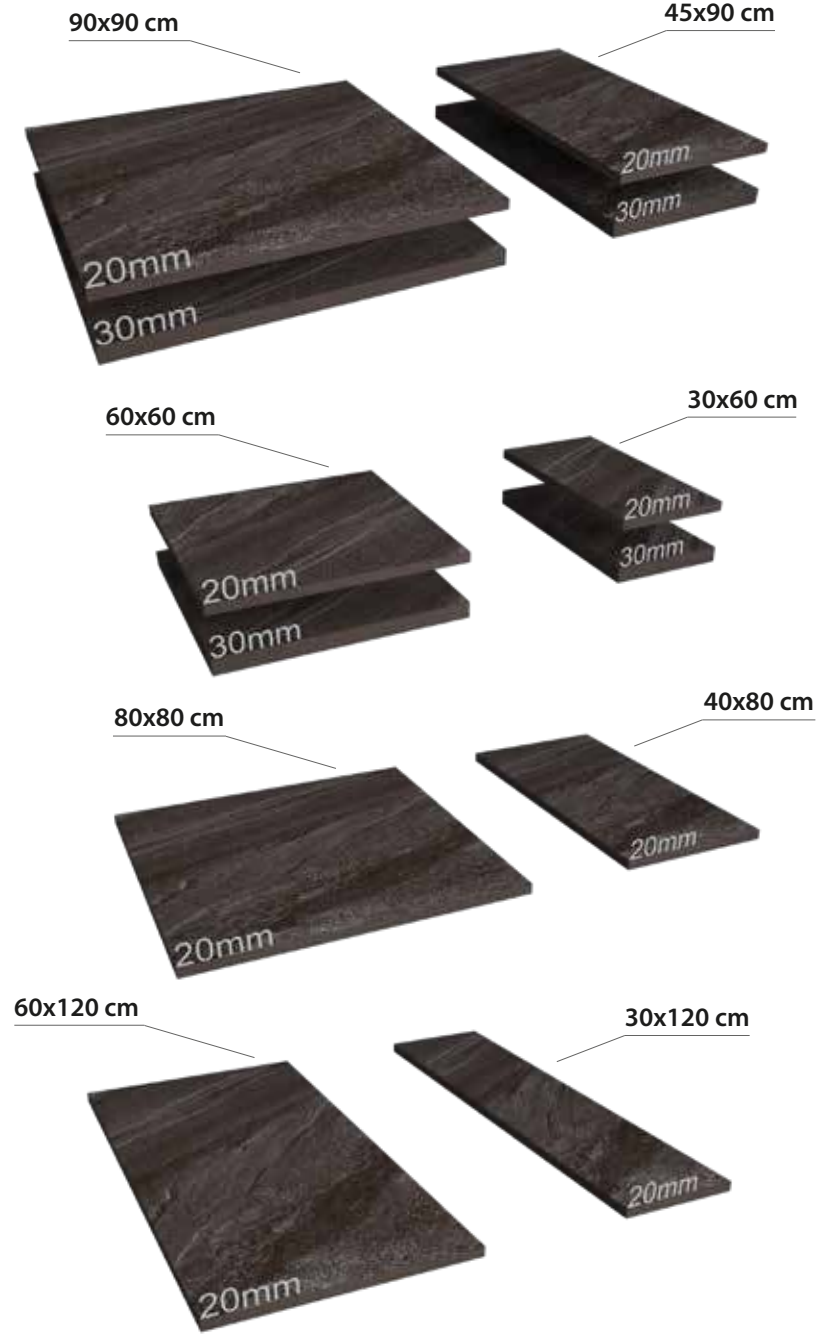

TEKNİK ÖZELLİKLER / TECHNICAL SPECIFICATIONS

Available finishes
in this product

MAT

FINISH / YÜZEY

DECO|VITA

CROSSOVER ANTRACITA

OUTDOOR

TEKNİK ÖZELLİKLER / TECHNICAL SPECIFICATIONS