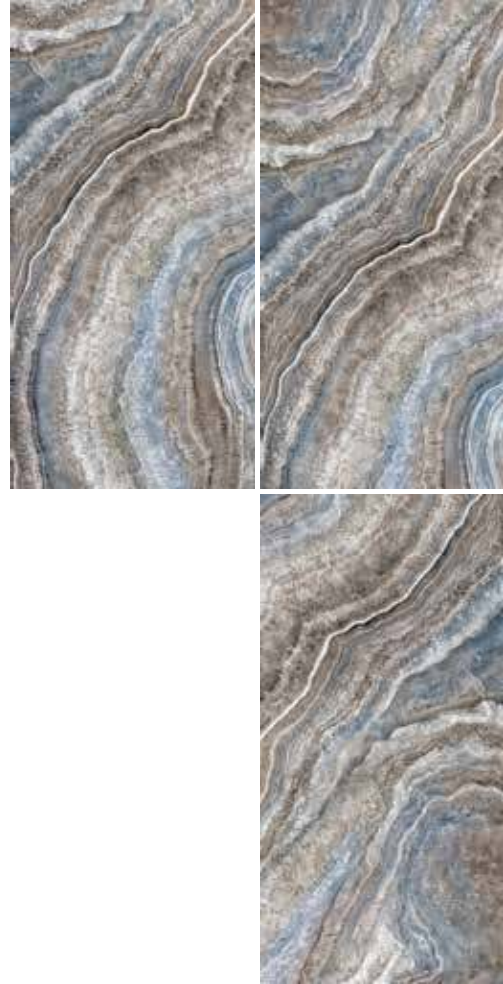

TEKNİK ÖZELLİKLER / TECHNICAL SPECIFICATIONS

Available finishes
in this product
FULL LAPPATO
FINISH / YÜZEY