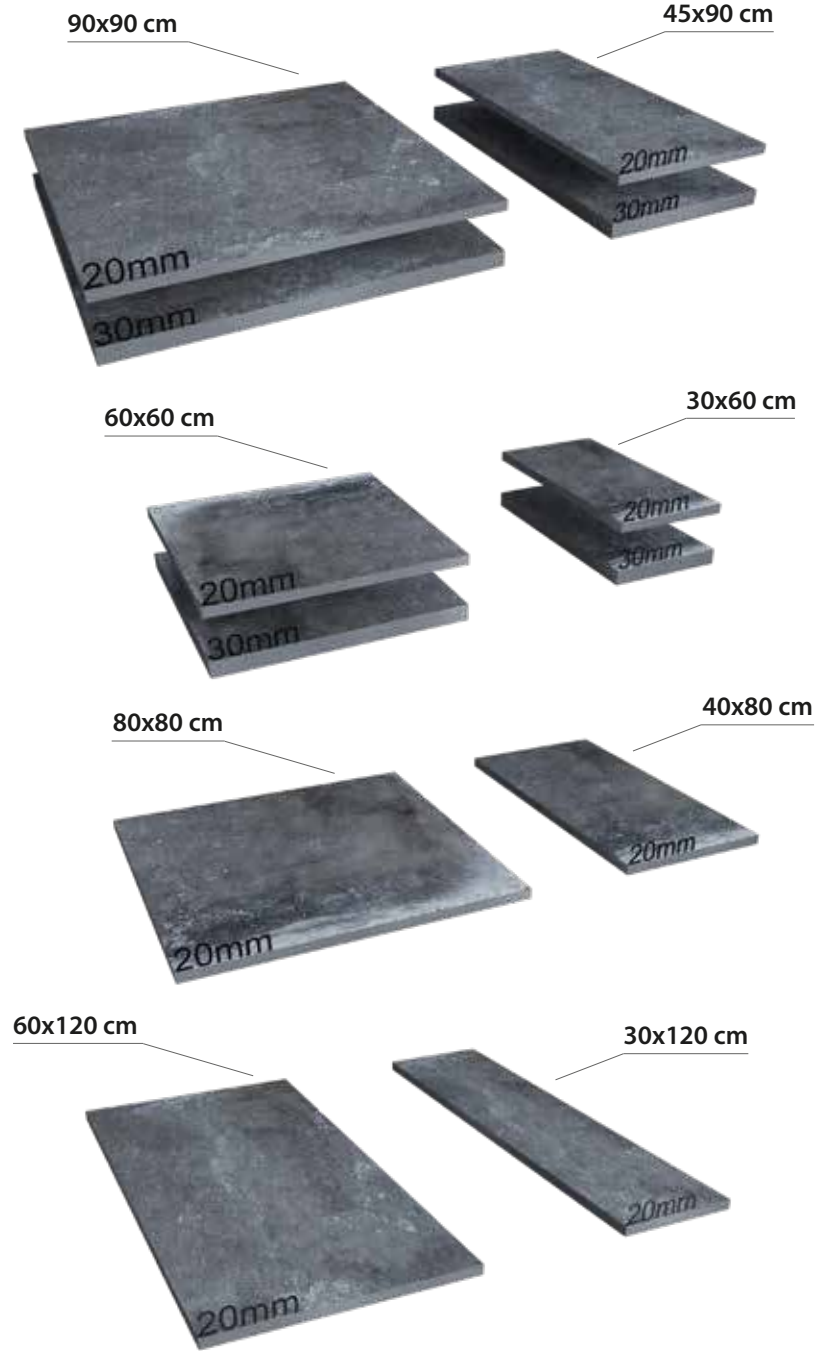

CALIZA GREY

OUTDOOR

TEKNİK ÖZELLİKLER / TECHNICAL SPECIFICATIONS

Available finishes
in this product

MAT

FINISH / YÜZEY

DECO|VITA