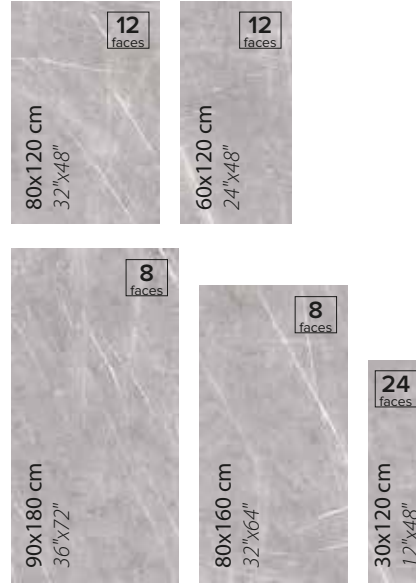

EBATLAR / SIZES