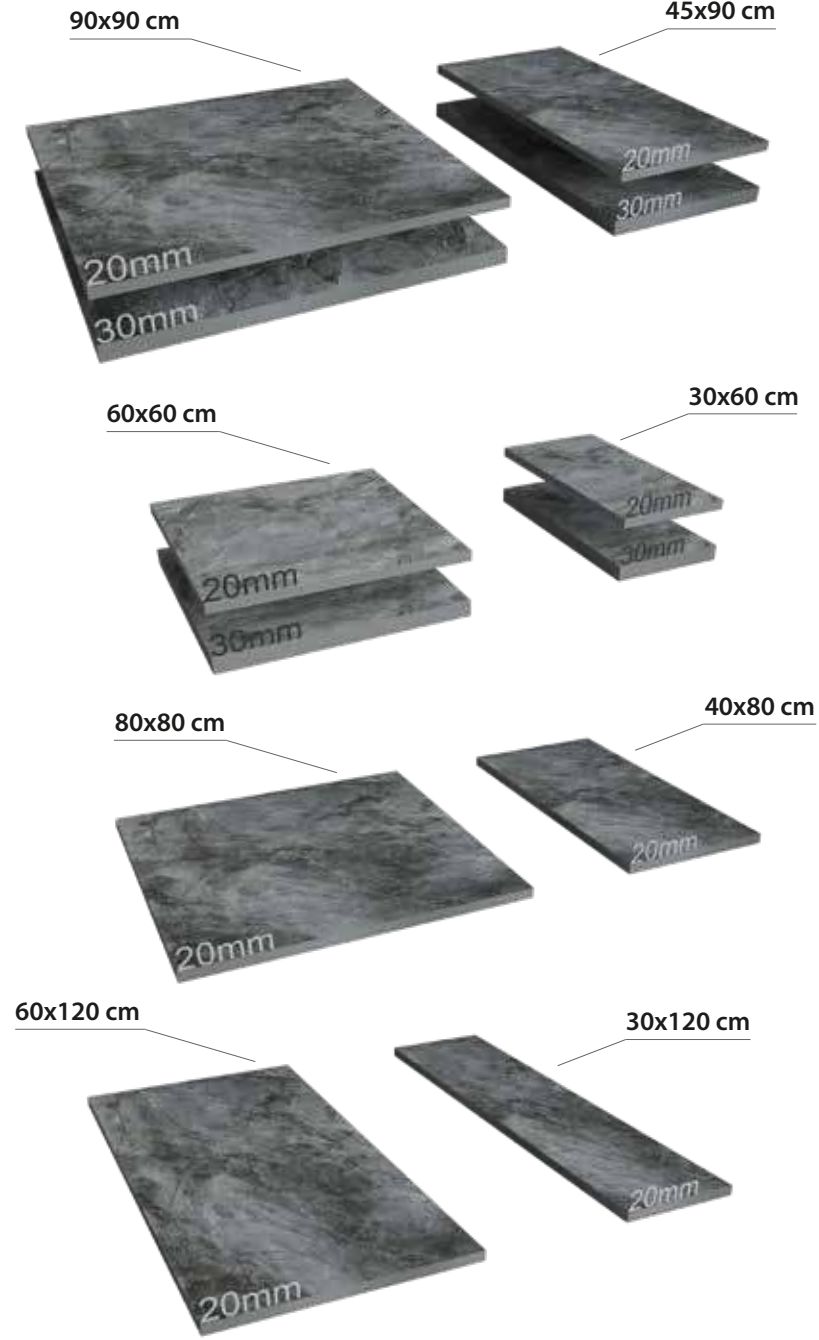

MAT

FINISH / YÜZEY

DECO|VITA

ATERRA ANTRACITA

OUTDOOR

TEKNİK ÖZELLİKLER / TECHNICAL SPECIFICATIONS

Available finishes
in this product

MAT