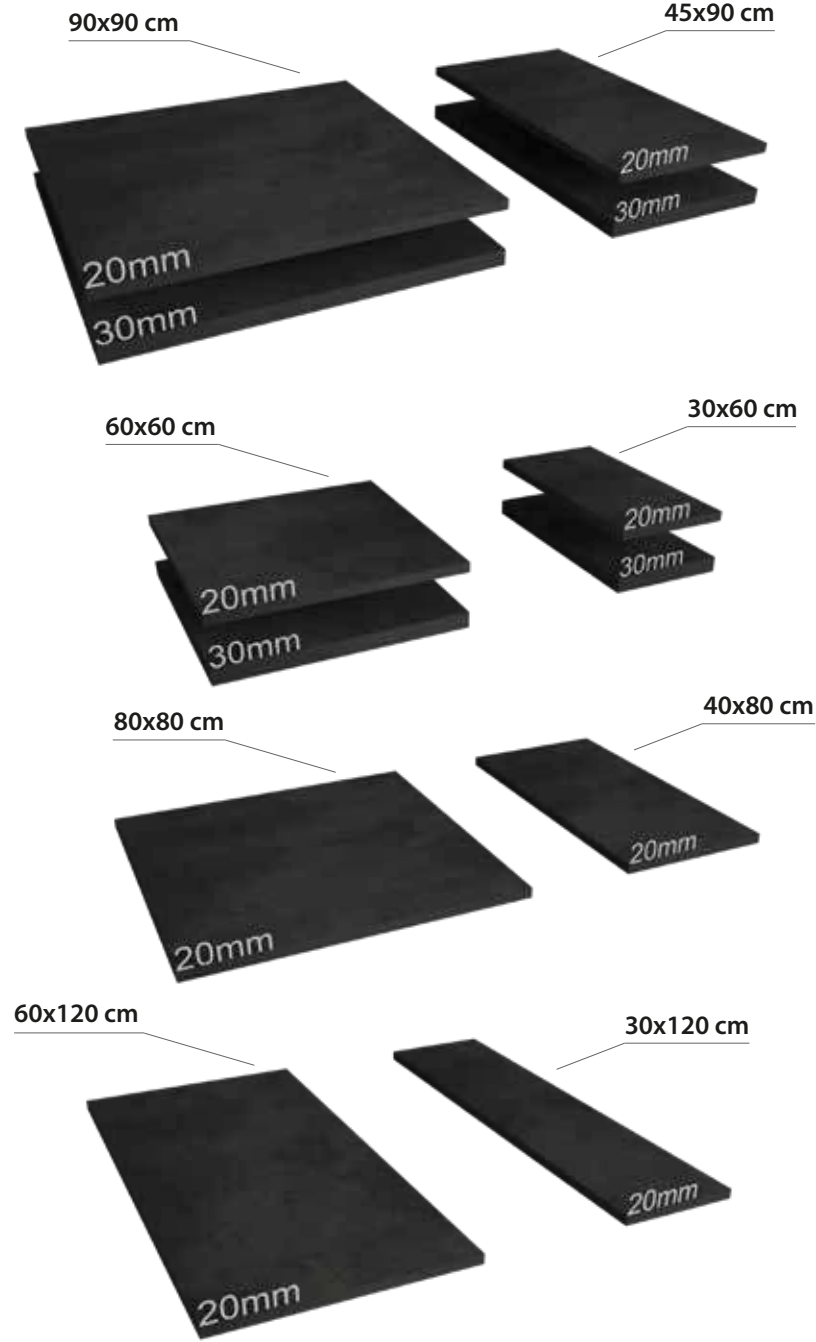

EARTH ANTRACITA

OUTDOOR

TEKNİK ÖZELLİKLER / TECHNICAL SPECIFICATIONS