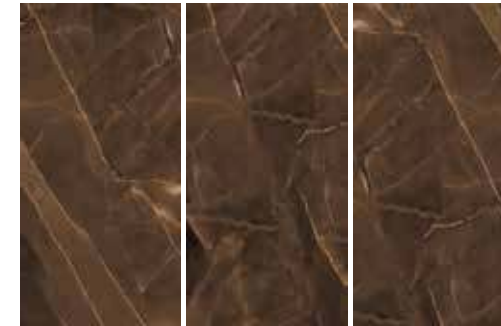

Ferahlık hissi veren görünümüyle mermerin sade ve estetik yapısına farklı bir işlev kazandıran AMBOS, yaşam alanlarına göz alıcı bir hava katıyor.

AMBOS gives a feeling of freshness and adds a different function to the simple and aesthetic structure of the marble and adds an eye-catching atmosphere to the living spaces.

DECO|VITA