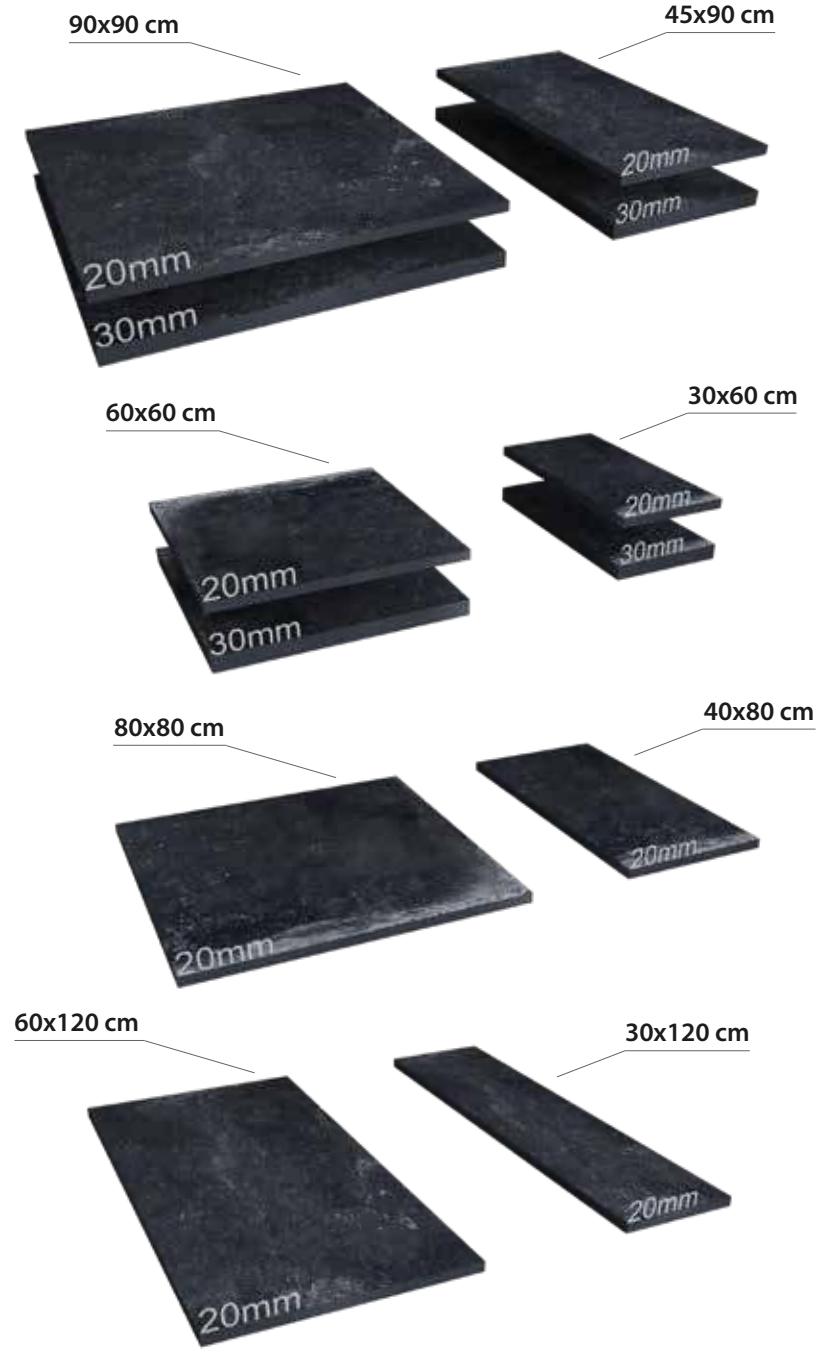

CALIZA ANTRACITA

OUTDOOR

TEKNİK ÖZELLİKLER / TECHNICAL SPECIFICATIONS