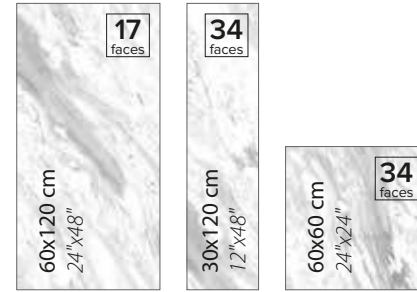

EBATLAR / SIZES