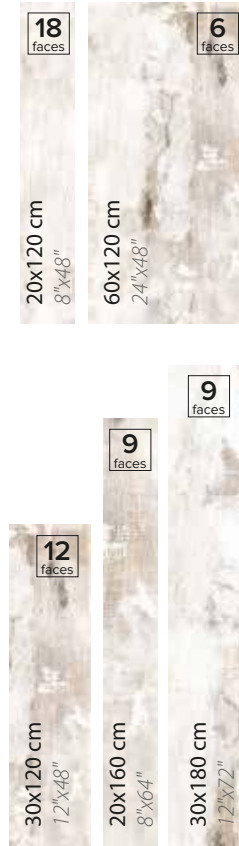

TEKNİK ÖZELLİKLER / TECHNICAL SPECIFICATIONS

EBATLAR / SIZES