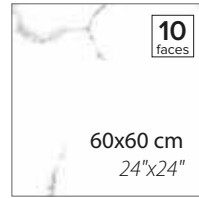

Klasik mermer görünümünü derin damarlı bir yüzeyle buluşturan ALABAMA WHITE, ihtişamıyla hafızalarda yer ediniyor.

ALABAMA WHITE combines classical marble look with a deeply veined surface, and becomes unforgettable with its splendor.