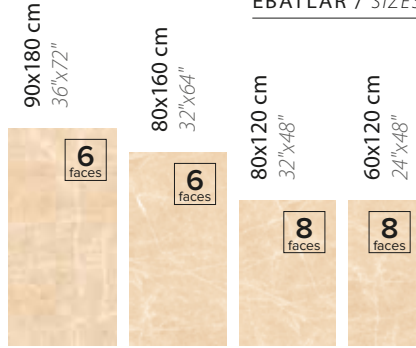

Available finishes
in this product
FULL LAPPATO
FULL LAPPATO CARVING
SOFT SATIN
SOFT SATIN CARVING
FINISH / YÜZEY

EBATLAR / SIZES