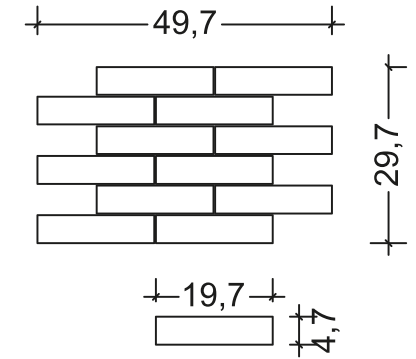

ART-6 / TUĞLA

ART MOSAIC

5x3 Brick

Tek File (m²) <i>Sheet m²</i>	1 Kutu File (Adet) <i>Sheet / Box</i>	1 Kutu (m²) <i>Box / m²</i>	Kutu Ölçüleri (mm) <i>Box Size (mm)</i>	1 Kutu / kg (Net kg) <i>Box / kg</i>
0,117 m²	10	1,17 m²	515x315x120 mm	28,70 kg

197x47 mm ebadında kesilen seramiğin file üzerine dizilmesi ile oluşturulmaktadır. Kutulamaya hazır 1 filenin ebadı 497x297 mm'dir. Derz boşlukları 3 mm olarak belirlenmiştir.

Produced by cutting the tiles to 197 x 47mm and fixing on fibermesh sheet. Dimensions of each fibermesh sheet ready for boxing is 497mm x 297mm. Grout spacing is set as 3mm.

DECO|VITA