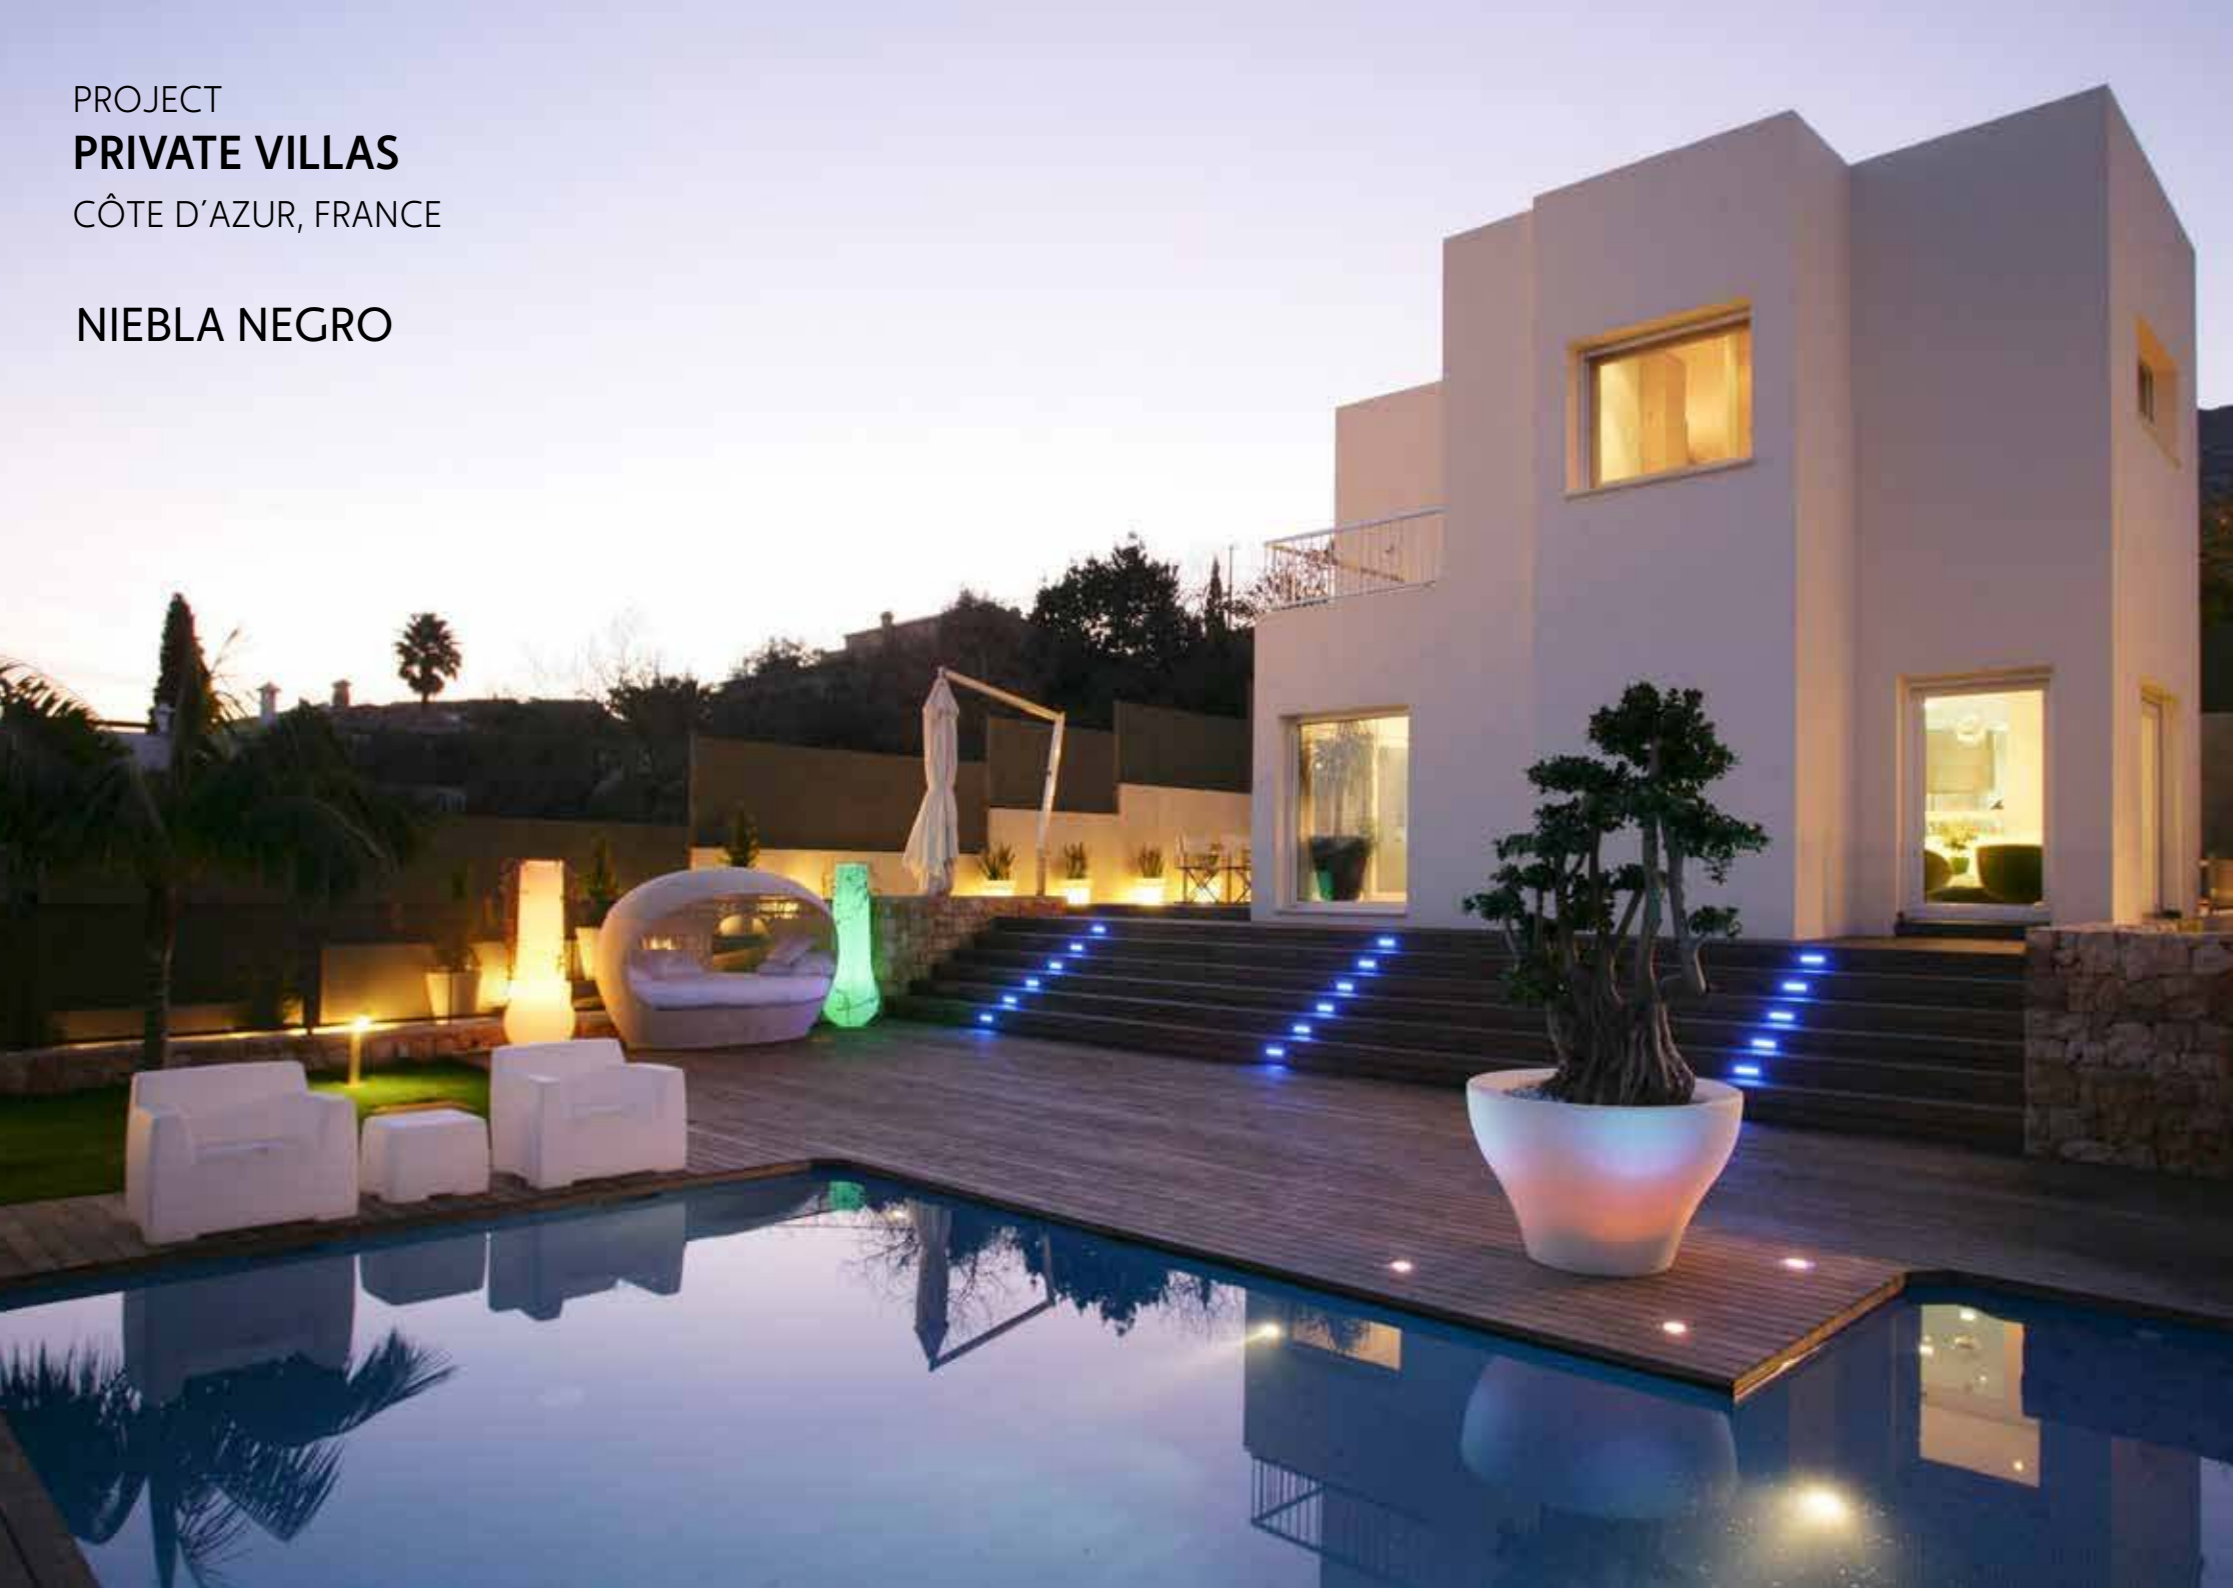

PROJECT
PRIVATE VILLAS
CÔTE D'AZUR, FRANCE

NIEBLA NEGRO