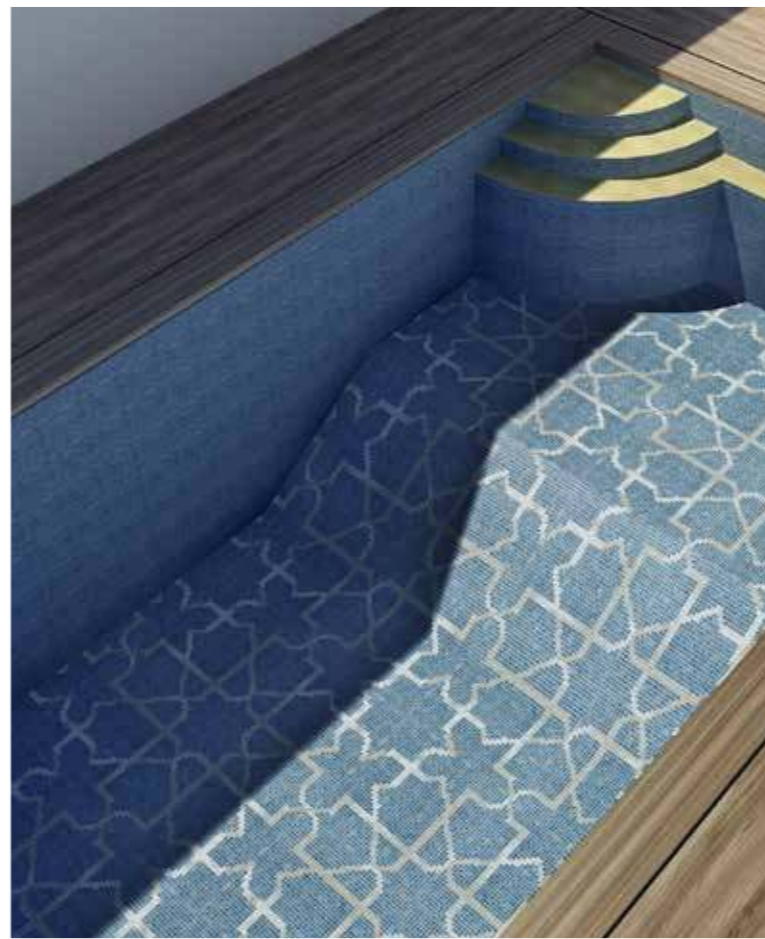

CUSTOM DESIGN

PROJECT
HOTEL CALIFORNIA URBAN SPA
ALBUFEIRA, PORTUGAL

CUSTOM DESIGN

PROJECT
HOTEL & RESORT CALA PADA
IBIZA, SPAIN

CUSTOM DESIGN SILK

PROJECT
XXXXXXXXXXXX
XXXXXX
CUSTOM DESIGN

CENEFA OLAS
33,6 x 0,26 cm. | 13,15" x 0,10"
CENE06P Q5