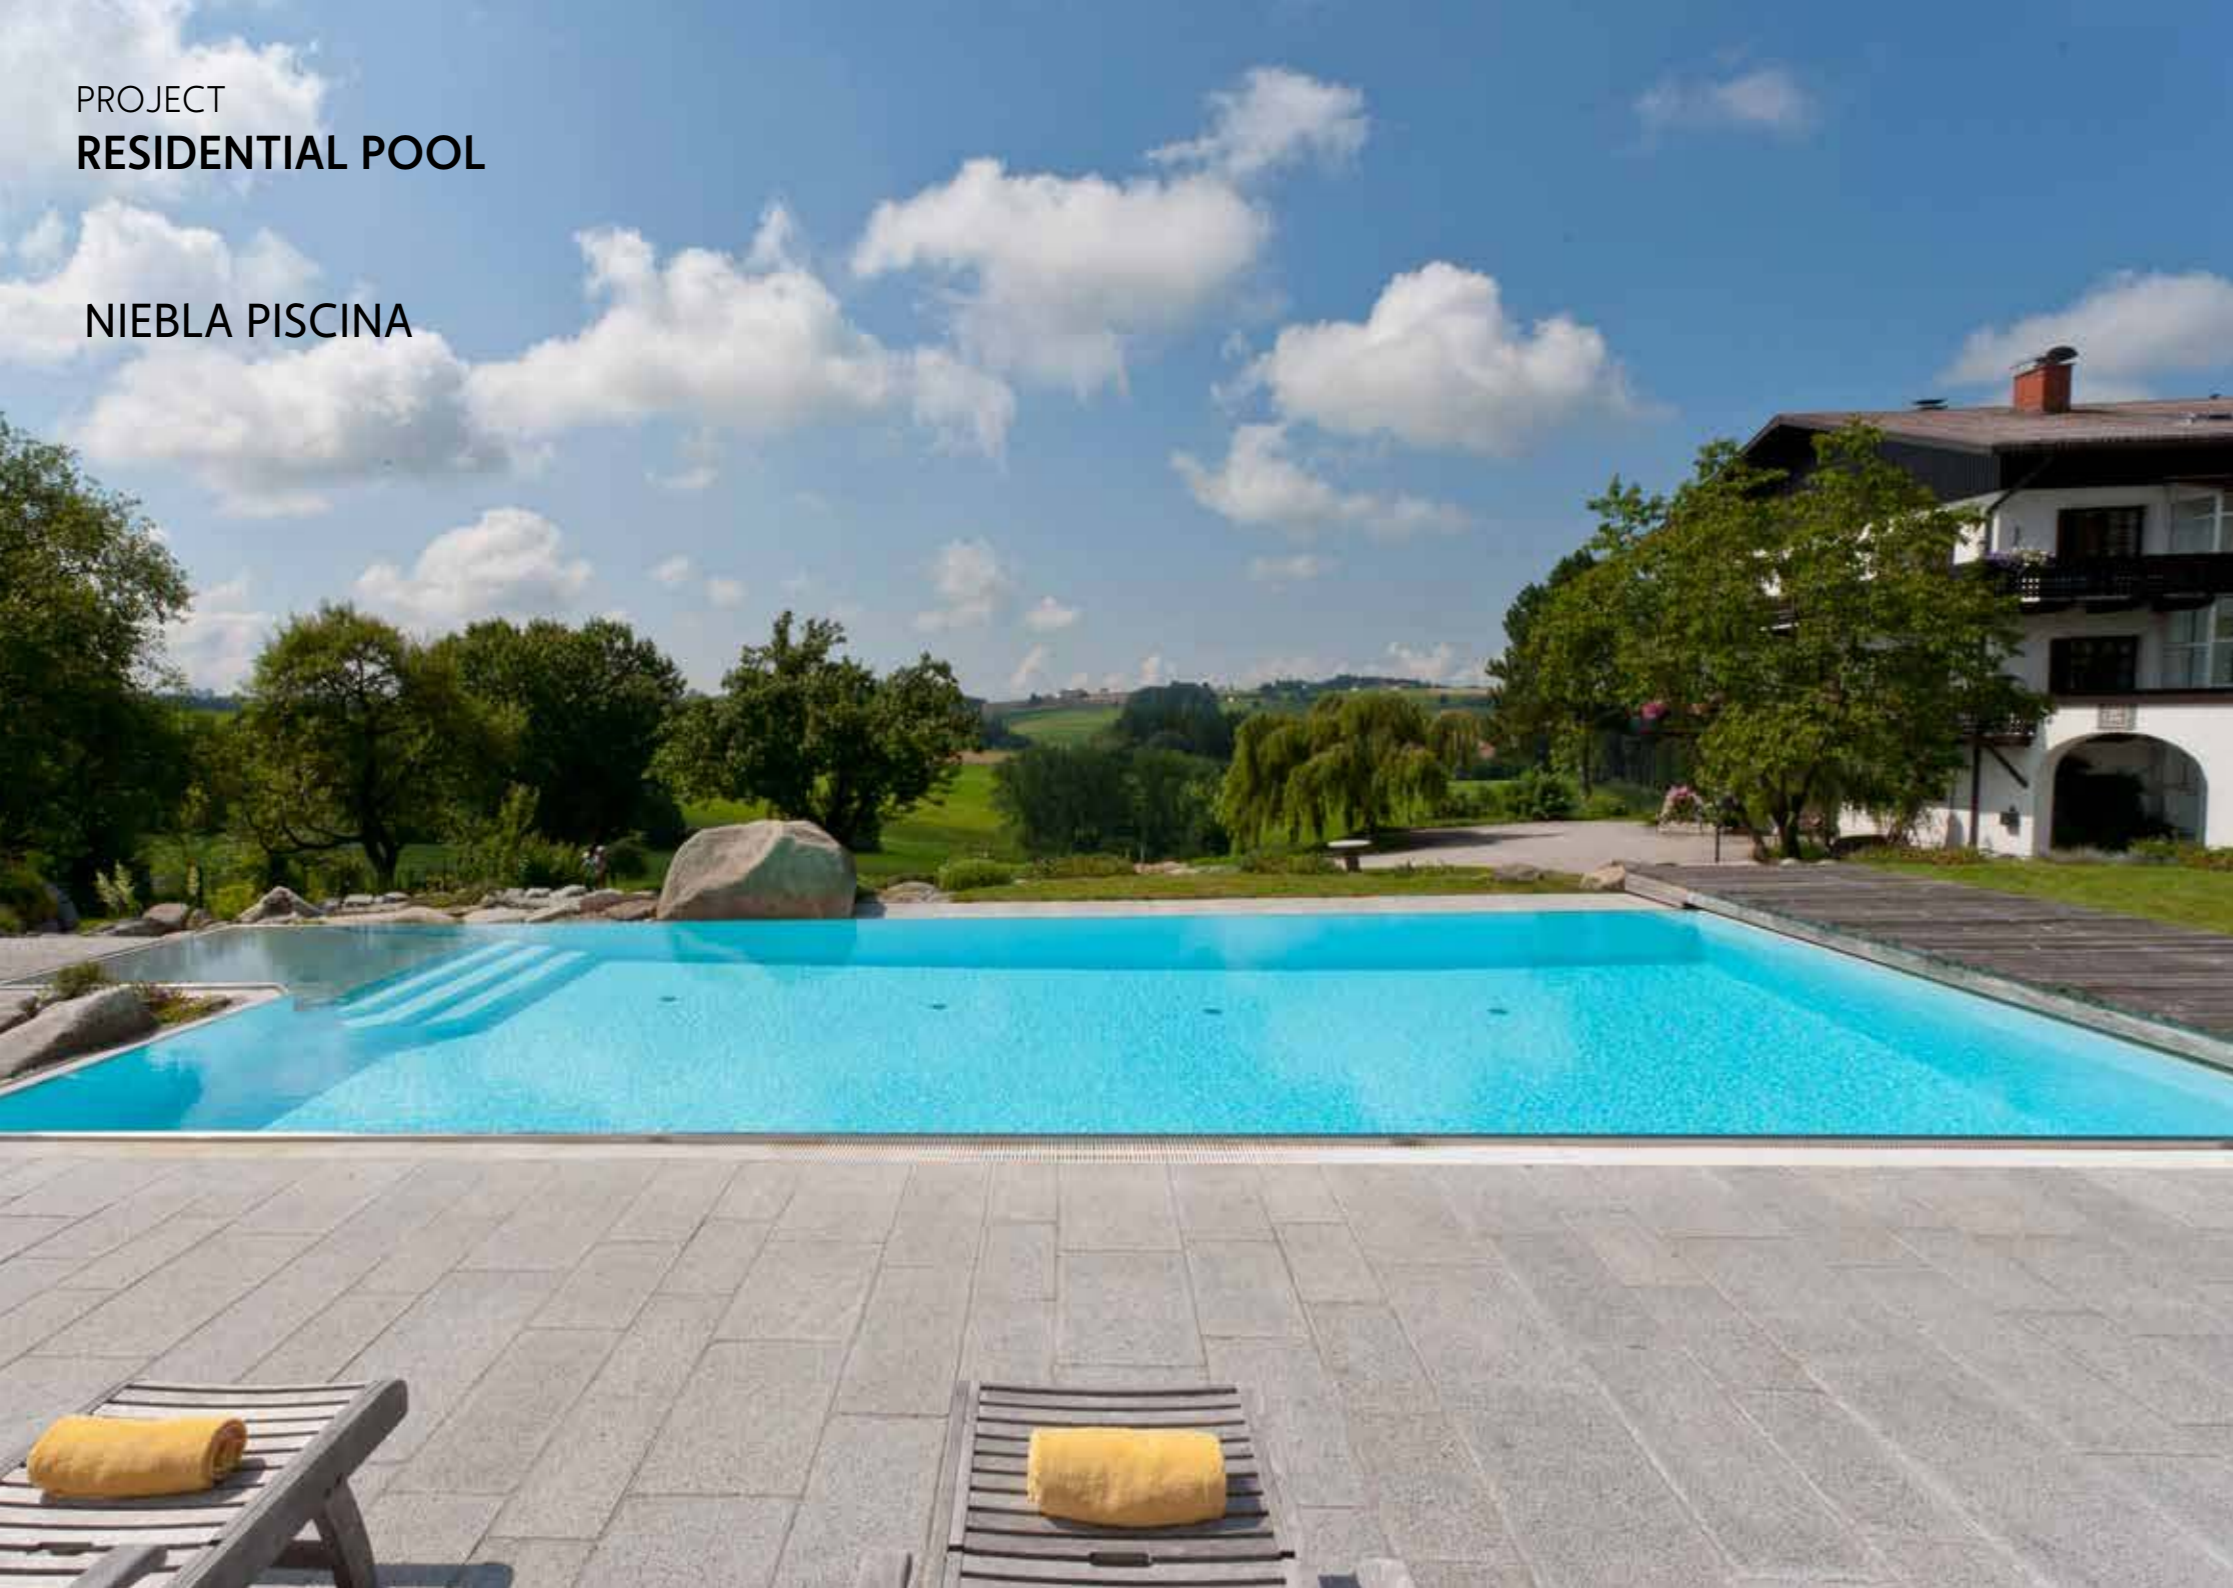

PROJECT
RESIDENTIAL POOL

NIEBLA PISCINA