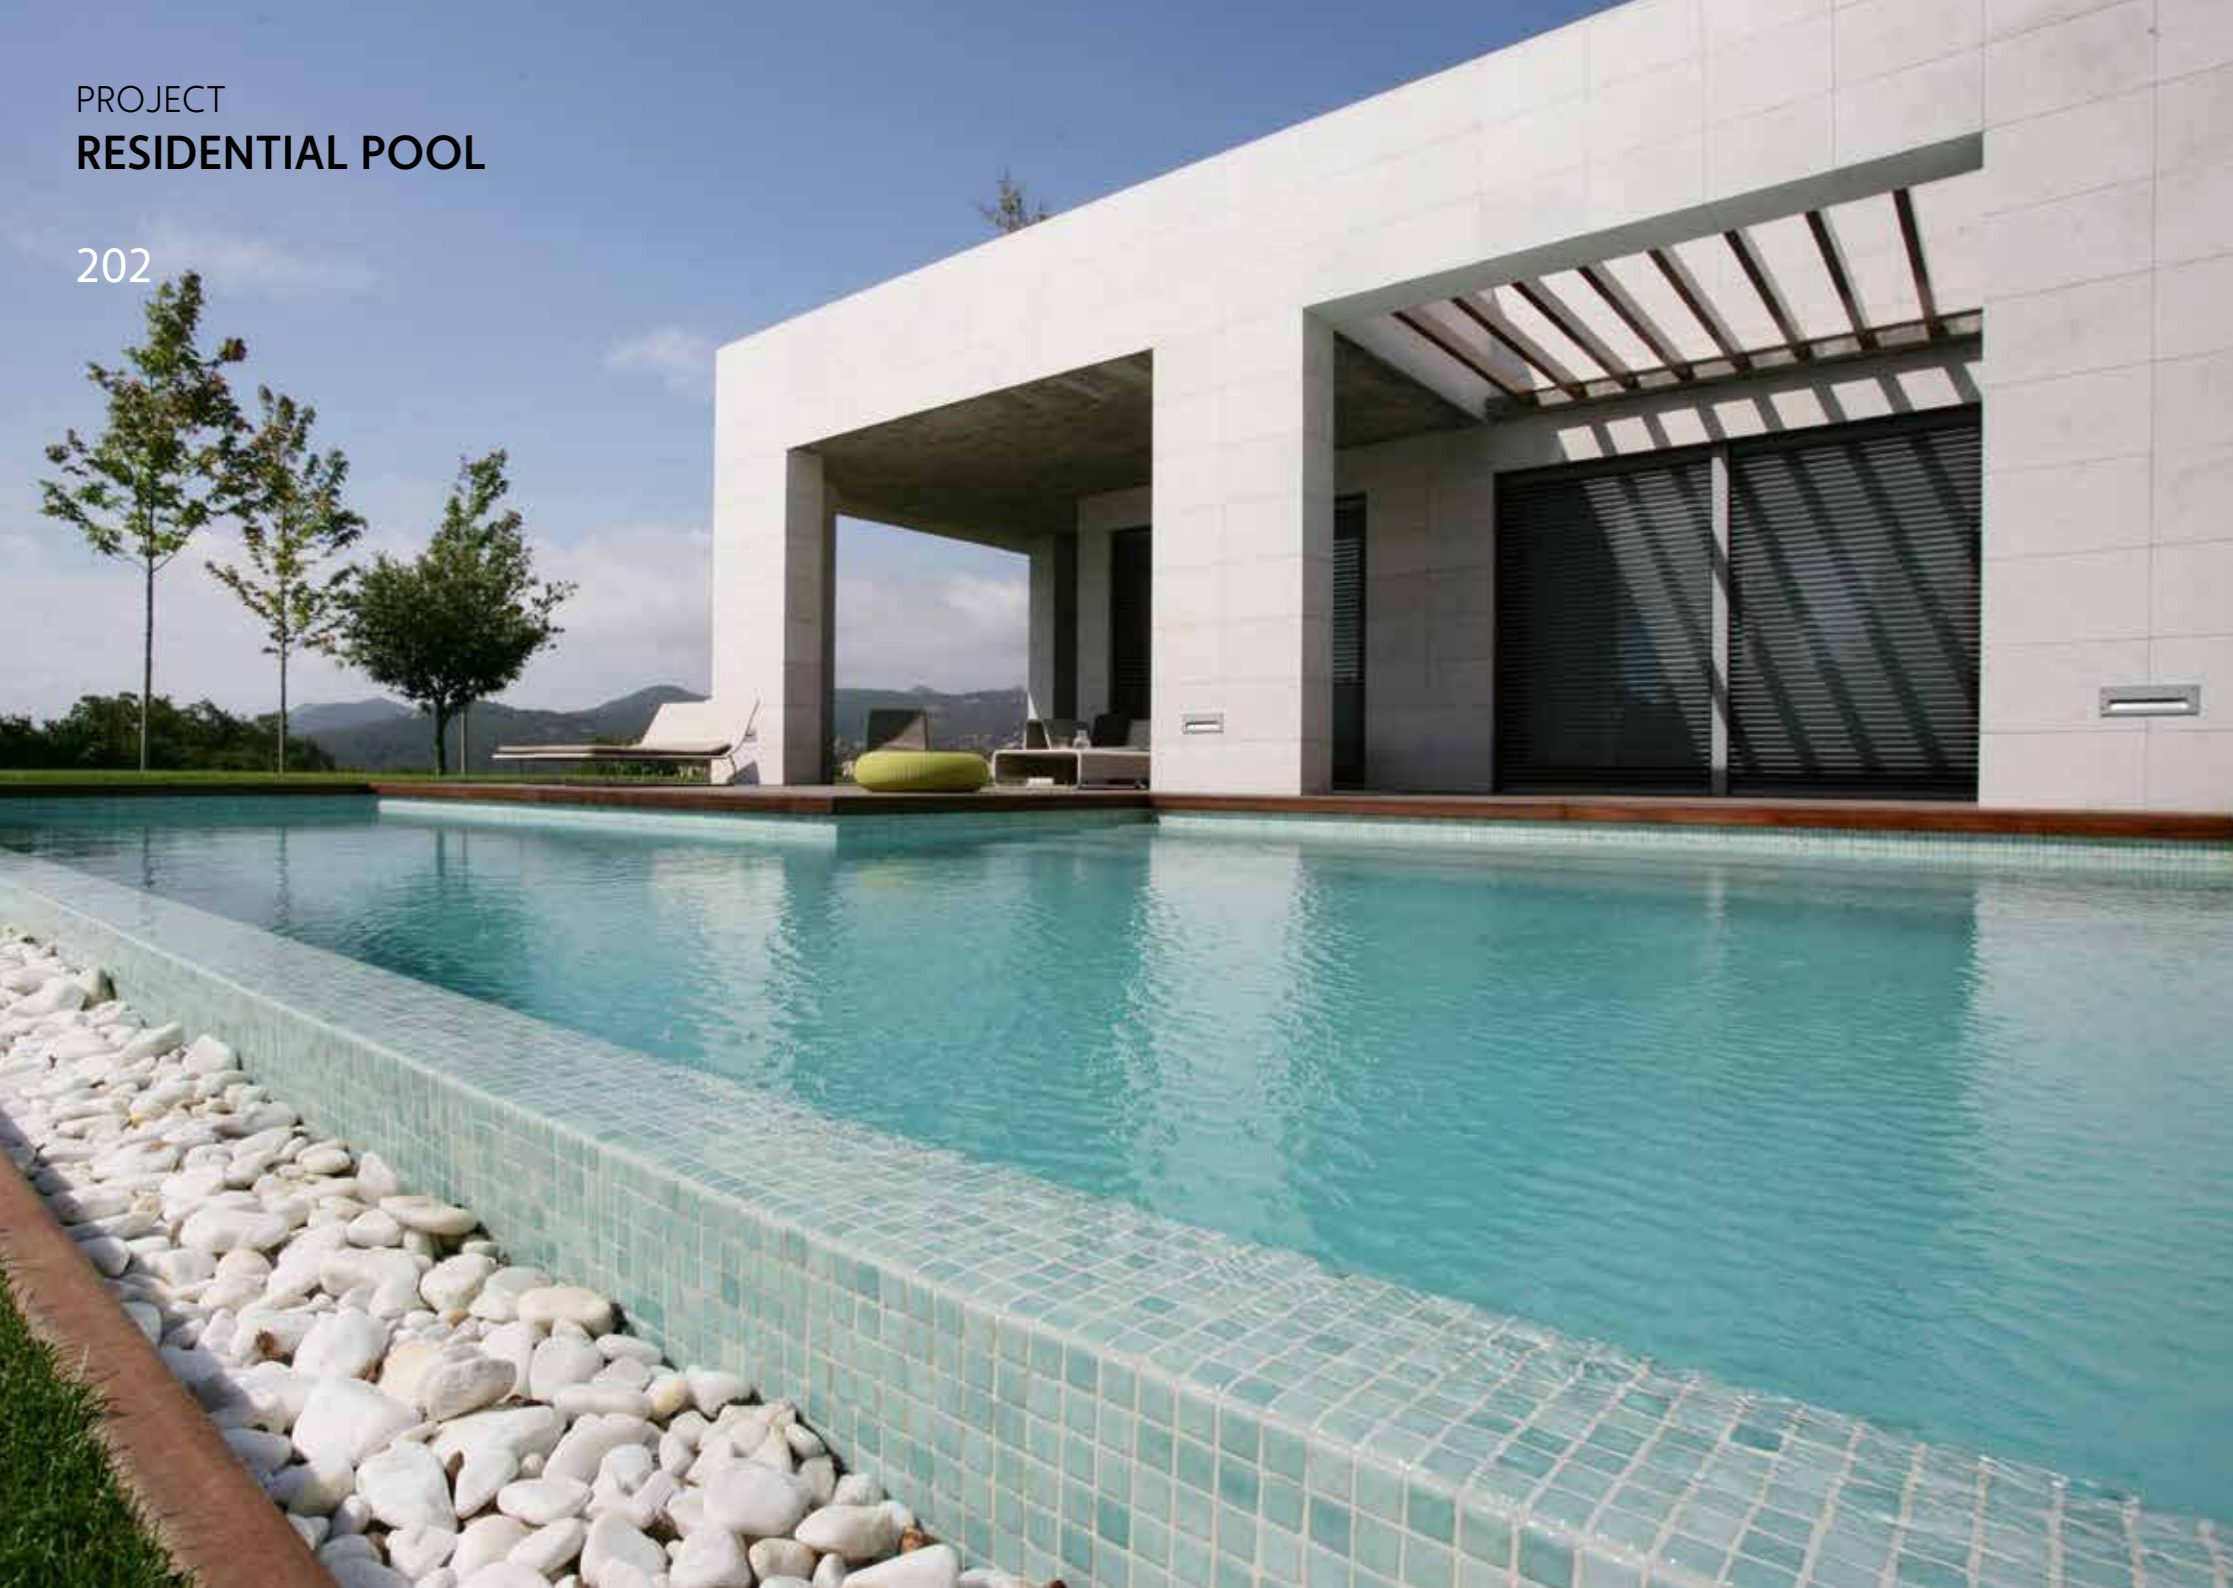

TOGAMA
MORE THAN MOSAIC

GREEN
VERDE
VERT

PROJECT
PRIVATE VILLA
COSTA RICA

NIEBLA MENTA

PROJECT
RESIDENTIAL POOL

202

PROJECT
SIRENNIS COUNTRY CLUB
IBIZA, SPAIN

203 SILK