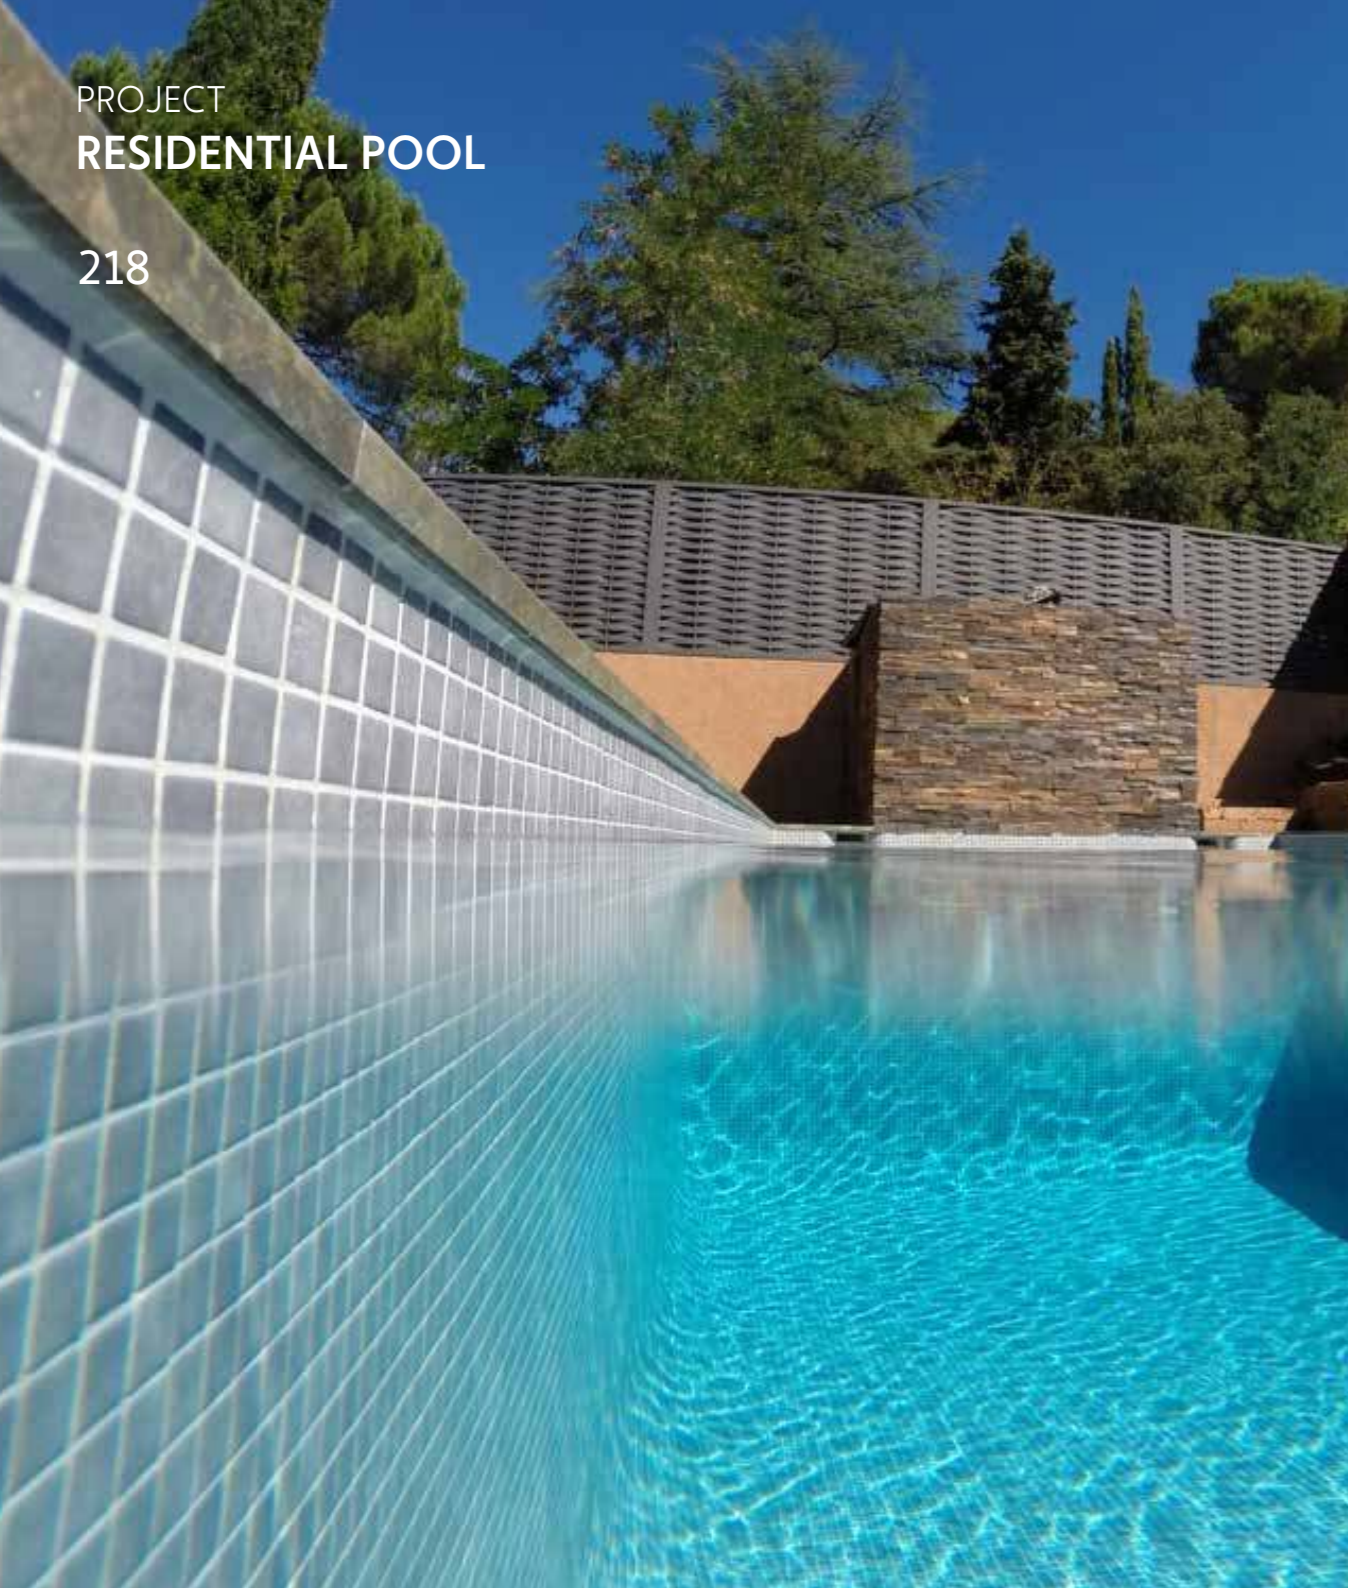

GRIS CLARO
33,4 x 33,4 cm. | 13,15" x 13,15"
GRCL25Y **A5** LISO