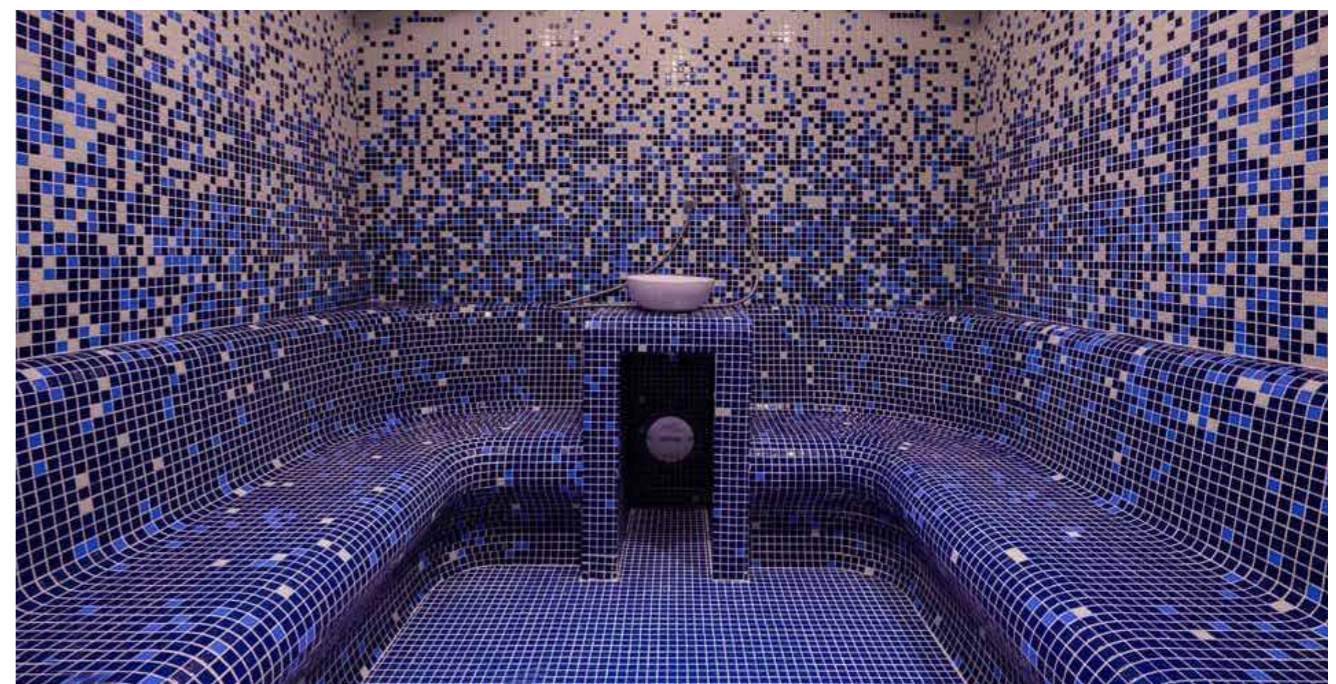

CUSTOM DESIGN

PROJECT
HOTEL CALIFORNIA URBAN SPA
ALBUFEIRA, PORTUGAL

CUSTOM DESIGN

PROJECT
HOTEL & RESORT CALA PADA
IBIZA, SPAIN

CUSTOM DESIGN SILK

PROJECT
XXXXXXXXXXXX
XXXXXX
CUSTOM DESIGN

CENEFA OLAS
33,6 x 0,26 cm. | 13,15" x 0,10"
CENE06P Q5