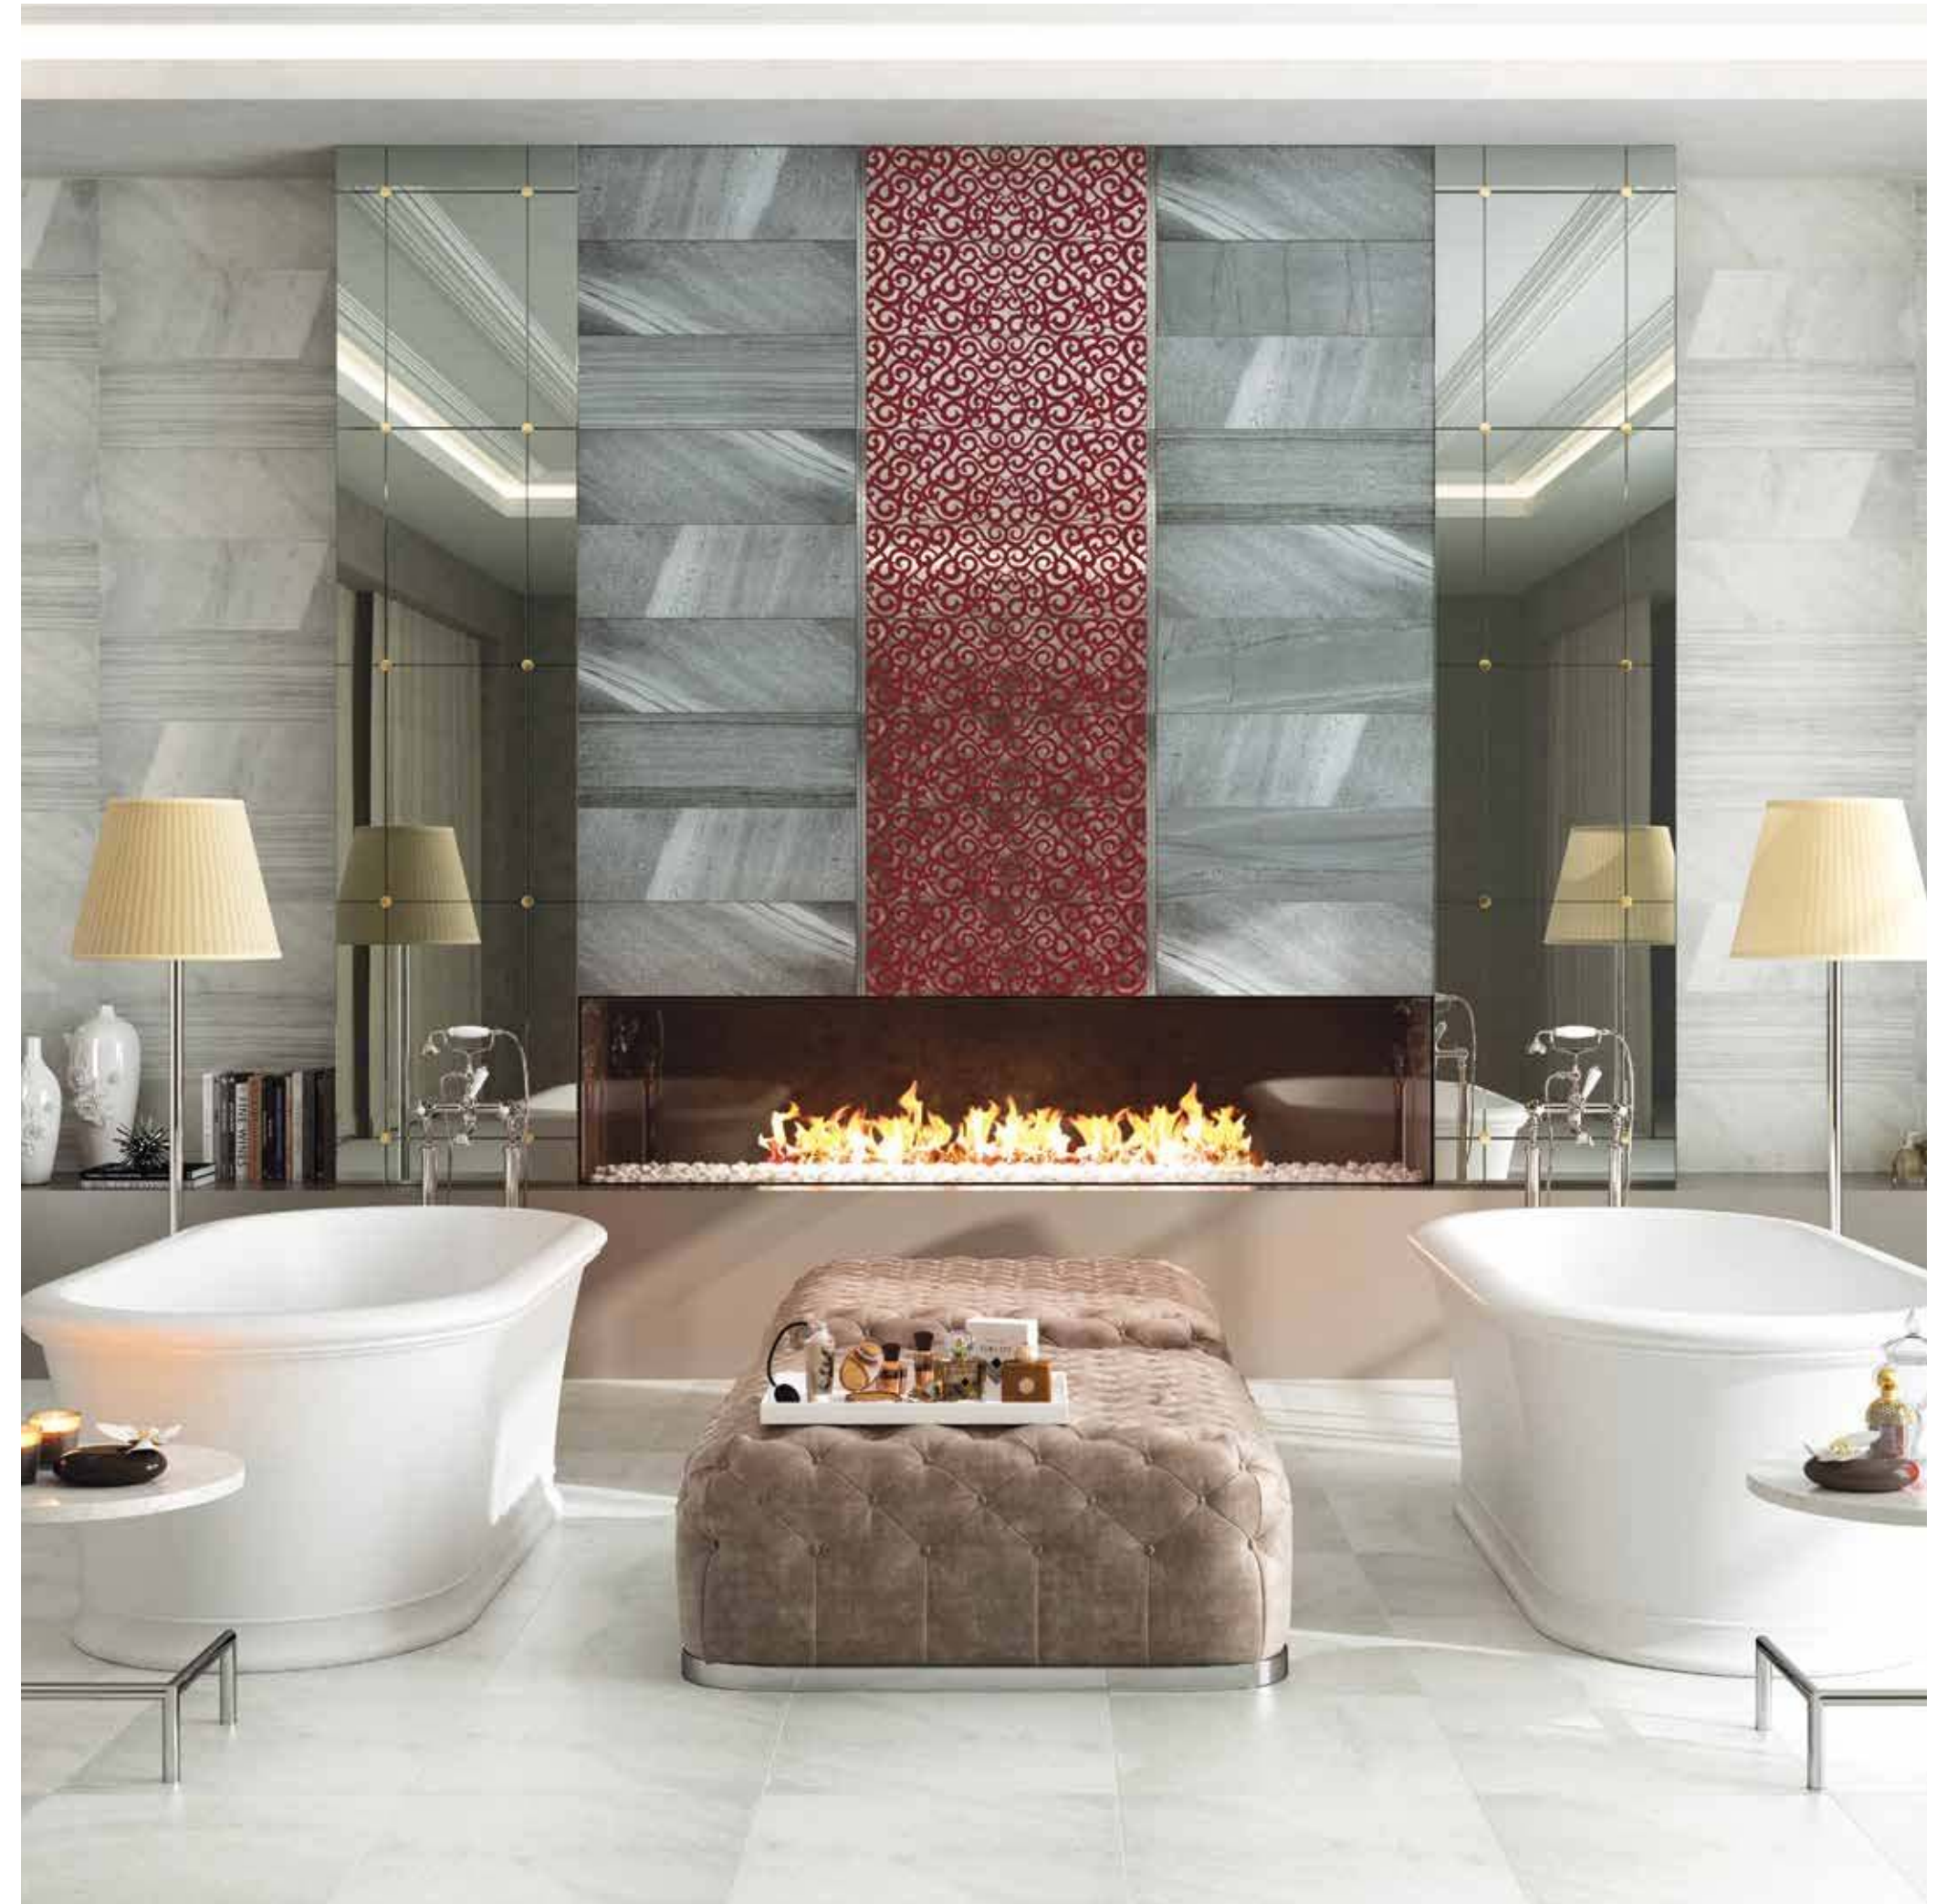

LISTELLO BEIGE GOLD
7.5x7.5 cm

LISTELLO BEIGE GEOMETRIC GOLD
7.5x7.5 cm

SINGLE KITCHEN GOLD I

SINGLE KITCHEN GOLD II

Glory 25x75 cm

BEIGE

BROWN

BEIGE GEOMETRIC

BROWN STONE

SINGLE BROWN STRIPE Gold

SINGLE BROWN GEOMETRIC Gold

Listello BEIGE Gold
7.5x7.5 cm

FLOOR BROWN
50x50 cm

GLORY 25x75 cm

GREY

ANTHRACITE