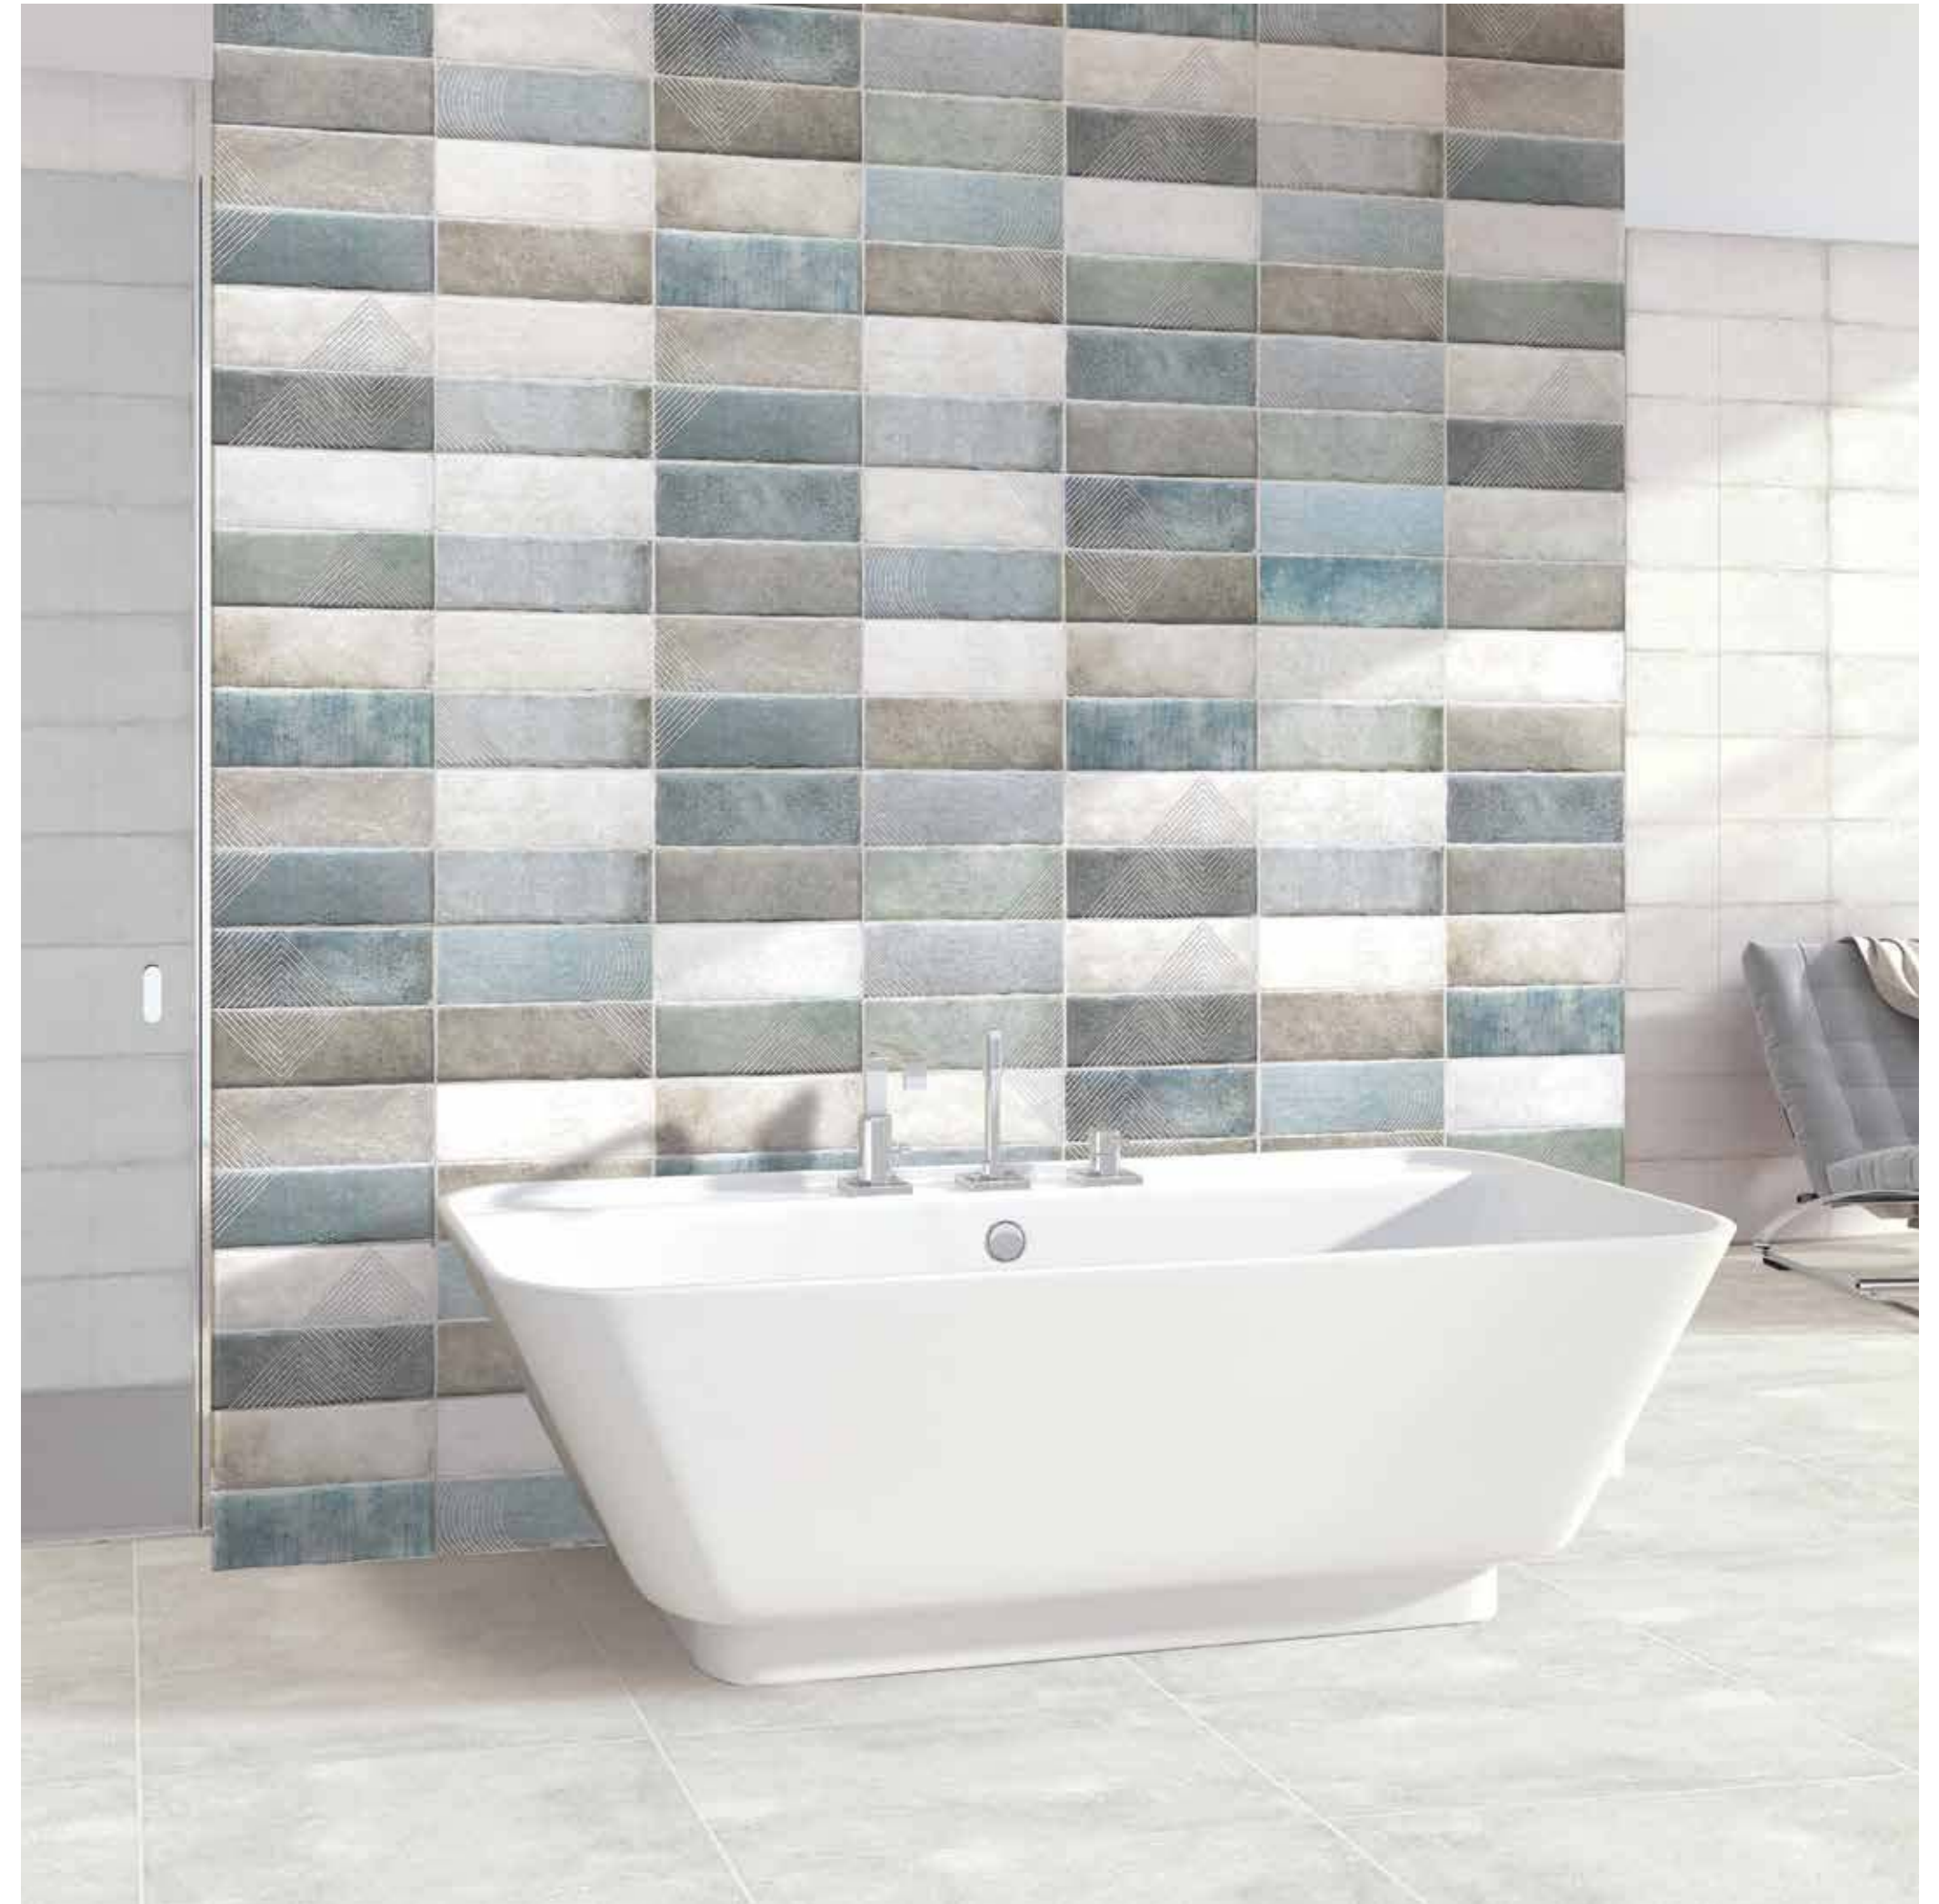

Listello - 3 pcs
5x60 cm

FLOOR ISTANBUL IVORY
42x42 cm

Dark GREY

DARK GREY GEOMETRIC

AQUAMARINE GEOMETRIC

Torello AQUAMARINE
2.5x60 cm

Torello Yellow
2.5x60 cm

FLOOR ISTANBUL GREY
42x42 cm