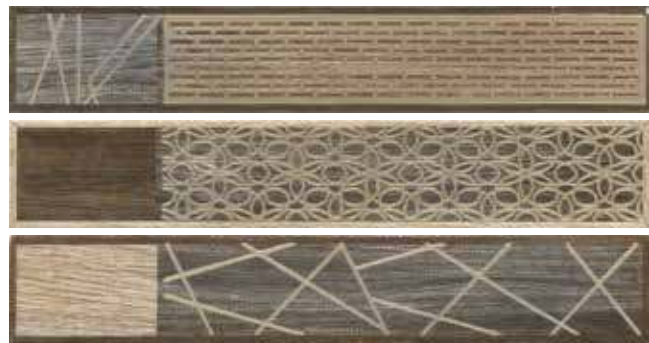

FANTASIA 30x60 CM

Ivory

GREY

Wood BROWN GEOMETRIC

Wood ANTHRACITE

Listello Metallic - 3 Pcs
10x60 CM

Wood ANTHRACITE GEOMETRIC

Taco Kitchen - 6 Pcs
15x15 CM