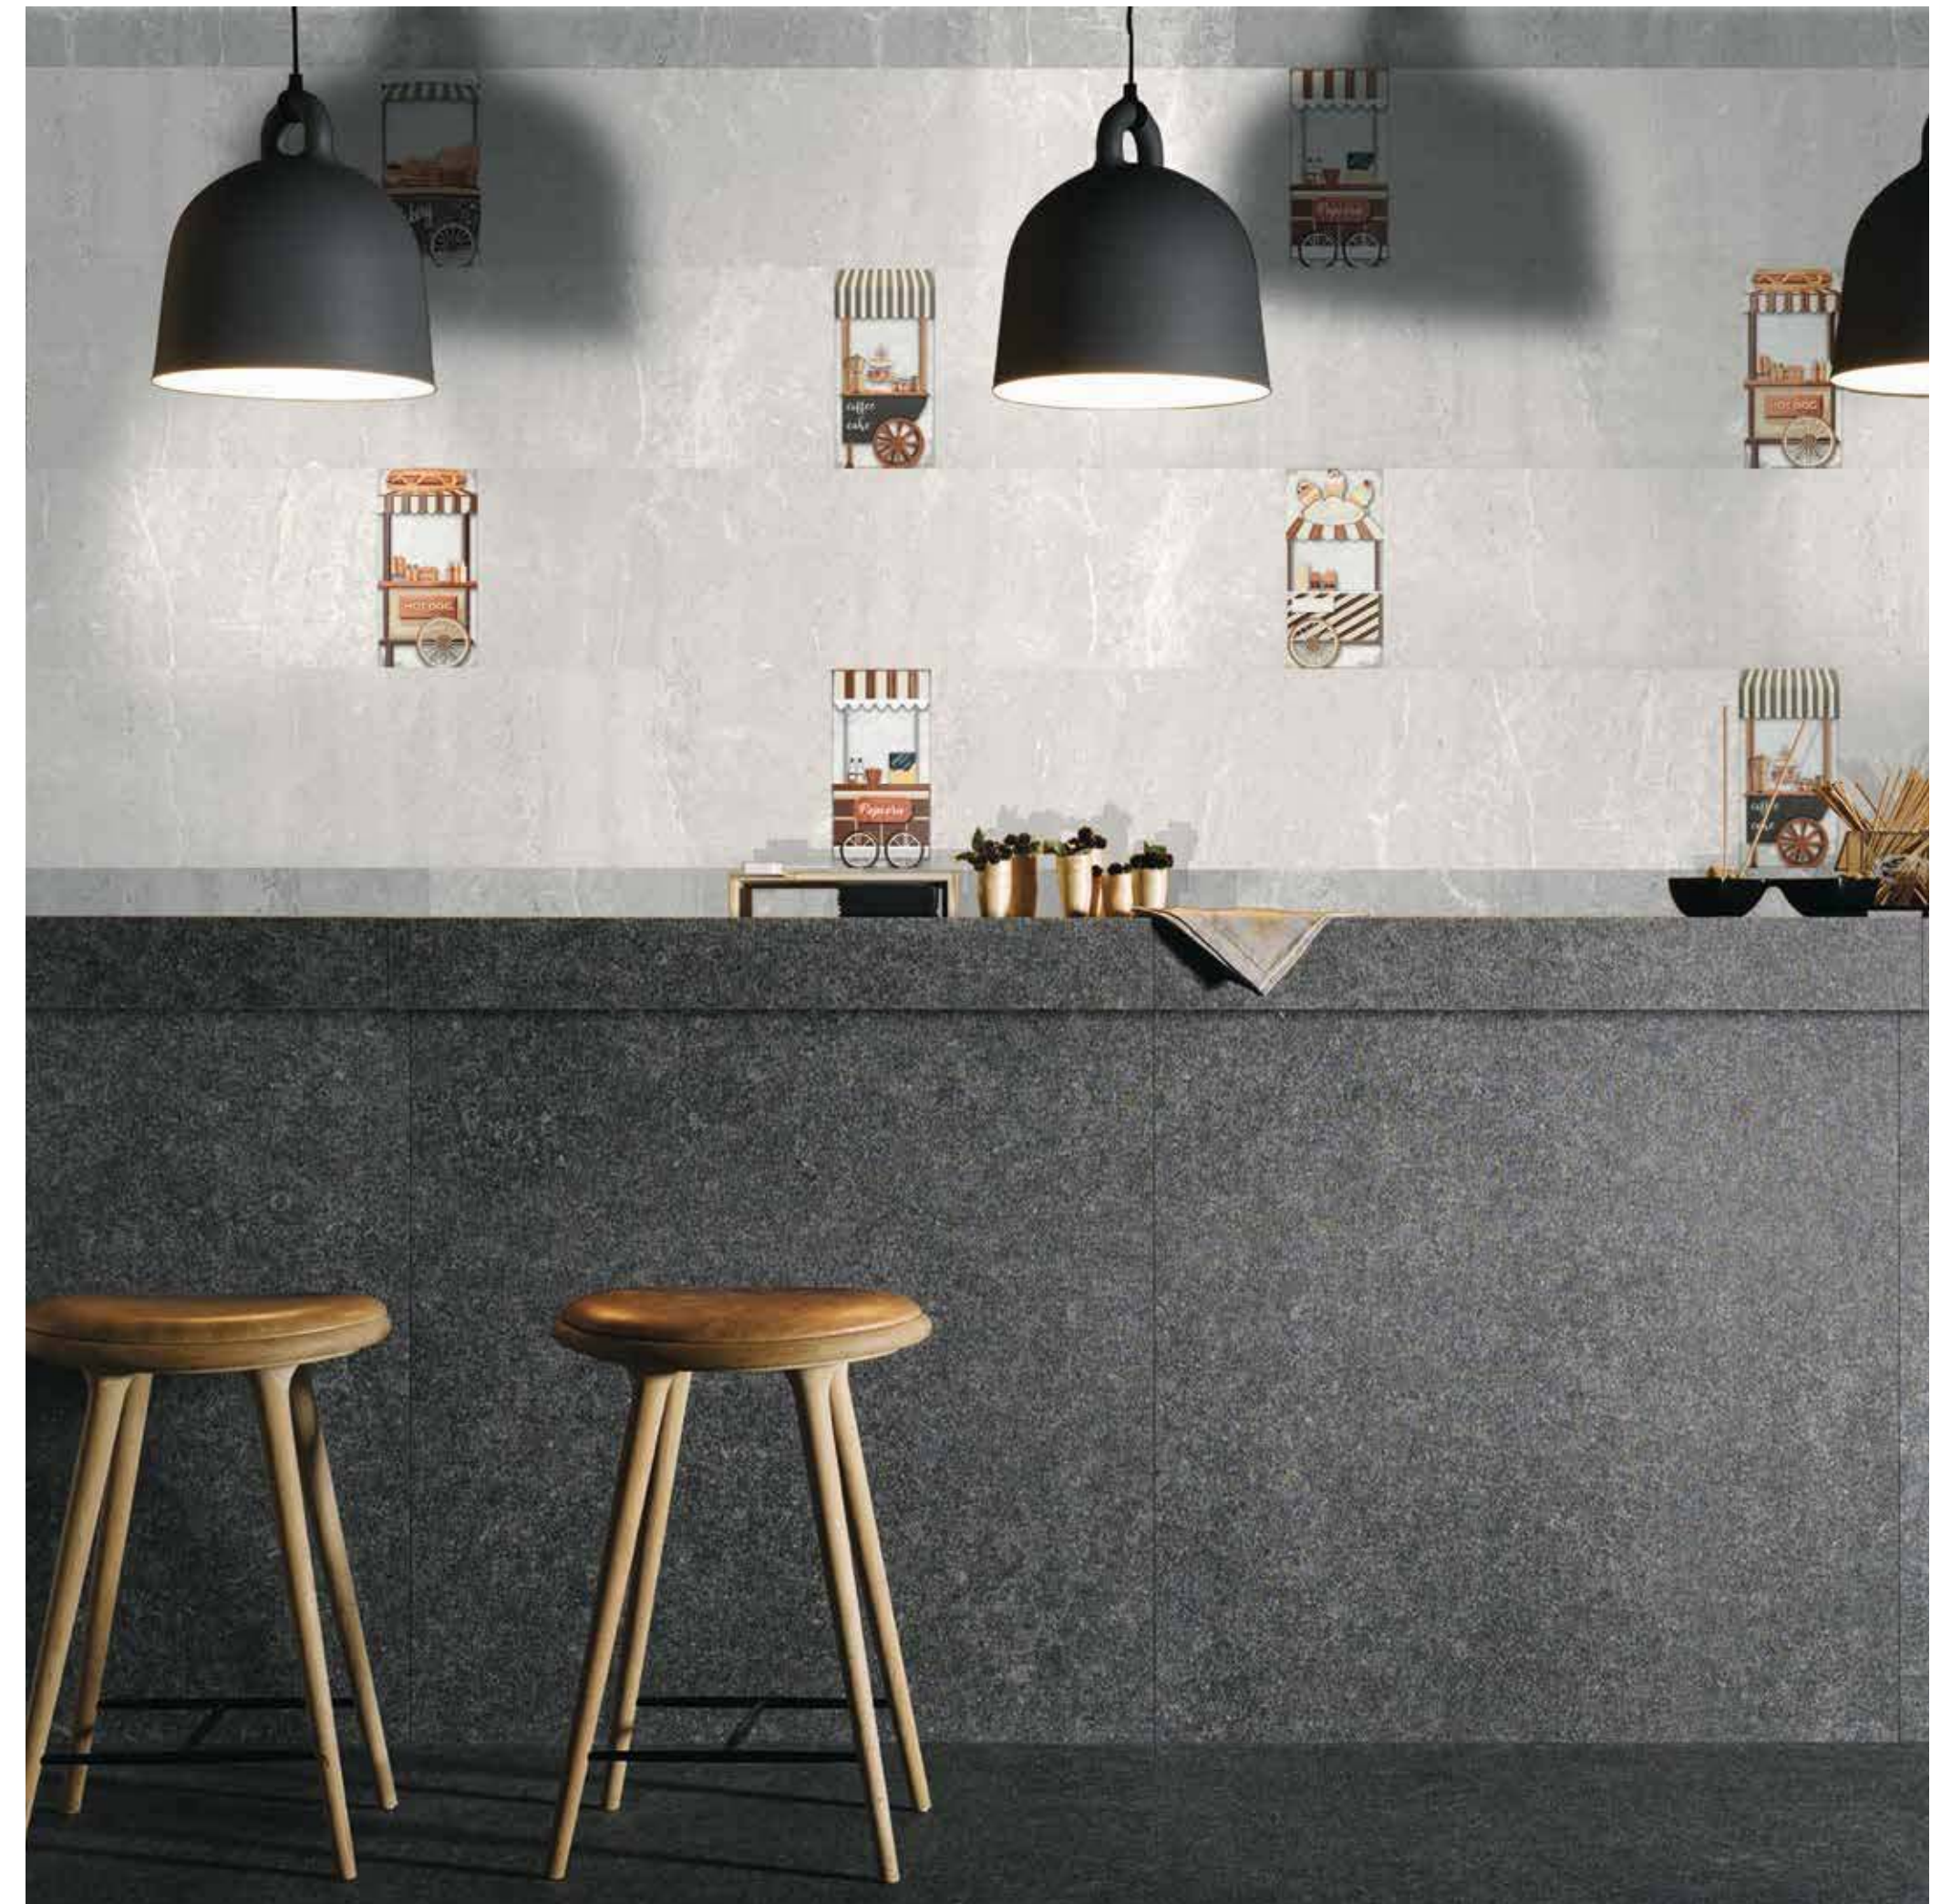

METROPOLITAN 30x120 cm