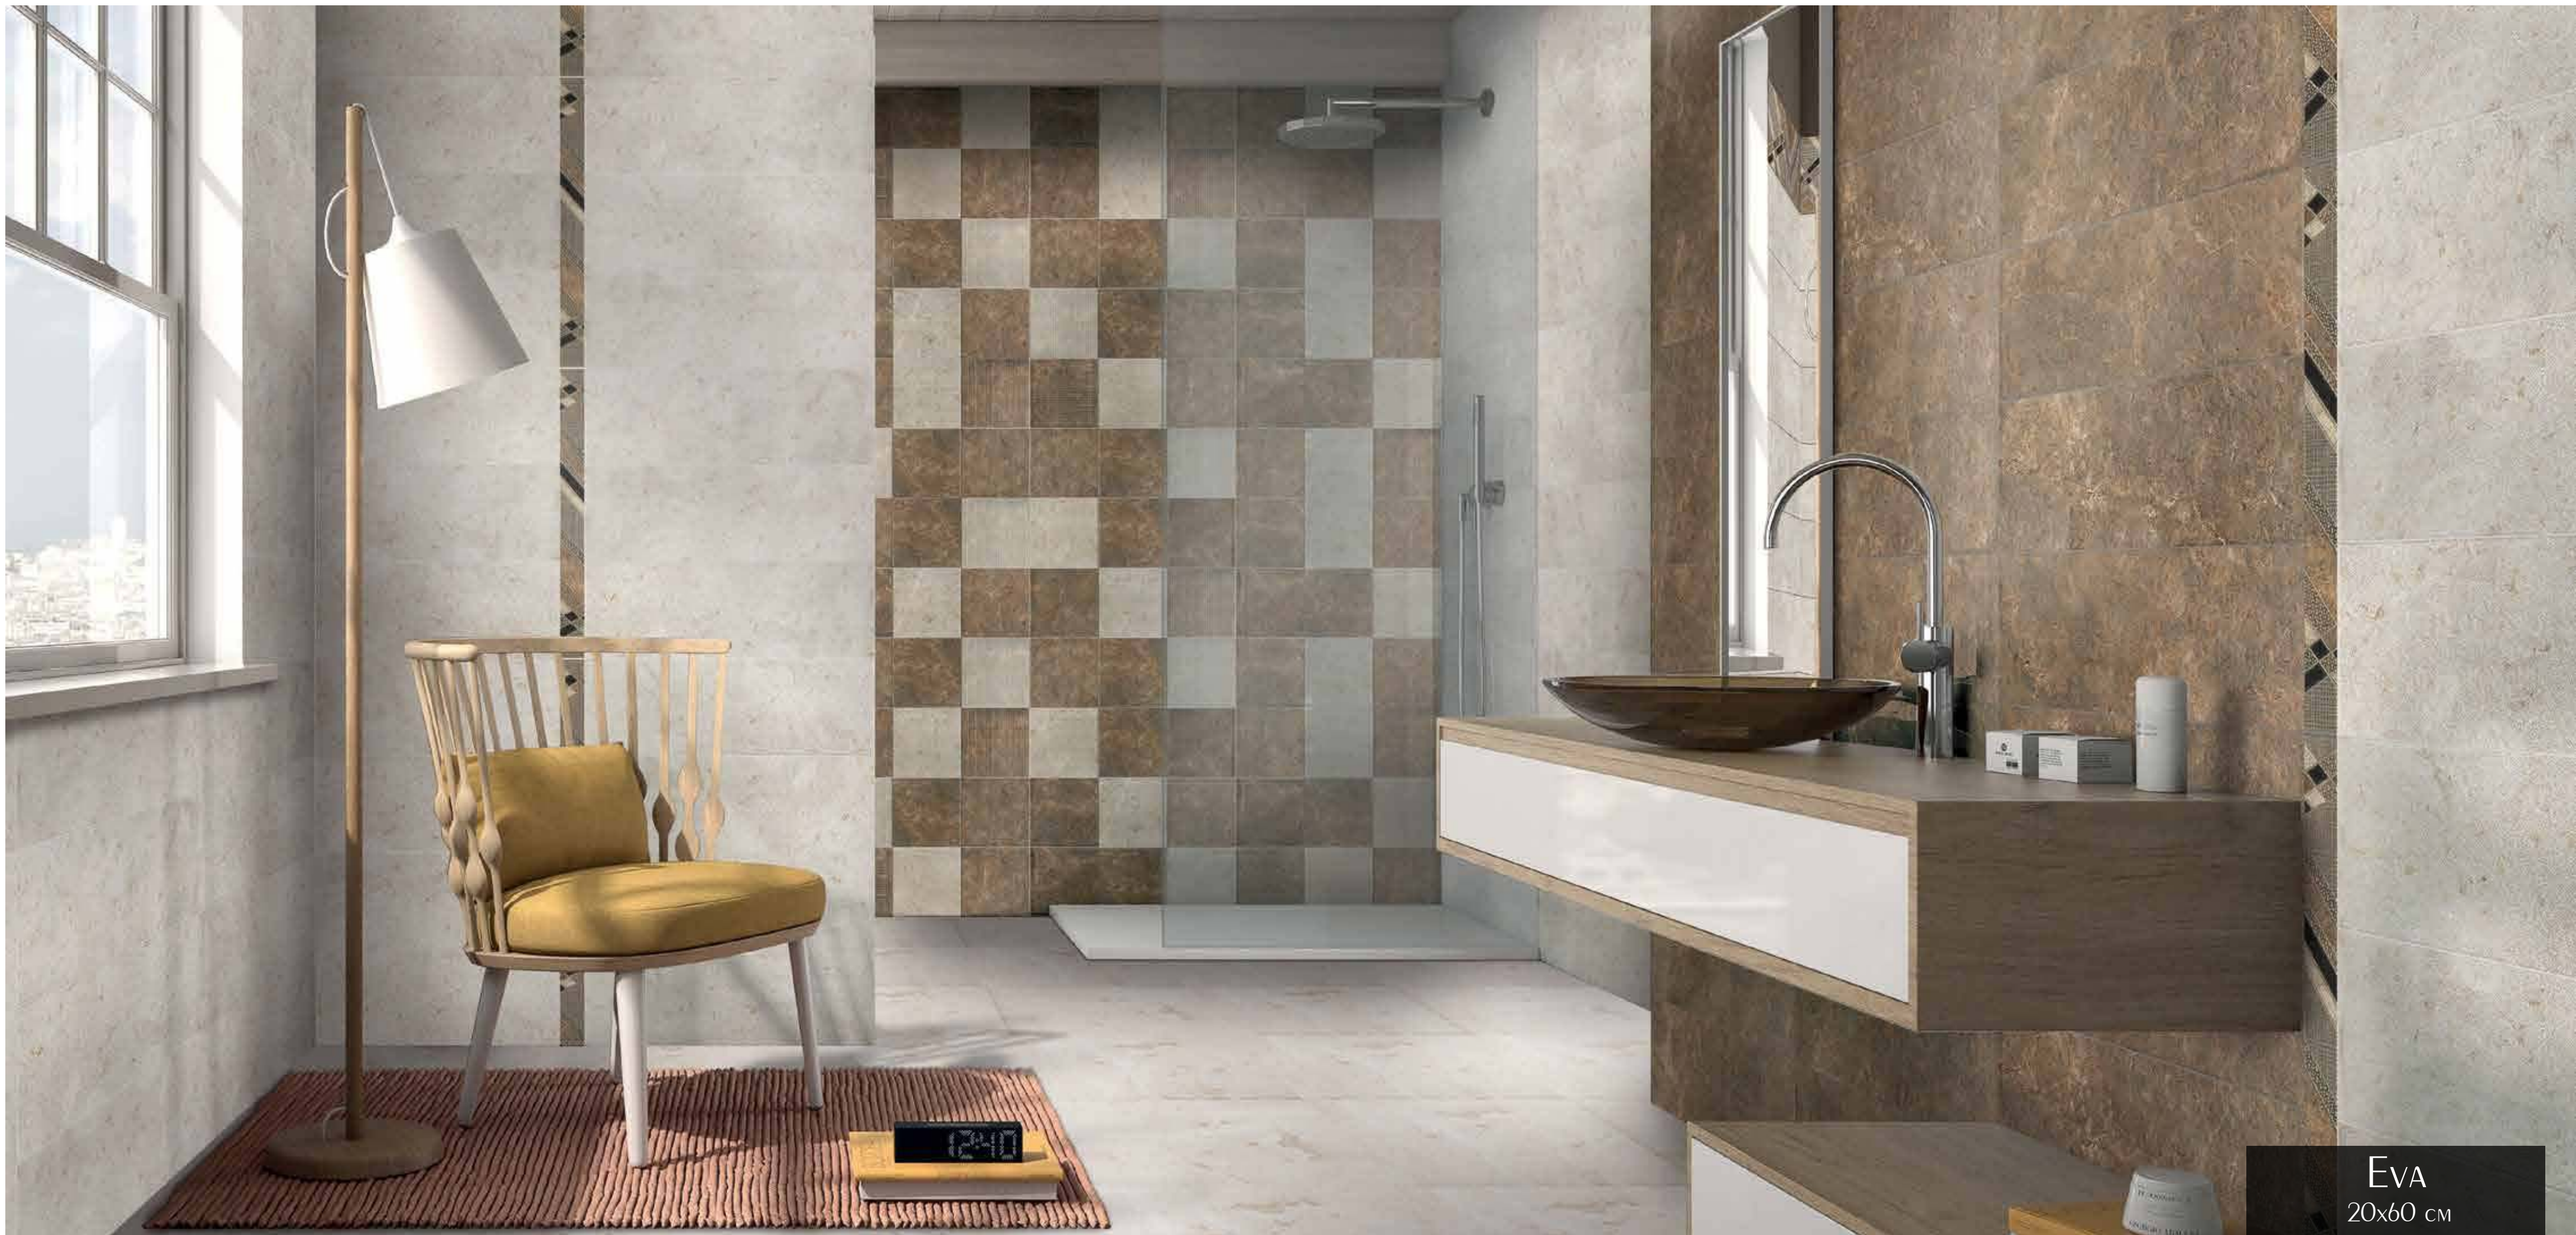

Single Kitchen II

Torello Aquamarine
2.5x60 cm

Torello Yellow
2.5x60 cm

Floor Concorde Ivory
42x42 cm

EVA
20x60 cm

EVA 20x60 cm

Ivory

Ivory Stripe