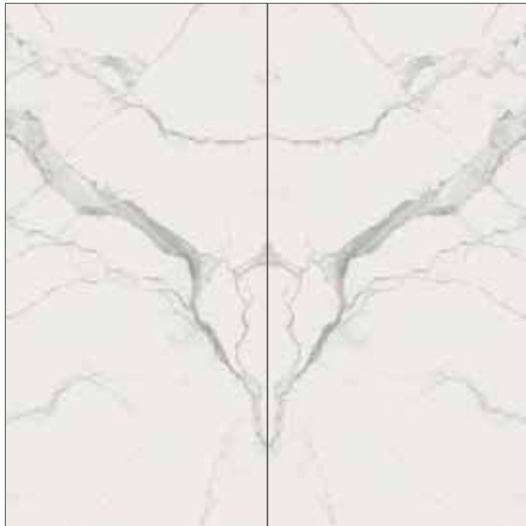

160x320 (62^{7/8}"x125^{3/4}")
OPEN BOOK A SOFT
OPEN BOOK A GLOSSY

160x320 (62^{7/8}"x125^{3/4}")
OPEN BOOK B SOFT
OPEN BOOK B GLOSSY

Es. posa B

Es. posa C

Es. posa D

STATUARIO

CHAIN SOFT A+B+C 360x240 (141 1/2"x94 3/8") (9000167)
 CHAIN GLOSSY A+B+C 360x240 (141 1/2"x94 3/8") (9000168)