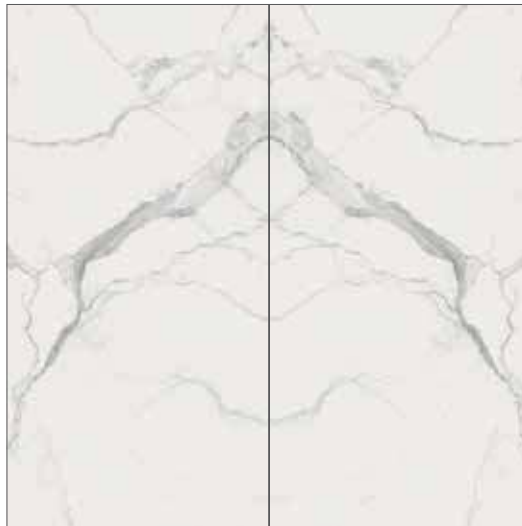

160x320 (62^{7/8}"x125^{3/4}")
OPEN BOOK A SOFT
OPEN BOOK A GLOSSY

160x320 (62^{7/8}"x125^{3/4}")
OPEN BOOK B SOFT
OPEN BOOK B GLOSSY

Es. posa B

Es. posa C

Es. posa D

STATUARIO

CHAIN SOFT A+B+C 360x240 (141 1/2"x94 3/8") (9000167)
 CHAIN GLOSSY A+B+C 360x240 (141 1/2"x94 3/8") (9000168)