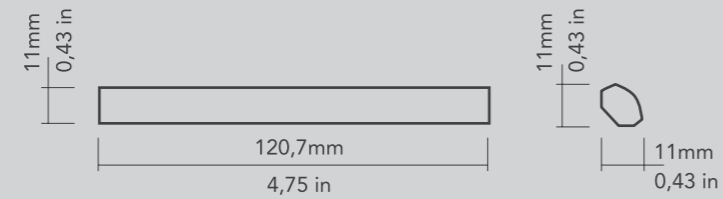

**GEA ROUNDED
EDGE**

Model	Size (in)	Pieces/box	lb/box	sq ft/box	Box/pallet	sq ft/pallet
Gea	4.7"x4.7"	37	20.76 lb	5.834 sq ft	102	595.068 sq ft
Gea Carved	4.7"x4.7"	37	22.824 lb	5.834 sq ft	102	595.068 sq ft
Gea Rounded Edge	0.43"x4.7"	10	0.52 lb	3.97 ft	200	794 ft

Modelo Model	Tamaño (cm) Size (cm)	Piezas/caja Pieces/box	Kg/caja kg/box	m²/caja m²/box	Cajas/palet Box/pallet	m²/palet m²/pallet
Gea	12x12 cm	37	9,42 kg	0,542 m²	102	55,284 m²
Gea Carved	12x12 cm	37	10,353 kg	0,542 m²	102	55,284 m²
Gea Rounded Edge	1,1x12	10	0,235 kg	1,21 m	200	242 m