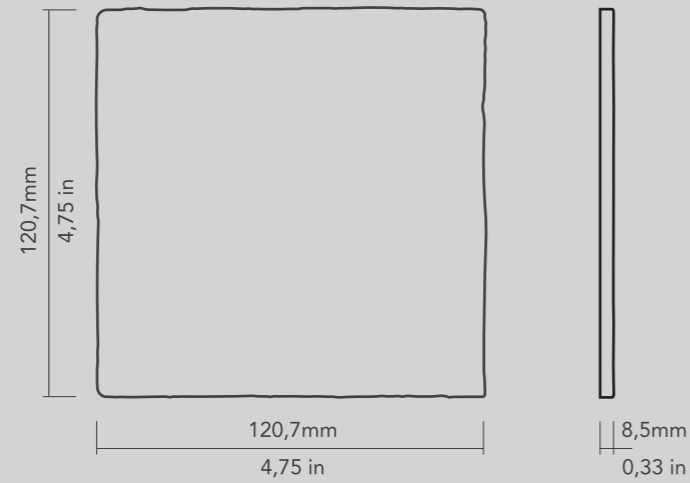

**GEA &
GEA CARVED**