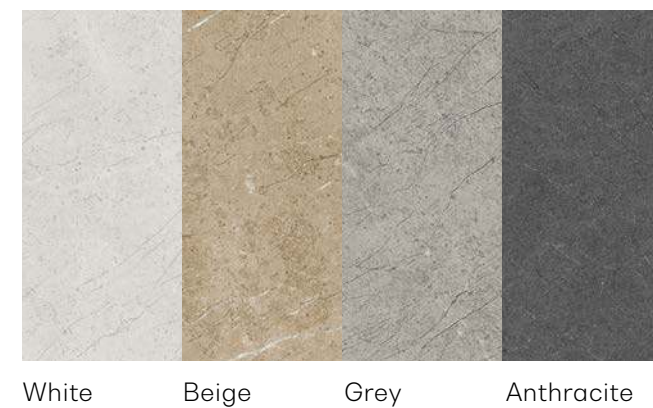

ALPINE FLOOR - finishes

ALPINE WALL - sizes

ALPINE WALL - decors

ALPINE FLOOR - decors

ALPINE FLOOR - colors

ALPINE WALL - colors

ALPINE FLOOR - references

	RECTIFIED	SHAPED		SHAPED DECOR			SHAPED		ALL IN ONE	ALL IN ONE	MOSAIC ALL IN ONE
		BN137	BN138	BN139	BN140		BN135	BN136	BN116	BN90	P37
100 * 180 * 0,8 39 * 71"	ANTHRACITE	28519			29035			28478	28495	29179	
	BEIGE	28520			29033	28948		28479	28497	29180	
	GREY	28522			29034	28946		28480	28496	29181	
	WHITE		28521		29036	28947	28481		28498	29182	
60 * 120 * 1 24 * 48"											
90 * 90 * 1 36 * 36"											
30 * 30 12 * 12"											

ALPINE WALL - references

	RECTIFIED	NATURAL	TOP NATURAL	WAVES NATURAL	MOSAIC NATURAL
		BN29	BN36	BN36	P44
32 * 90 13 * 36"	BEIGE	28523	28526	28529	29174
	GREY	28525	28528	28531	29175
	WHITE	28524	28527	28530	29176
30 * 30 cm 12 * 12"					