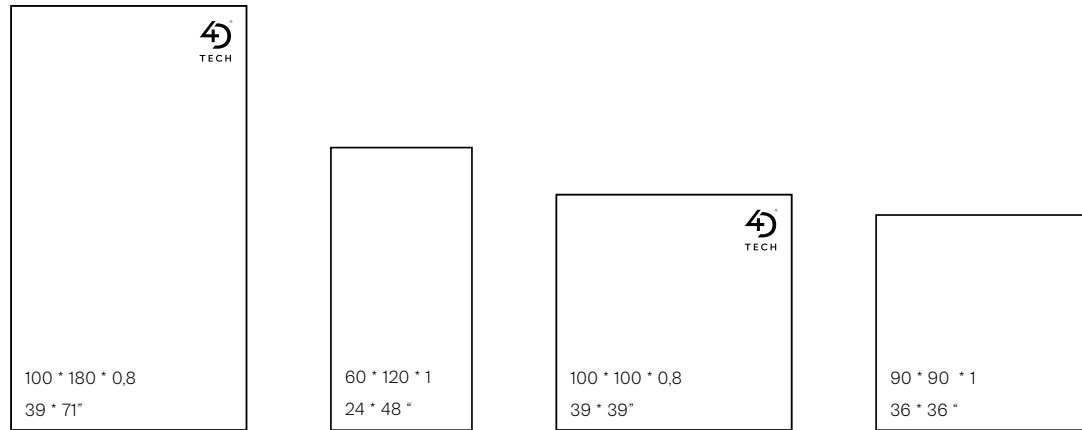

ALPINE

32 * 90 * 1,05 cm | 13 * 36"

RECTIFIED	NATURAL
	BN29
WHITE	28524
BEIGE	28523
GREY	28525

D. ALPINE WALL MOSAIC

30 * 30 cm | 12 * 12"

RECTIFIED	NATURAL
	P44
WHITE	29176
BEIGE	29174
GREY	29175

ALPINE WAVES

32 * 90 * 1,05 cm | 13 * 36"

RECTIFIED	NATURAL
	BN36
WHITE	28527
BEIGE	28526
GREY	28528

ALPINE TOP

32 * 90 * 1,05 cm | 13 * 36"

RECTIFIED	NATURAL
	BN36
WHITE	28530
BEIGE	28529
GREY	28531

ALPINE FLOOR - sizes

ALPINE FLOOR - finishes

ALPINE WALL - sizes

ALPINE WALL - decors

ALPINE FLOOR - decors

ALPINE FLOOR - colors

ALPINE WALL - colors

ALPINE FLOOR - references

	RECTIFIED	SHAPED		SHAPED DECOR			SHAPED		ALL IN ONE	ALL IN ONE	MOSAIC ALL IN ONE
		BN137	BN138	BN139	BN140		BN135	BN136	BN116	BN90	P37
100 * 180 * 0,8 39 * 71"	ANTHRACITE	28519			29035			28478	28495	29179	
	BEIGE	28520			29033	28948		28479	28497	29180	
	GREY	28522			29034	28946		28480	28496	29181	
	WHITE		28521		29036	28947	28481		28498	29182	
60 * 120 * 1 24 * 48"											
90 * 90 * 1 36 * 36"											
30 * 30 12 * 12"											