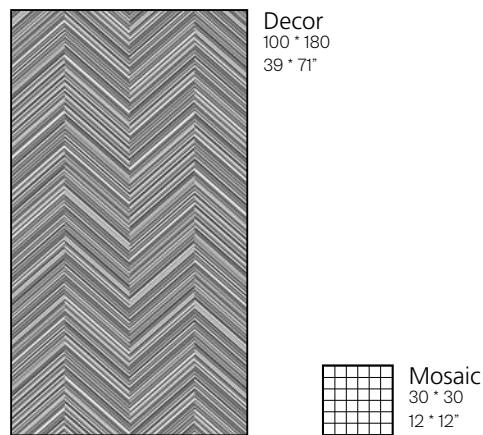

32 * 90 * 1,05 cm | 13 * 36"

RECTIFIED	NATURAL
	BN36
WHITE	28527
BEIGE	28526
GREY	28528

ALPINE TOP

32 * 90 * 1,05 cm | 13 * 36"

RECTIFIED	NATURAL
	BN36
WHITE	28530
BEIGE	28529
GREY	28531

ALPINE FLOOR - sizes

ALPINE FLOOR - finishes

ALPINE WALL - sizes

ALPINE WALL - decors

ALPINE FLOOR - decors

ALPINE FLOOR - colors

ALPINE WALL - colors

ALPINE FLOOR - references

	RECTIFIED	SHAPED		SHAPED DECOR			SHAPED		ALL IN ONE	ALL IN ONE	MOSAIC ALL IN ONE
		BN137	BN138	BN139	BN140		BN135	BN136	BN116	BN90	P37
100 * 180 * 0,8 39 * 71"	ANTHRACITE	28519			29035			28478	28495	29179	
	BEIGE	28520			29033	28948		28479	28497	29180	
	GREY	28522			29034	28946		28480	28496	29181	
	WHITE		28521		29036	28947	28481		28498	29182	
60 * 120 * 1 24 * 48"											
90 * 90 * 1 36 * 36"											
30 * 30 12 * 12"											

ALPINE WALL - references

	RECTIFIED	NATURAL	TOP NATURAL	WAVES NATURAL	MOSAIC NATURAL
		BN29	BN36	BN36	P44
32 * 90 13 * 36"	BEIGE	28523	28526	28529	29174
	GREY	28525	28528	28531	29175
	WHITE	28524	28527	28530	29176
30 * 30 cm 12 * 12"					