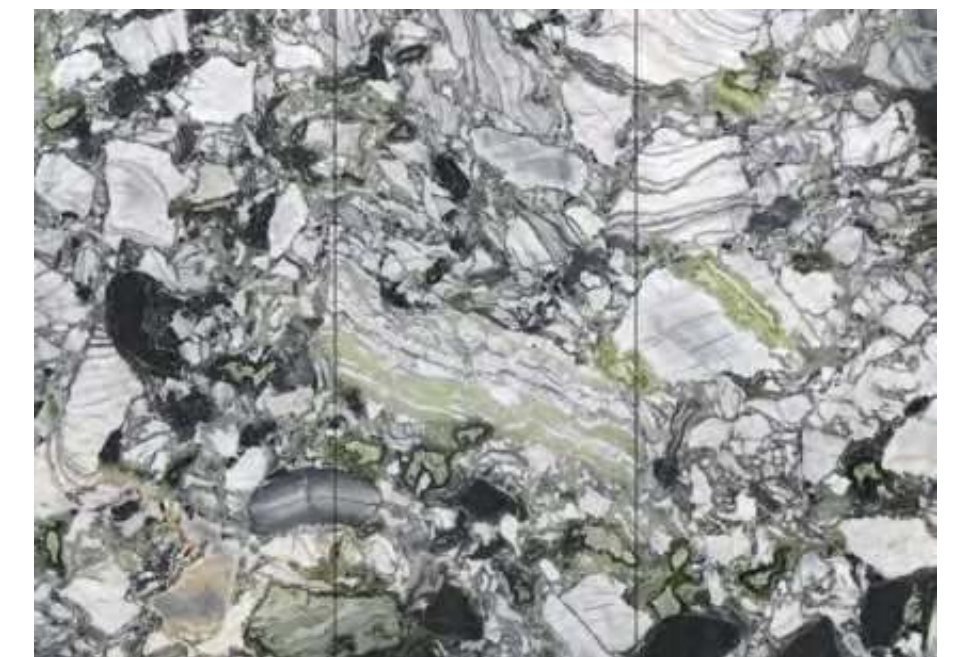

SURFACE CONTINUITY (Faces Supplied Randomly)

A-B-C