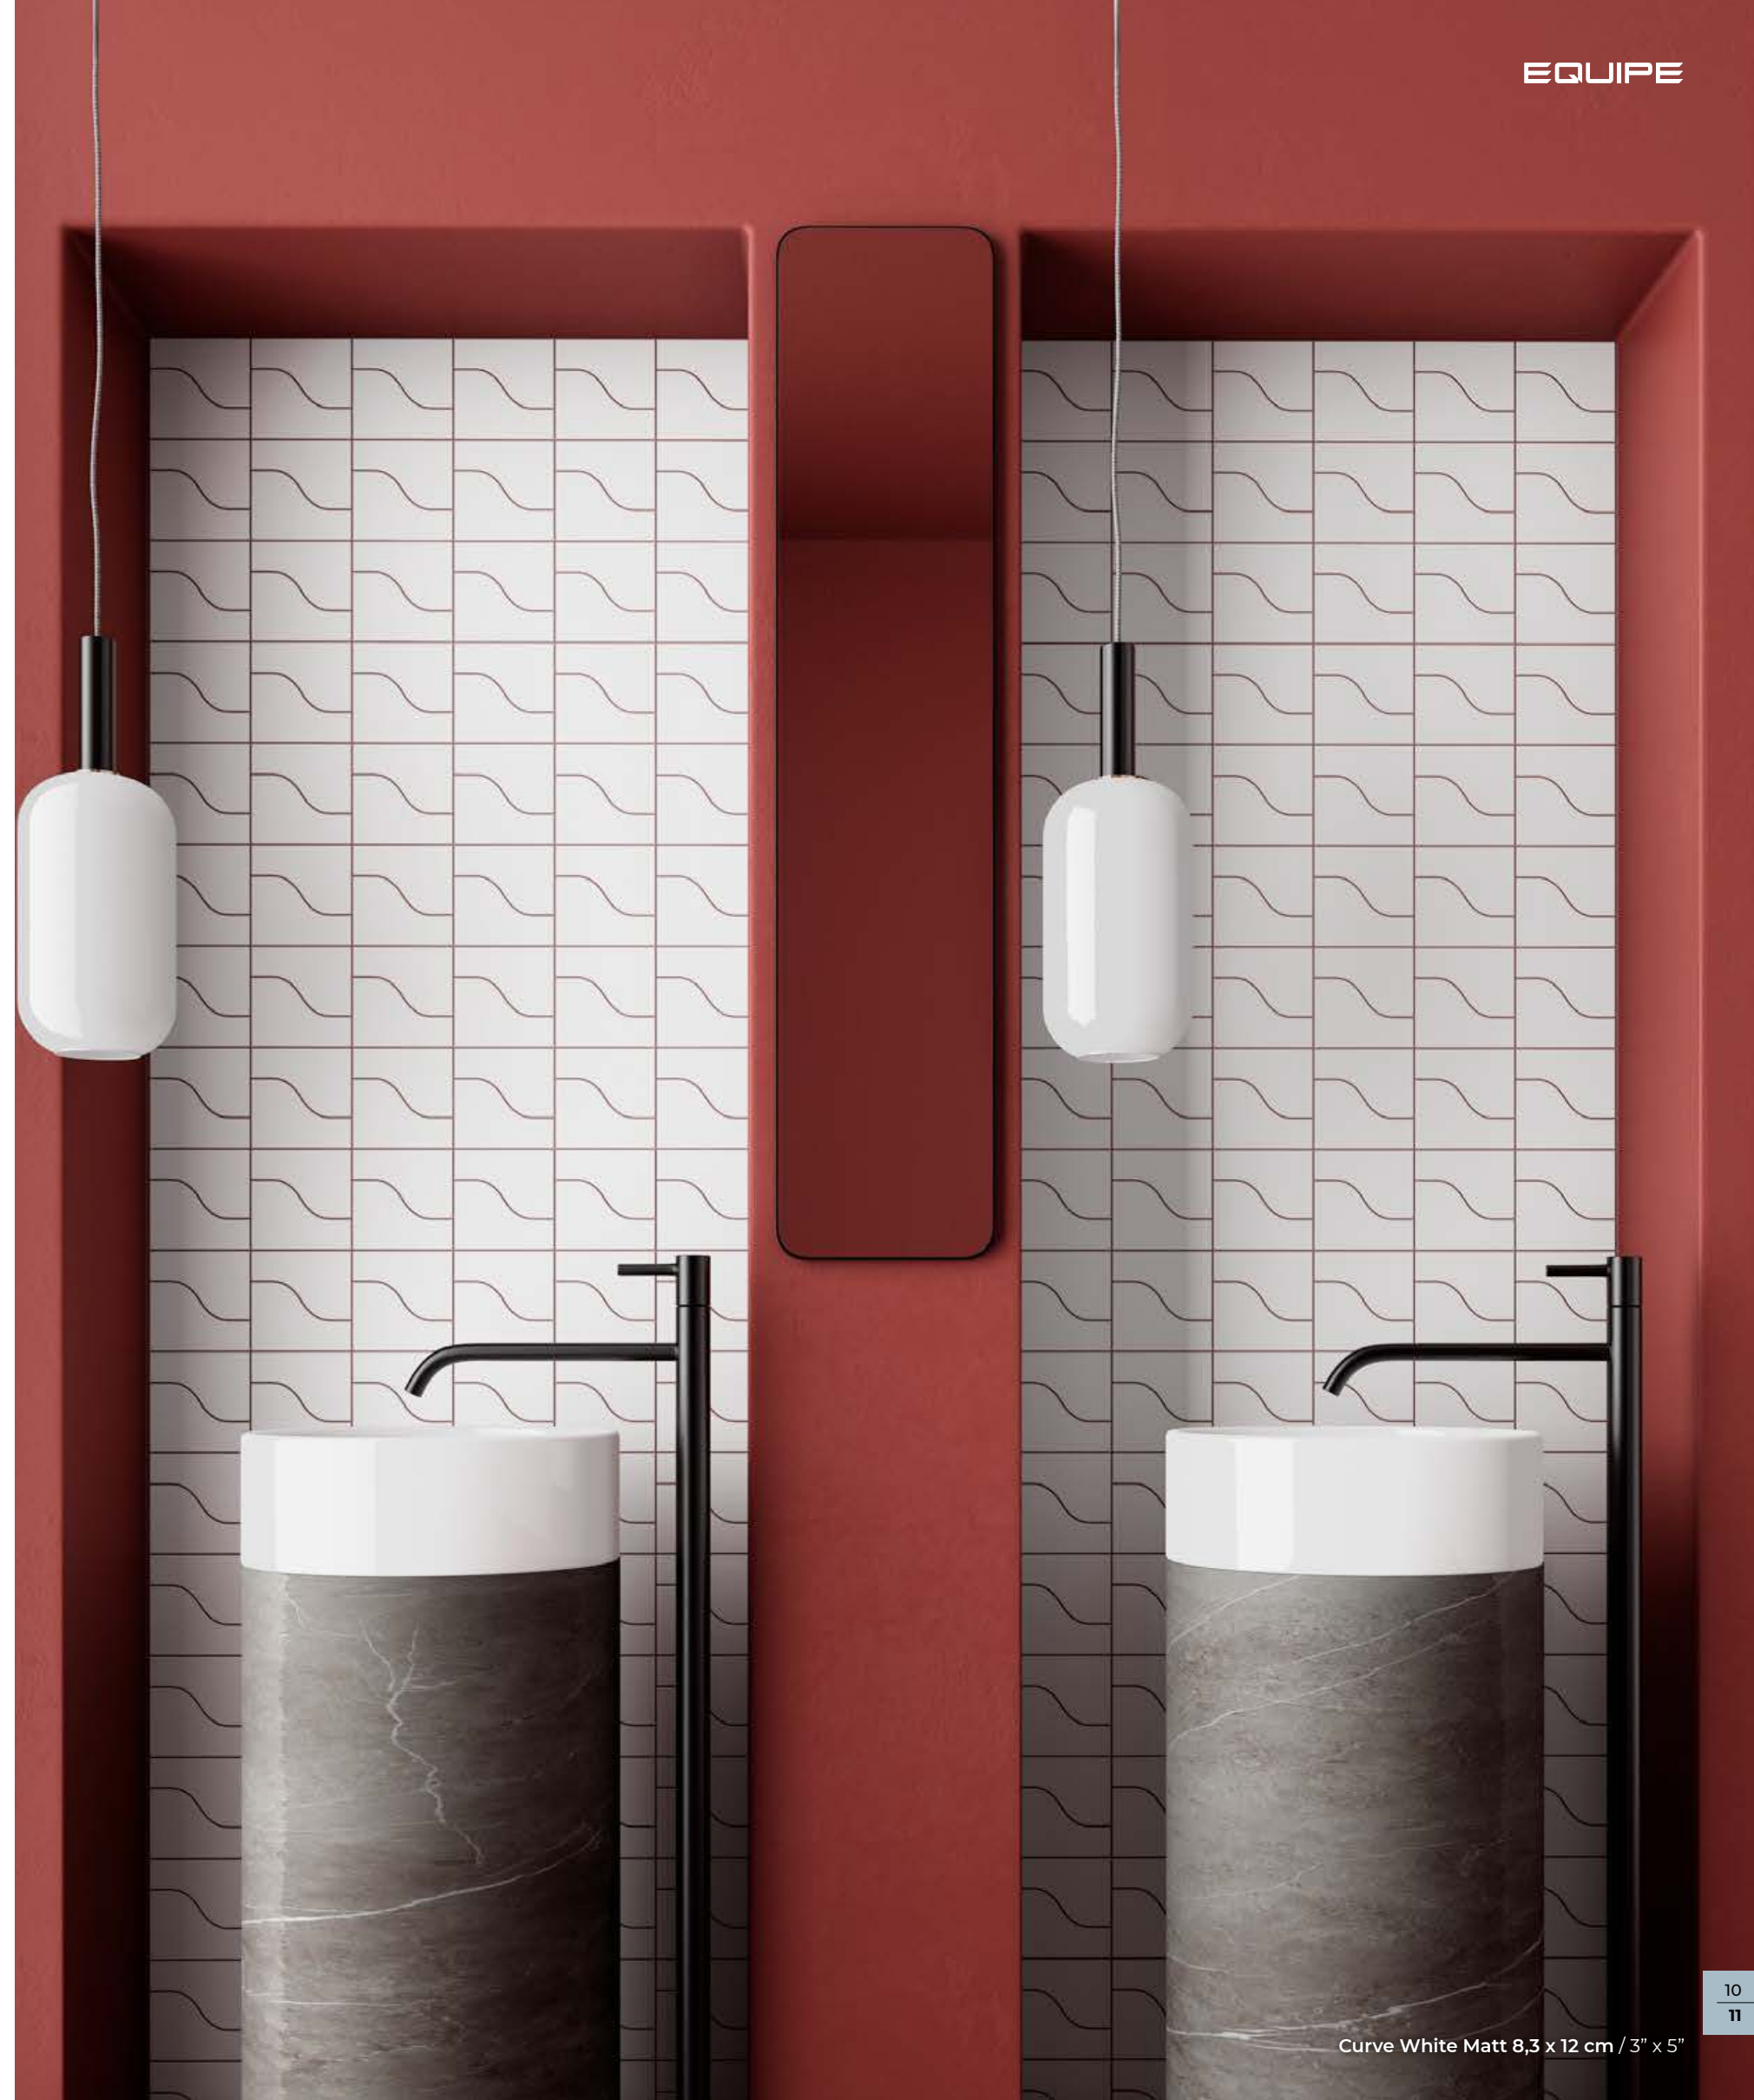

EQUIPE

Curve Ink Blue 8,3 x 12 cm / 3" x 5"

Curve

Curve Ink Blue, Ink Blue Matt 8,3 x 12 cm / 3" x 5"

EQUIPE

Curve Paon 8,3 x 12 cm / 3" x 5"

Curve Paon Matt 8,3 x 12 cm / 3" x 5"

Curve White Matt 8,3 x 12 cm / 3" x 5"

Curve

EQUIPE

Curve Pink Matt 8,3 x 12 cm / 3" x 5"

Curve Garden Green, Garden Green Matt 8,3 x 12 cm / 3" x 5"

Curve Ruby Shade Matt 8,3 x 12 cm / 3" x 5"

Curve Sunset 8,3 x 12 cm / 3" x 5"

Curve Sunset, White 8,3 x 12 cm / 3" x 5"