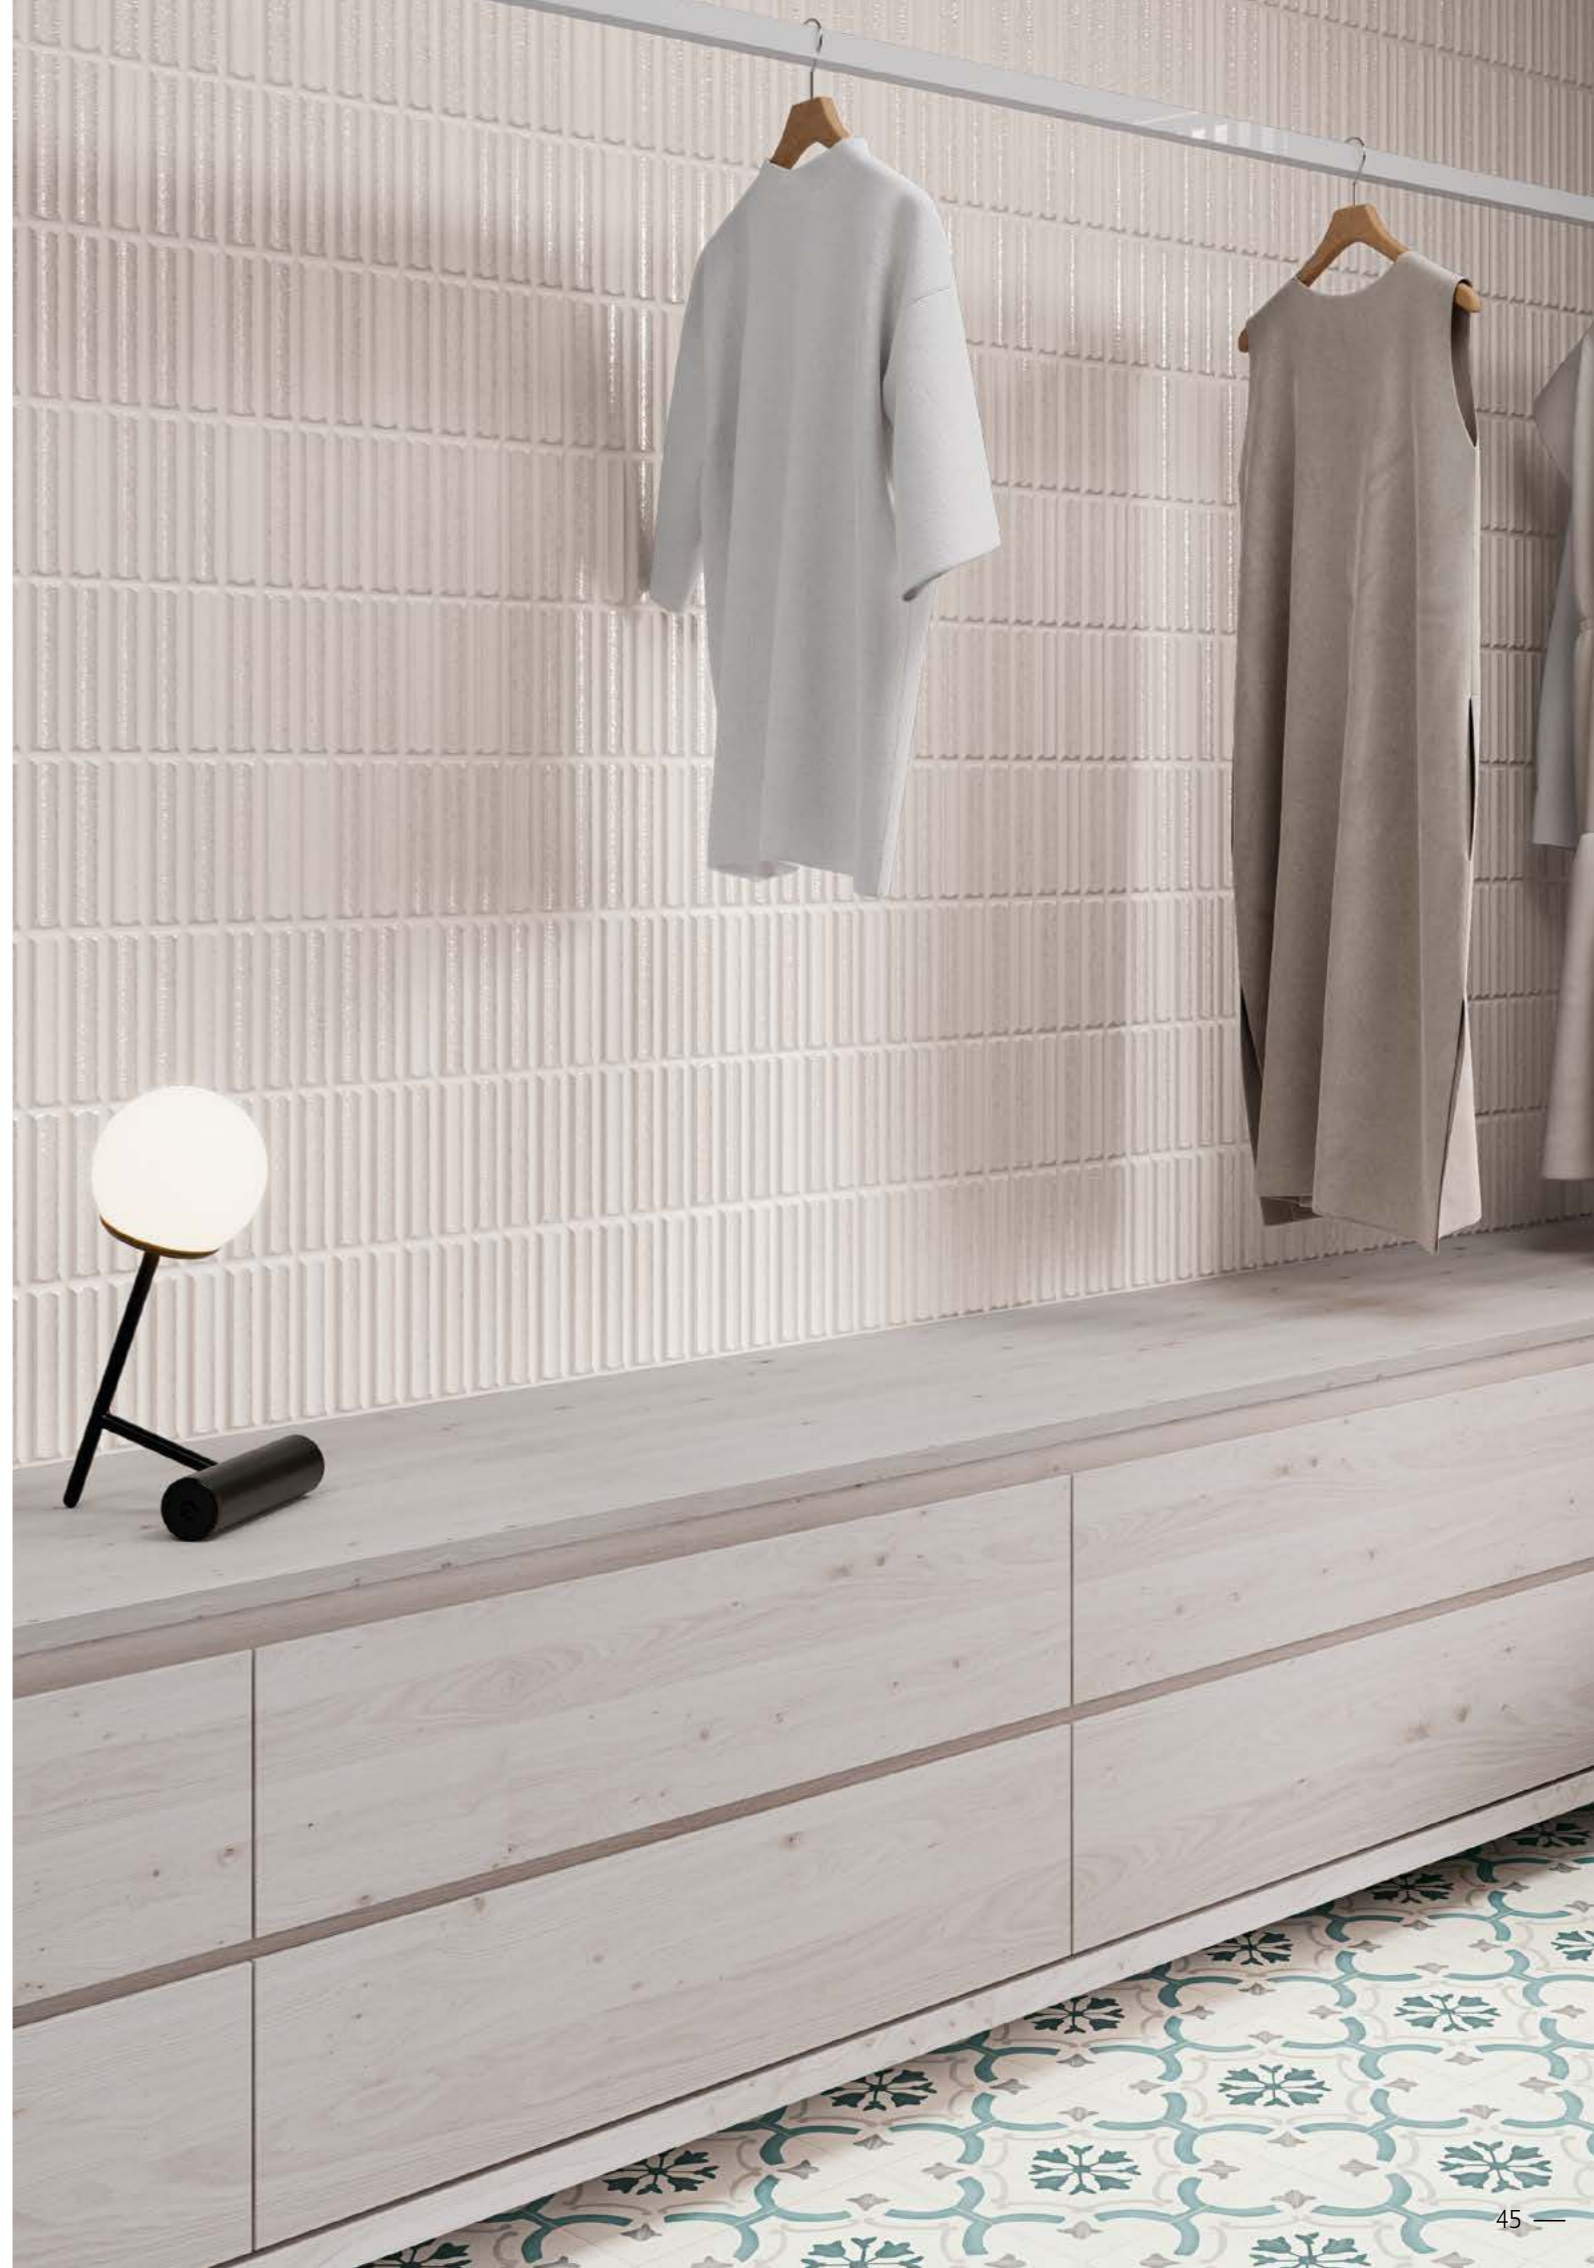

● MOVES SILVER/20X40
● SIROCCO BLUE ORNATE/22.3/9