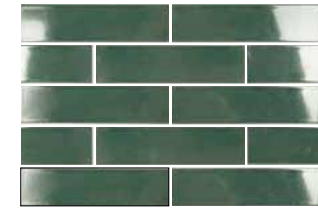

Imperfectly perfect!

A collection with a metro-type tile, but with incredible volumes. Reality is composed of 4 pieces: one flat, one with a concave central geometrical thickness, one convex and one with a double geometry, doubling the stakes. A design specially conceived to mix both thicknesses with a dazzling result. This collection stands out for its fiercely contemporary color palette and the classic ceramic effects of the enamels on its surface.

SPECTRUM NIGHT
7,5X30 / 3"X12"
P75 /M

Reality

7,5X30 3"X12"

REALITY SAHARA
7,5X30 / 3"X12"
P74 /M

REALITY RIVER
7,5X30 / 3"X12"
P74 /M

REALITY ACQUA
7,5X30 / 3"X12"
P74 /M

REALITY PALM
7,5X30 / 3"X12"
P74 /M