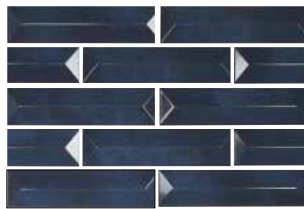

Imperfectly perfect!

A collection with a metro-type tile, but with incredible volumes. Reality is composed of 4 pieces: one flat, one with a concave central geometrical thickness, one convex and one with a double geometry, doubling the stakes. A design specially conceived to mix both thicknesses with a dazzling result. This collection stands out for its fiercely contemporary color palette and the classic ceramic effects of the enamels on its surface.

REFRACTION SAHARA
7,5X30 / 3"X12"
P75 /M

REFRACTION RIVER
7,5X30 / 3"X12"
P75 /M

REFRACTION ACQUA
7,5X30 / 3"X12"
P75 /M

REFRACTION PALM
7,5X30 / 3"X12"
P75 /M

SPECTRUM SAHARA
7,5X30 / 3"X12"
P75 /M

SPECTRUM RIVER
7,5X30 / 3"X12"
P75 /M