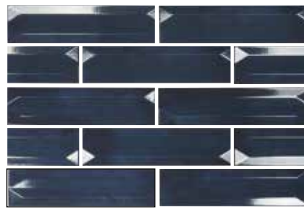

REFRACTION RIVER
7,5X30 / 3"X12"
P75 /M