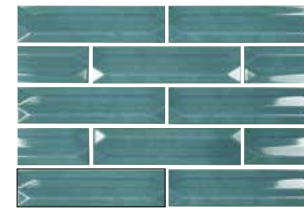

REFRACTION ACQUA
7,5X30 / 3"X12"
P75 /M