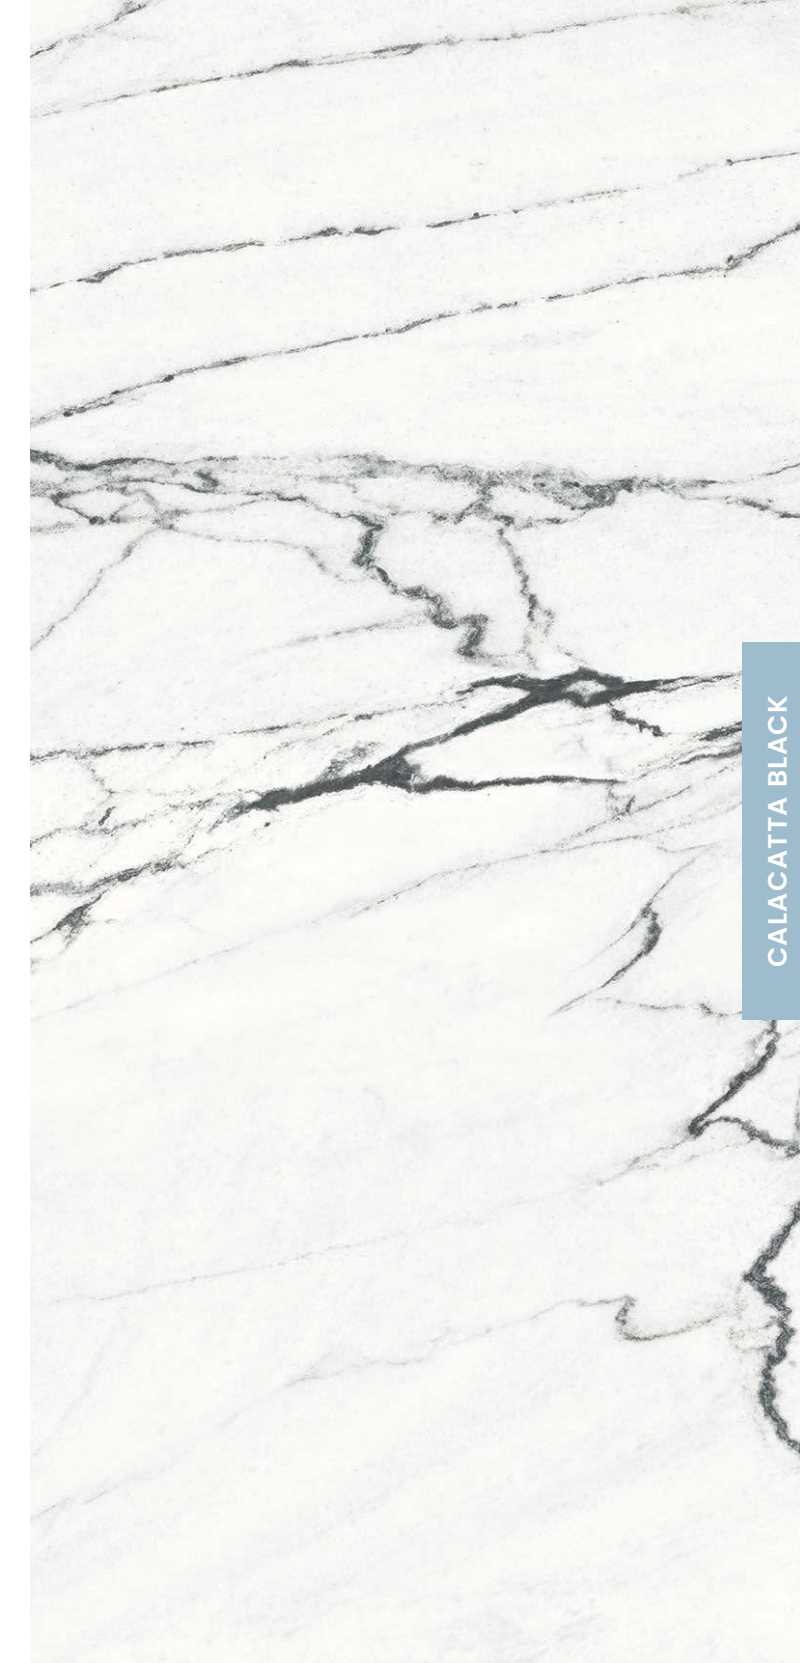

CALACATTA BLACK