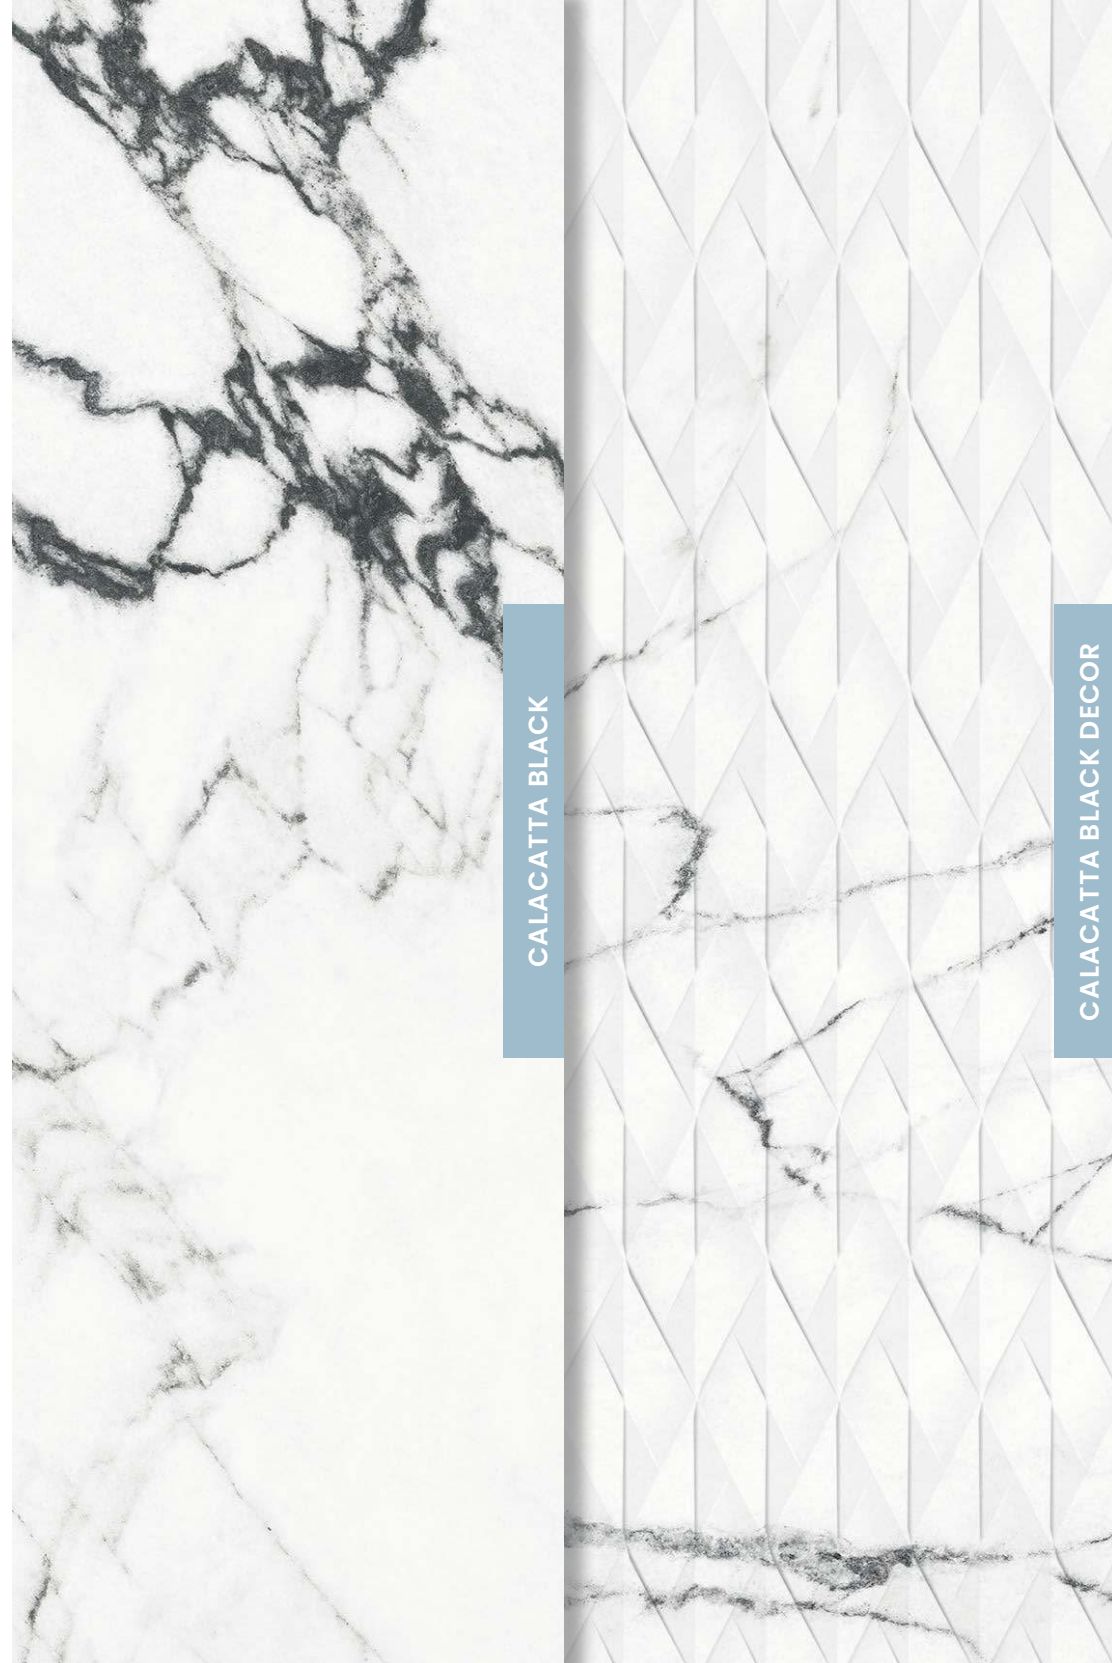

CALACATTA BLACK