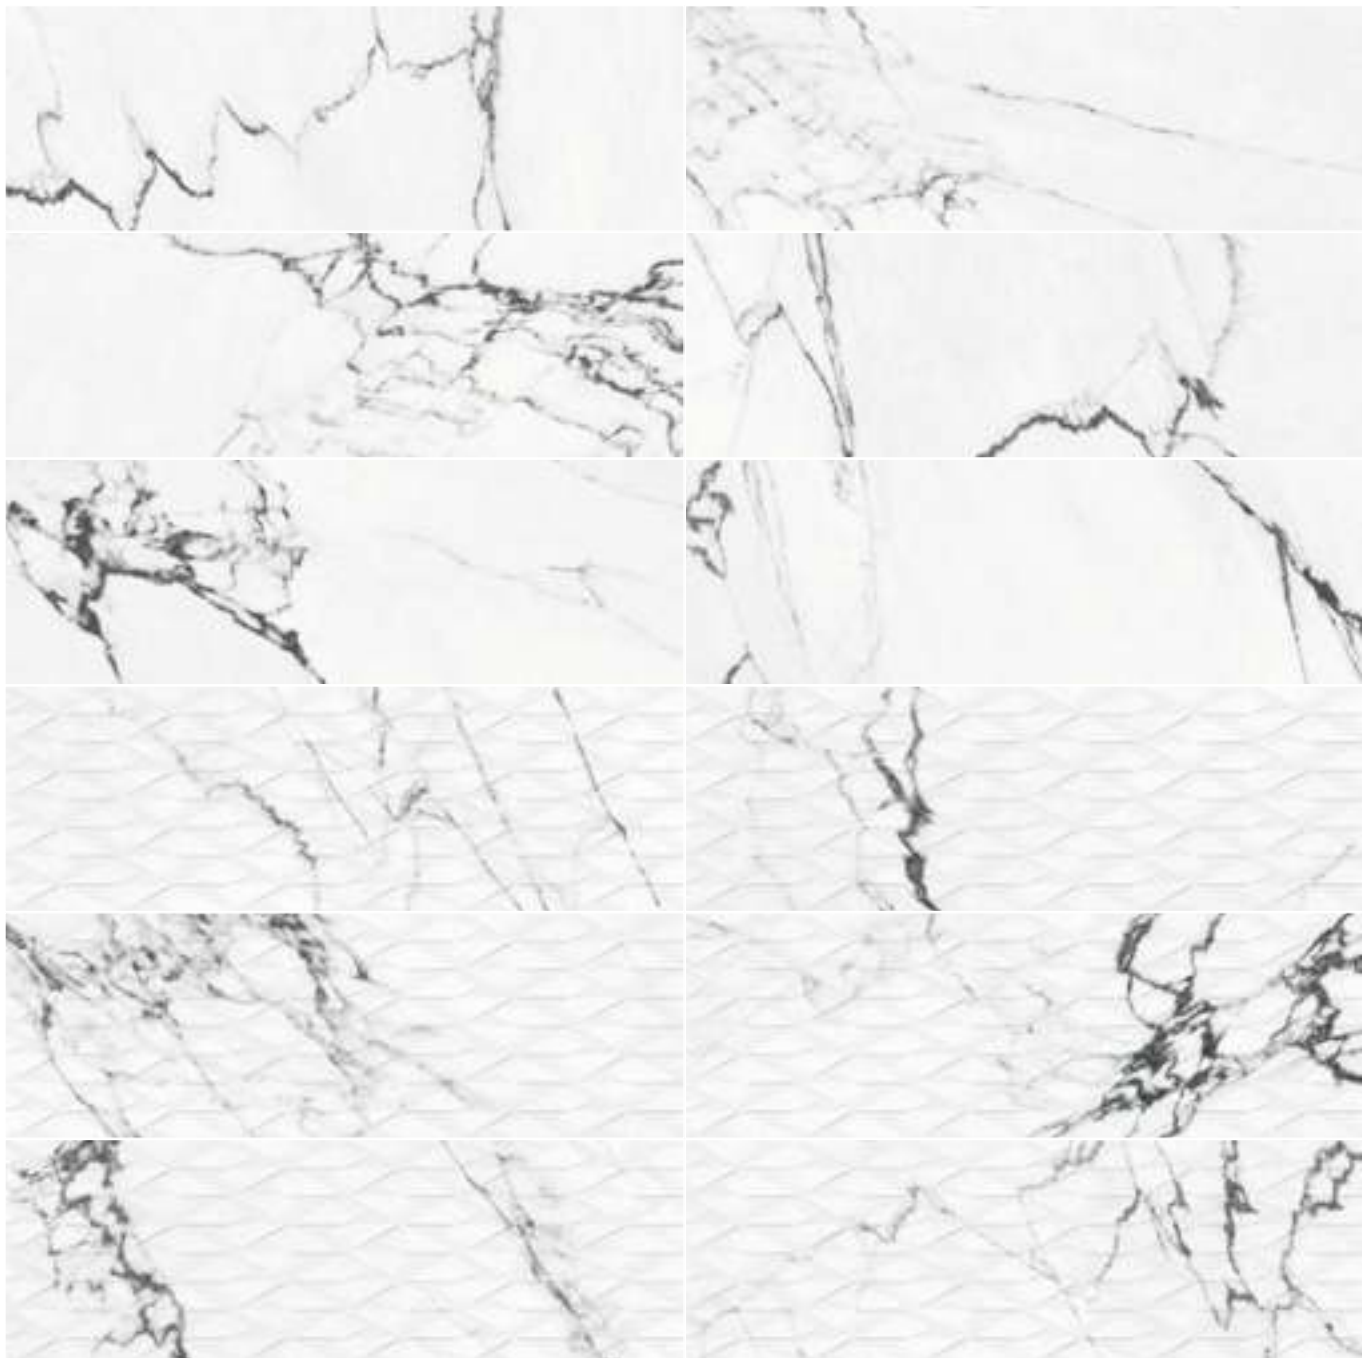

Calacatta Black

WHITE BODY | PASTA BLANCA
30x90 · 12"x36" 60x60 · 24"x24"

30x90 · 18x36"
21 design / diseños

60x60 · 24x24"
32 design / diseños