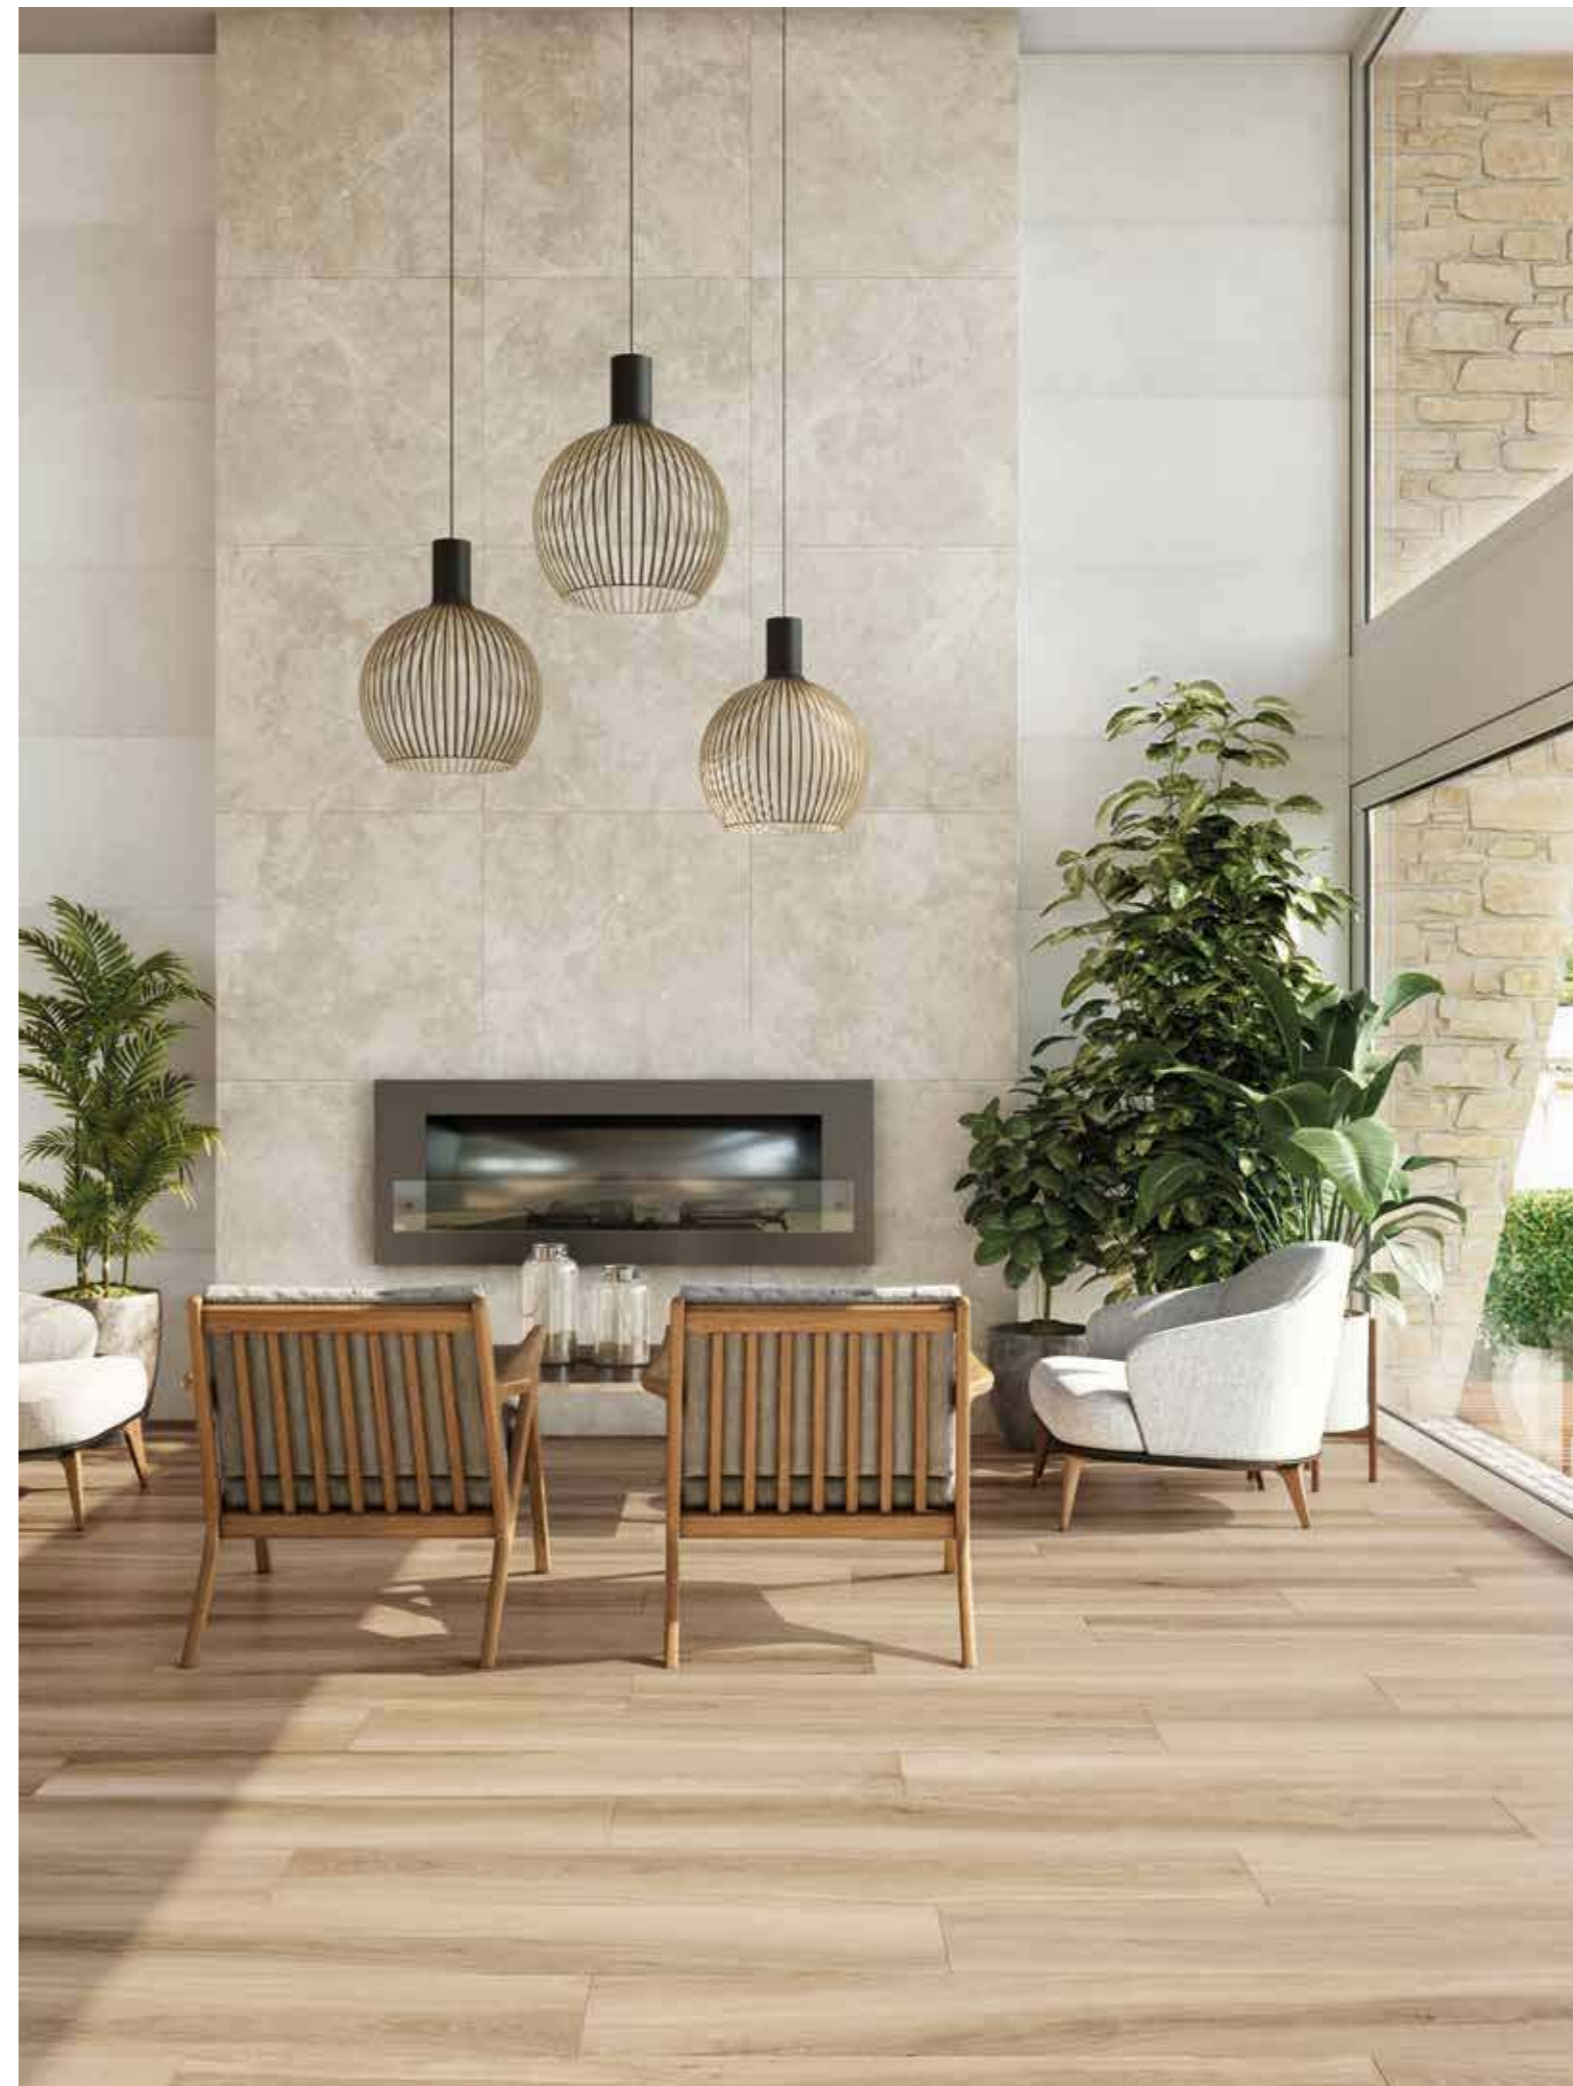

BOHARS

Floor tile Bohars Olivo 25x150. Wall tile Roadstone Pearl 30x90, Maiolica Royalblue 7,5x30 and Dc. Roadstone Mix 30x90.

BOHARS OLIVO 33 DESIGNS 25x150

Floor tile Bohars Olivo 25x150. Wall tile Caserta White 30x90, Maiolica Aquamarine 7,5x30 and Castrovillari White 60x120.