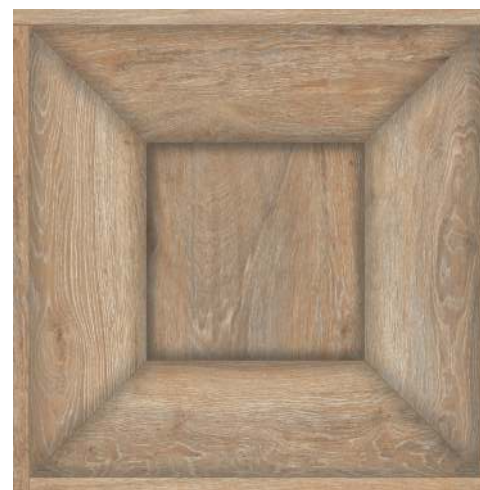

FUNDY SESAME RECT
90X90 / 36X36" L88/M