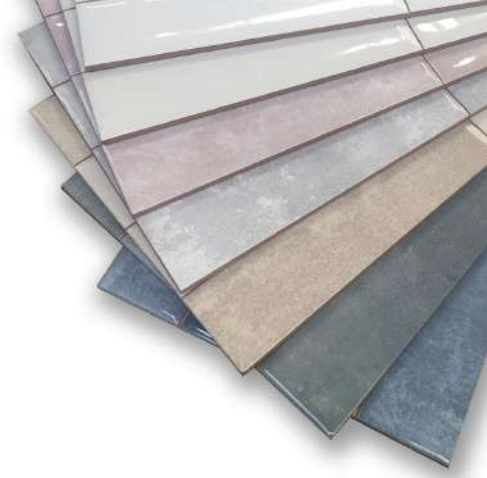

LUKEN · 30 x 60 cm Pre-cut Bricks by

Luken White GT7
30 x 60 cm
(Pre-cut 7,5 X 30 cm)