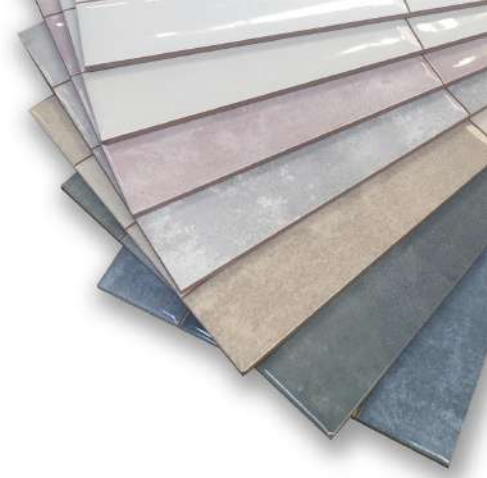

Luken Gray GT7
30 x 60 cm
(Pre-cut 7,5 X 30 cm)

Bliss R10 Finish(C2)
45 x 45 cm PEI III
(Pre-cut 22,5 x 22,5 cm) GT5

LUKEN · 30 x 60 cm Pre-cut Bricks by

Luken White GT7
30 x 60 cm
(Pre-cut 7,5 X 30 cm)

Luken Bone GT7
30 x 60 cm
(Pre-cut 7,5 X 30 cm)