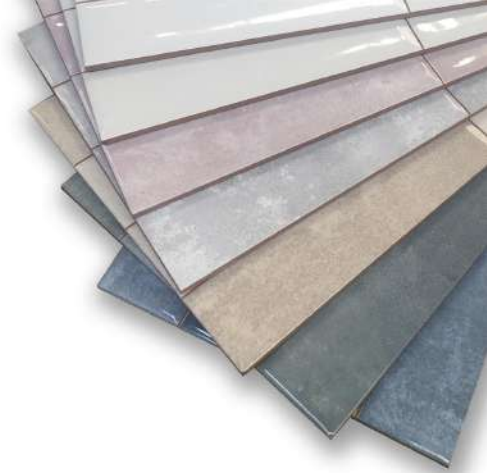

Never placing bricks was so easy!

Make **your life**
easier and brighter
Easy placement and
FLAWLESS *result*

Luken White GT7
 30 x 60 cm
 (Pre-cut 7,5 X 30 cm)

Luken Bone GT7
 30 x 60 cm
 (Pre-cut 7,5 X 30 cm)

Luken Marine
 30 x 60 cm
 (Pre-cut 7,5 X 30 cm)

Arinka R10 Finish(C2)
 45 x 45 cm PEI IV
 (Pre-cut 22,5 x 22,5 cm) GT5

Luken White GT7
30 x 60 cm
(Pre-cut 7,5 X 30 cm)

Luken Bone GT7
30 x 60 cm
(Pre-cut 7,5 X 30 cm)