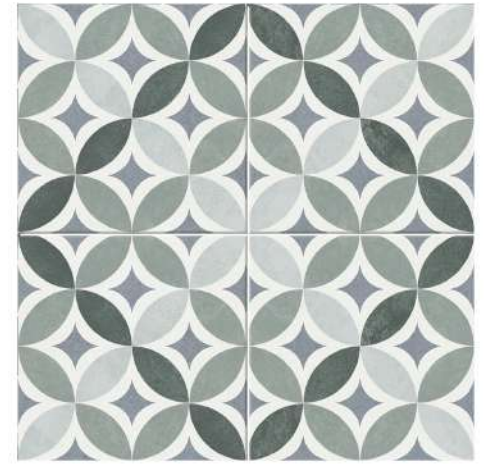

Luken Marine
 30 x 60 cm
 (Pre-cut 7,5 X 30 cm)

Arinka R10 Finish(C2)
 45 x 45 cm PEI IV
 (Pre-cut 22,5 x 22,5 cm) GT5

Luken White GT7
30 x 60 cm
(Pre-cut 7,5 X 30 cm)

Luken Bone GT7
30 x 60 cm
(Pre-cut 7,5 X 30 cm)

Luken Gray GT7
30 x 60 cm
(Pre-cut 7,5 X 30 cm)

Bliss R10 Finish(C2)
45 x 45 cm PEI III
(Pre-cut 22,5 x 22,5 cm) GT5

LUKEN · 30 x 60 cm Pre-cut Bricks by

Luken White GT7
30 x 60 cm
(Pre-cut 7,5 X 30 cm)

Luken Bone GT7
30 x 60 cm
(Pre-cut 7,5 X 30 cm)

Luken Aqua GT7
30 x 60 cm
(Pre-cut 7,5 X 30 cm)

Nicole R10 Finish(C2)
45 x 45 cm
(Pre-cut 22,5 x 22,5 cm)
PEI III
GT5

LUKEN · 30 x 60 cm Pre-cut Bricks by

Luken White GT7
30 x 60 cm
(Pre-cut 7,5 X 30 cm)