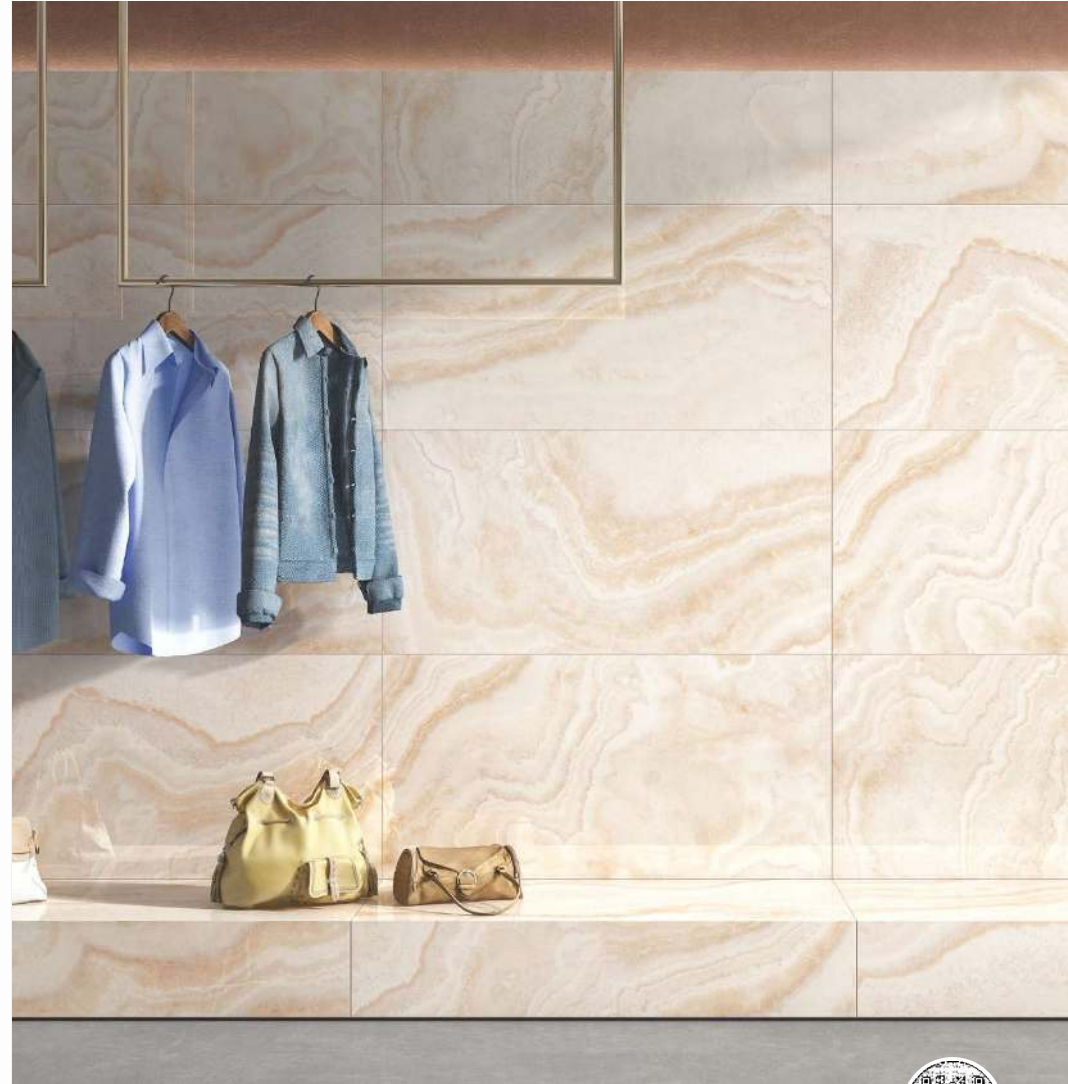

[Back Table of Content](#)

[Click Here](#)

Size

600x1200mm

Finish

- Glossy

Belfino Sunspot

8-R

Belfino Sunspot
600x1200mm | Finish - Glossy

Click Here

[← Back Table of Content](#)

Size

600x1200mm

Finish

- Glossy

Belfino Blue