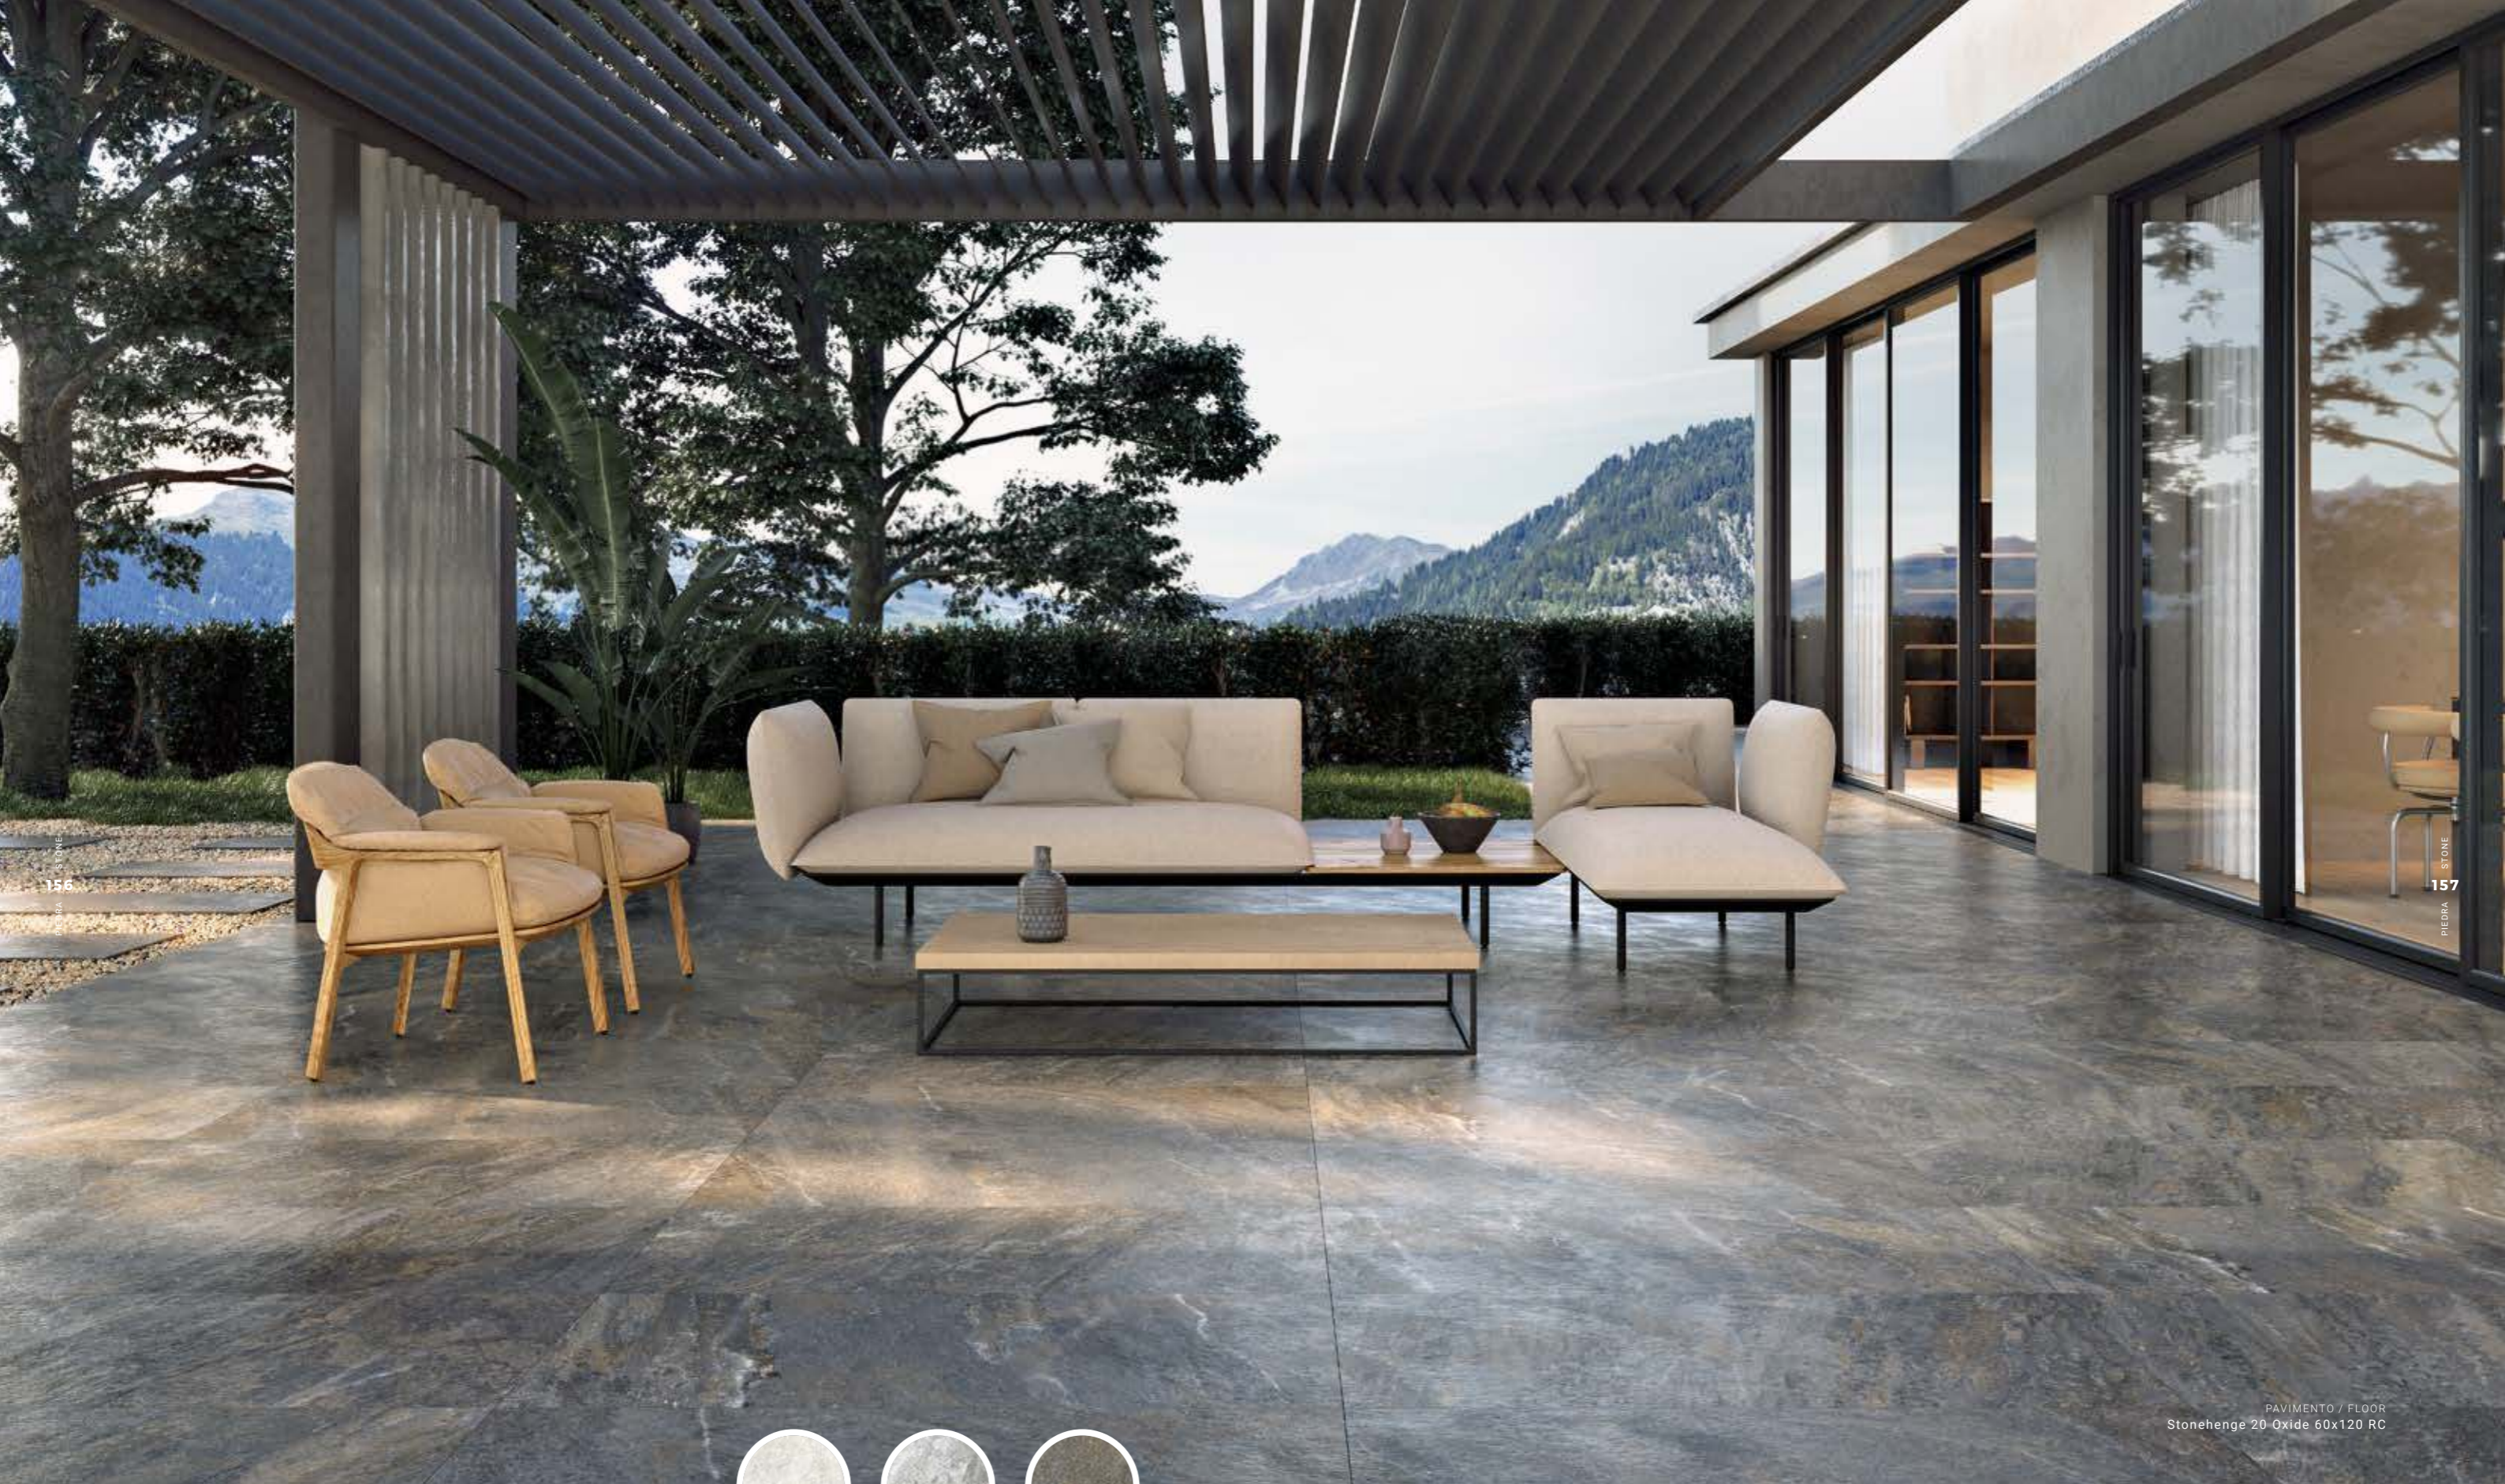

156

157

PAVIMENTO / FLOOR
Stonehenge 20 Oxide 60x120 RC

STONEHENGE

STONE COLLECTION

BIM
LIBRARY

PORCELÁNICO | PORCELAIN TILE

60x60x2 cm RC | 24"x24"x0,8" RC	31,6x60,8 cm | 12"x24"
60x90x2 cm RC | 24"x36"x0,8" RC	60x60 cm RC | 24"x24" RC
60x120x2 cm RC | 24"x48"x0,8" RC	60x90 cm RC | 24"x36" RC
100x100x2 cm RC | 40"x40"x0,8" RC	60x120 cm RC | 24"x48" RC
	100x100 cm RC | 40"x40" RC