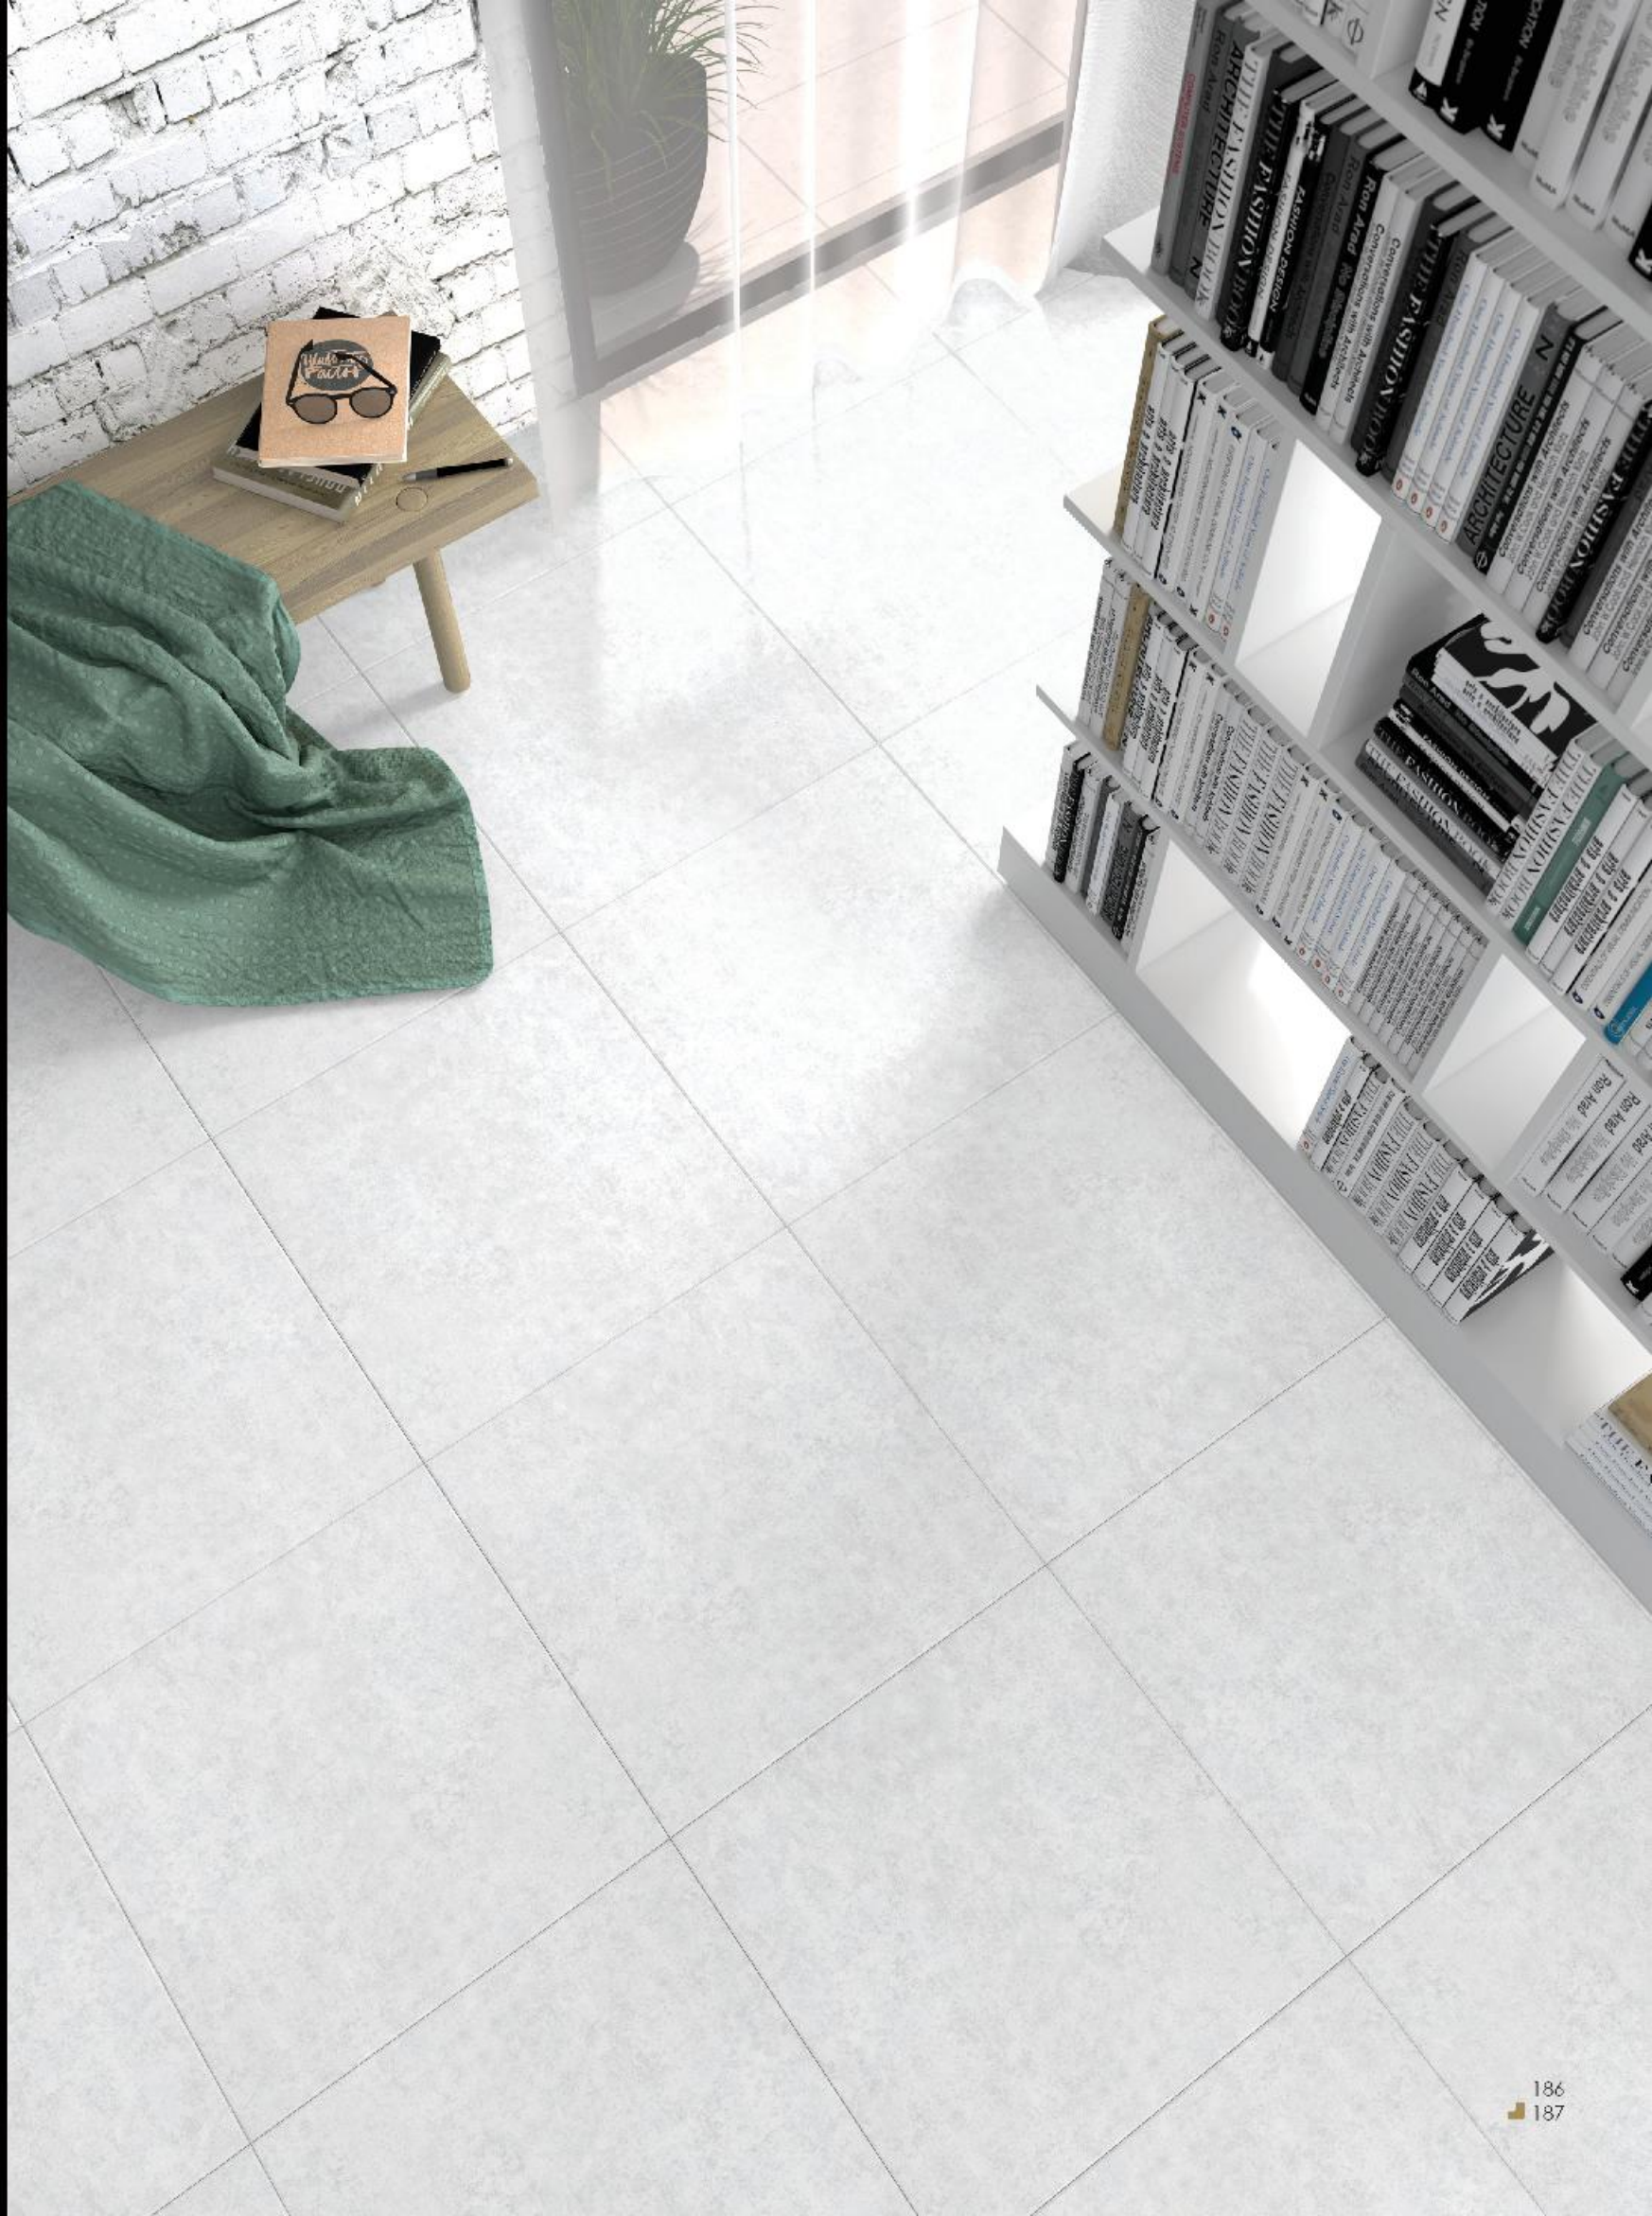

RIO COLLECTION

60 x 120 cm.

Complementary Products

- **Matt**
- Different Faces: 3
- Color: Black, White

MARICHI
CAFE

RIO COLLECTION
60 x 120 cm.

Rio Black Design

60x120 cm.

RIO COLLECTION

60 x 60 cm.

- Different Faces: 3
- **Matt**
- Color: White, Black

RIO COLLECTION

40 x 40 cm.

- Different Faces: 8
- **Matt**
- Color: White