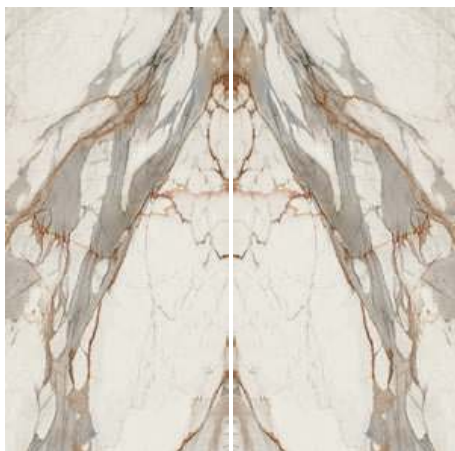

ASCALE

NEW
MACCHIA VECCHIA GOLD
(330)

El mármol Macchia Vecchia Gold proviene de la zona de Carrara, Italia. Un modelo con fondo blanco marfil y unas intensas vetas grises con reflejos anaranjados. Sin duda, un diseño agresivo y con mucha personalidad para destacar los espacios.

The Macchia Vecchia Gold marble comes from the Carrara region of Italy. It offers an ivory white background and intense grey veining with orangey highlights. It is unquestionably an aggressive design with strong personality for making certain spaces stand out.

BOOKMATCH
6mm / 12mm / 20mm
COLOCACIÓN / LAYING 1

126"x63"
320x160