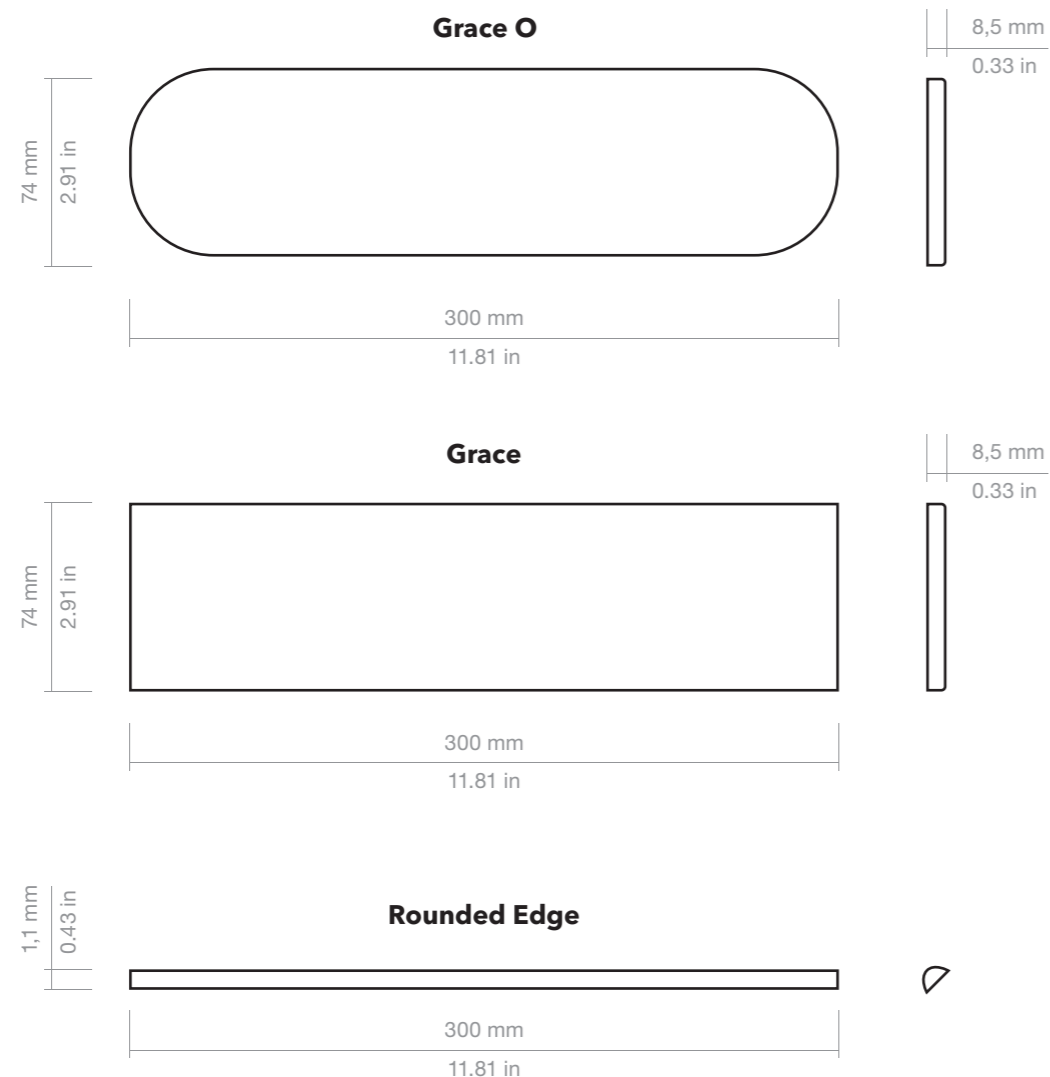

BEFORE INSTALLING THE PRODUCT

The surface where the product is being installed must be clean and level. It is recommended that the layout of the product is prepared before the final installation. Make sure you choose an adhesive apt for the area where the product is being installed. For installation on porous surfaces we recommend: Kerakoll Special® Eco, and for Non-porous surfaces: Kerakoll serie H40® Eco.

The choice of quality grouting mortar is crucial. We recommend Kerakoll Fugabella® Color. (www.kerakoll.com)

TO ENHANCE YOUR WOW PRODUCT

In order to obtain the maximum WOW effect, use 1 mm - 0.039 in spacers between the tiles to maintain an even installation over the whole surface. The colour of the grout should be as close as possible to the colour of your product. Once the area has been grouted, and before the grout dries, remove any excess material with a damp sponge.

MAINTENANCE

Maintenance free. Easy and practical to care for, due to the high standard of technical characteristics in each WOW ceramic product. Avoid abrasive or acidic cleaning products. It is recommended to clean with clear water.

ANTES DE LA COLOCACIÓN

Preparar la superficie sobre la que se va a colocar tu producto WOW. Debe estar limpia y aplomada. Se recomienda plantear la colocación, previo a su instalación. Elegir el material de agarre en función de las características de la superficie. Se recomienda para colocación general en superficies porosas: Kerakoll special® Eco. y para superficies no porosas como el pladur: kerakoll serie H40® Eco.

Es importante la elección de un material de rejunte de calidad. WOW recomienda utilizar el material de rejunte Kerakoll fugabella® Color (www.kerakoll.com), cuyas características son especialmente adecuadas para este revestimiento.

PARA ENSALZAR EL ASPECTO DE TU PRODUCTO WOW

Se recomiendan separadores de 1 mm para colocar las piezas y conseguir de esta forma un aspecto WOW óptimo. También es aconsejable que el color de rejuntado sea similar al color del producto elegido. Una vez rejuntado el producto, y antes de que se endurezca, retirar el material sobrante de rejuntado con una esponja mojada en agua.

MANTENIMIENTO

Práctico y sencillo de limpiar, dadas las excelentes características técnicas del producto WOW, tan sólo es necesario un cuidado rutinario, evitando la utilización de productos abrasivos o ácidos. Se recomienda limpiar exclusivamente con agua limpia.