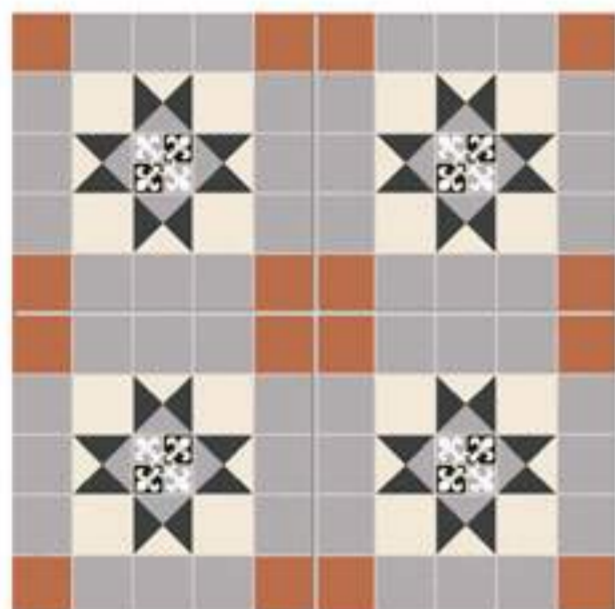

SALISBURY

45 x 45 (Pre-cut 22,5 x 22,5)

Salisbury

G7

45 x 45 CM (Pre-cut 22,5 x 22,5 CM)

PEI III - MOSH 7

C1/R9