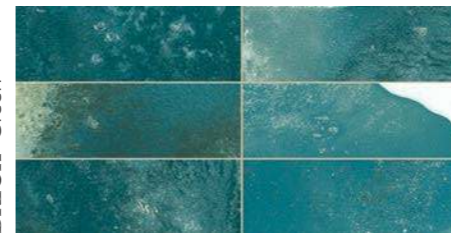

# FS Tradition

Single fired floor tiles

FS TRADITION BRICK White

FS TRADITION SQUARE White

FS TRADITION BRICK Silver

FS TRADITION SQUARE Silver

FS TRADITION BRICK Green

FS TRADITION SQUARE Green

FS TRADITION BRICK Blue

FS TRADITION SQUARE Blue