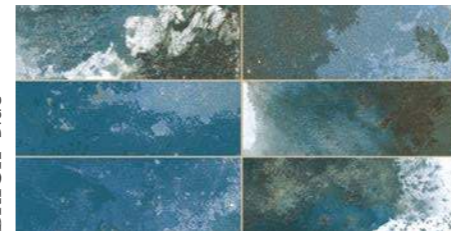

# FS Tradition

Single fired floor tiles

FS TRADITION BRICK White

FS TRADITION SQUARE White

FS TRADITION BRICK Silver

FS TRADITION SQUARE Silver

FS TRADITION BRICK Green

FS TRADITION SQUARE Green

FS TRADITION BRICK Blue

FS TRADITION SQUARE Blue