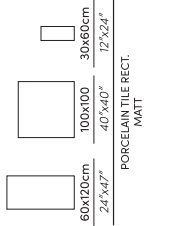

Wall & Floor / Scarlet Soft White / Scarlet Blue
PUL Rect. 60X120cm - 24"X47"

*Seductive
transparency
and MAGICAL
tonality.*

Floor | Scarlet Soft Ivory MT Rect. 100X100cm - 40"X40"

WEBSITE

SCARLET

PORCELAIN TILE

SOFT IVORY

SOFT WHITE

*Seductive
transparency and
MAGICAL
tonality.*

Wall | Scarlet Soft White MT Rect. / Scarlet Black PUL Rect. 60X120cm · 24"X47"
Floor | Scarlet Soft Ivory MT Rect. 100X100cm · 24"X40"