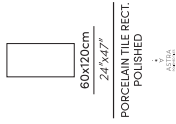

Wall & Floor / Scarlet Soft White / Scarlet Blue
PUL Rect. 60X120cm - 24"X47"

*Seductive
transparency
and MAGICAL
tonality.*

Floor | Scarlet Soft Ivory MT Rect. 100X100cm - 40"X40"

WEBSITE

SCARLET

PORCELAIN TILE

SOFT IVORY

SOFT WHITE

*Seductive
transparency and
MAGICAL
tonality.*

Wall | Scarlet Soft White MT Rect. / Scarlet Black PUL Rect. 60X120cm · 24"X47"
Floor | Scarlet Soft Ivory MT Rect. 100X100cm · 24"X40"