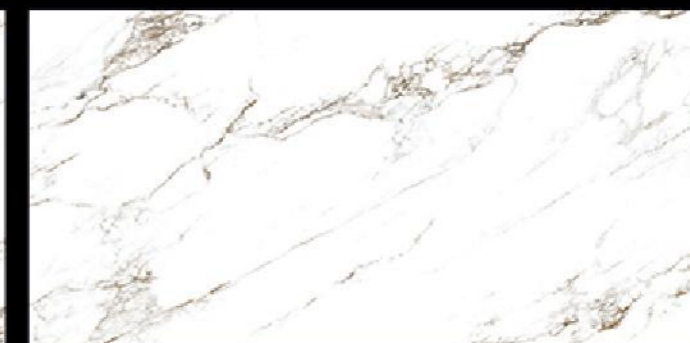

Available Sizes

ROSALIN COLLECTION

60 x 120 cm.

Complementary Products

- Matt
- Different Faces: 4
- Color: White

ROSALINE COLLECTION

60 x 120 cm.

ROSALINE COLLECTION

60 x 60 cm.

- Different Faces: 6
- **Matt**
- Color: White