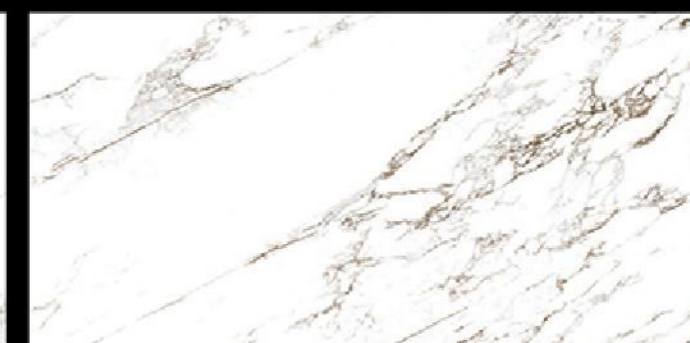

Available Sizes

ROSALIN COLLECTION

60 x 120 cm.

Complementary Products

- Matt
- Different Faces: 4
- Color: White

ROSALINE COLLECTION

60 x 120 cm.

ROSALINE COLLECTION

60 x 60 cm.

- Different Faces: 6
- **Matt**
- Color: White