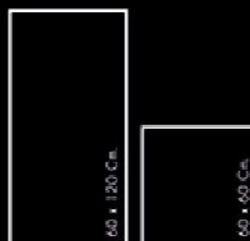

Available Sizes

ROSALIN COLLECTION

60 x 120 cm.

Complementary Products

- Matt
- Different Faces: 4
- Color: White

ROSALINE COLLECTION

60 x 120 cm.

ROSALINE COLLECTION

60 x 60 cm.

- Different Faces: 6
- **Matt**
- Color: White