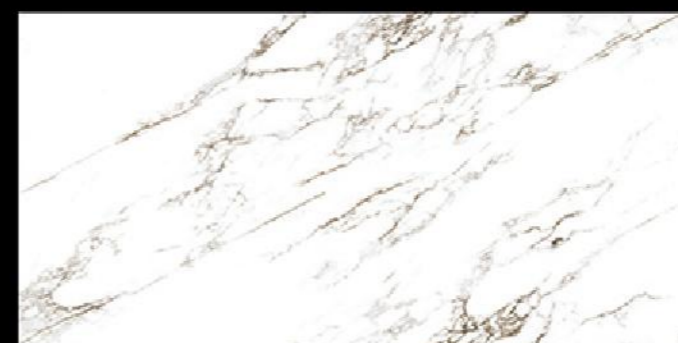

Available Sizes

ROSALIN COLLECTION

60 x 120 cm.

Complementary Products

- Matt
- Different Faces: 4
- Color: White

ROSALINE COLLECTION

60 x 120 cm.

ROSALINE COLLECTION

60 x 60 cm.

- Different Faces: 6
- **Matt**
- Color: White