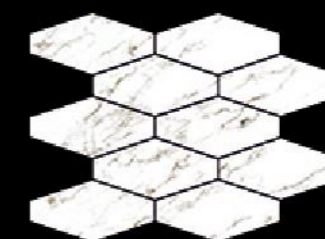

Available Sizes

ROSALIN COLLECTION

60 x 120 cm.

Complementary Products

- Matt
- Different Faces: 4
- Color: White

ROSALINE COLLECTION

60 x 120 cm.

ROSALINE COLLECTION

60 x 60 cm.

- Different Faces: 6
- **Matt**
- Color: White