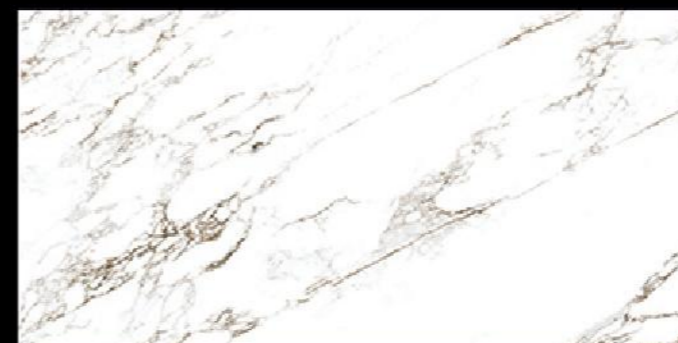

Available Sizes

ROSALIN COLLECTION

60 x 120 cm.

Complementary Products

- Matt
- Different Faces: 4
- Color: White

ROSALINE COLLECTION

60 x 120 cm.

ROSALINE COLLECTION

60 x 60 cm.

- Different Faces: 6
- **Matt**
- Color: White