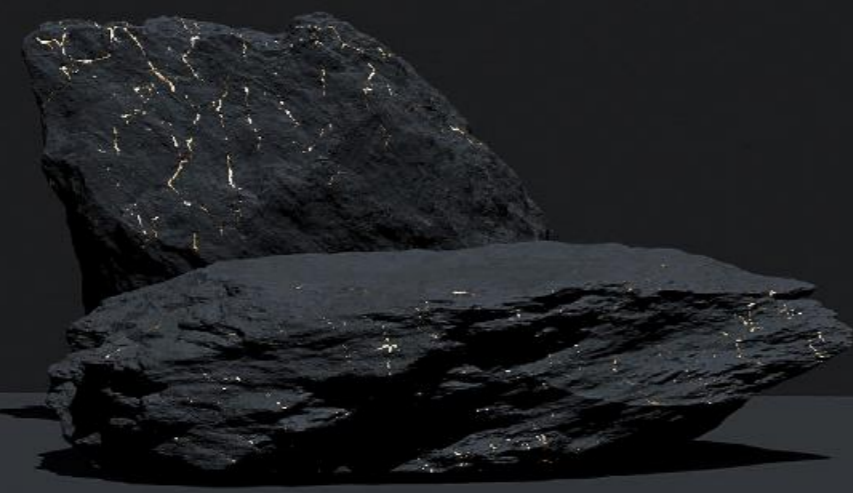

SEMI POLISHED TILES

Semi polished tile also known as "Lappato" retains elaborate techniques to achieve a polished tile surface. The tile is lightly polished, using the same process as polished porcelain. However the layer of the glaze is very thin in comparison to the full polish finished.

GOLDIS TILE SOUGHT OUT THE PUREST MATERIAL DIRECTLY AT THE SOURCE, ACCOMPANIED BY LEADING EXPERTS IN THE FIELD OF NATURAL MARBLES.

ELEGANCE COLLECTION
60 x 120 cm.

ELEGANCE COLLECTION

60 x 120 cm.

Complementary Products

- Semi Polished
- Different Faces: 6
- Color: White