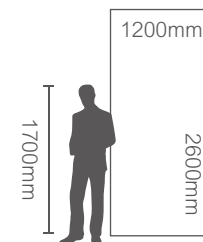

- Kitchen Cabinet
- Vanity
- Outer Wall
- Furniture
- Closet
- TV Bench
- Floor
- Background Wall
- Staircase Step
- Infinite Possibilities

SURFACE CONTINUITY (Faces Supplied Randomly)