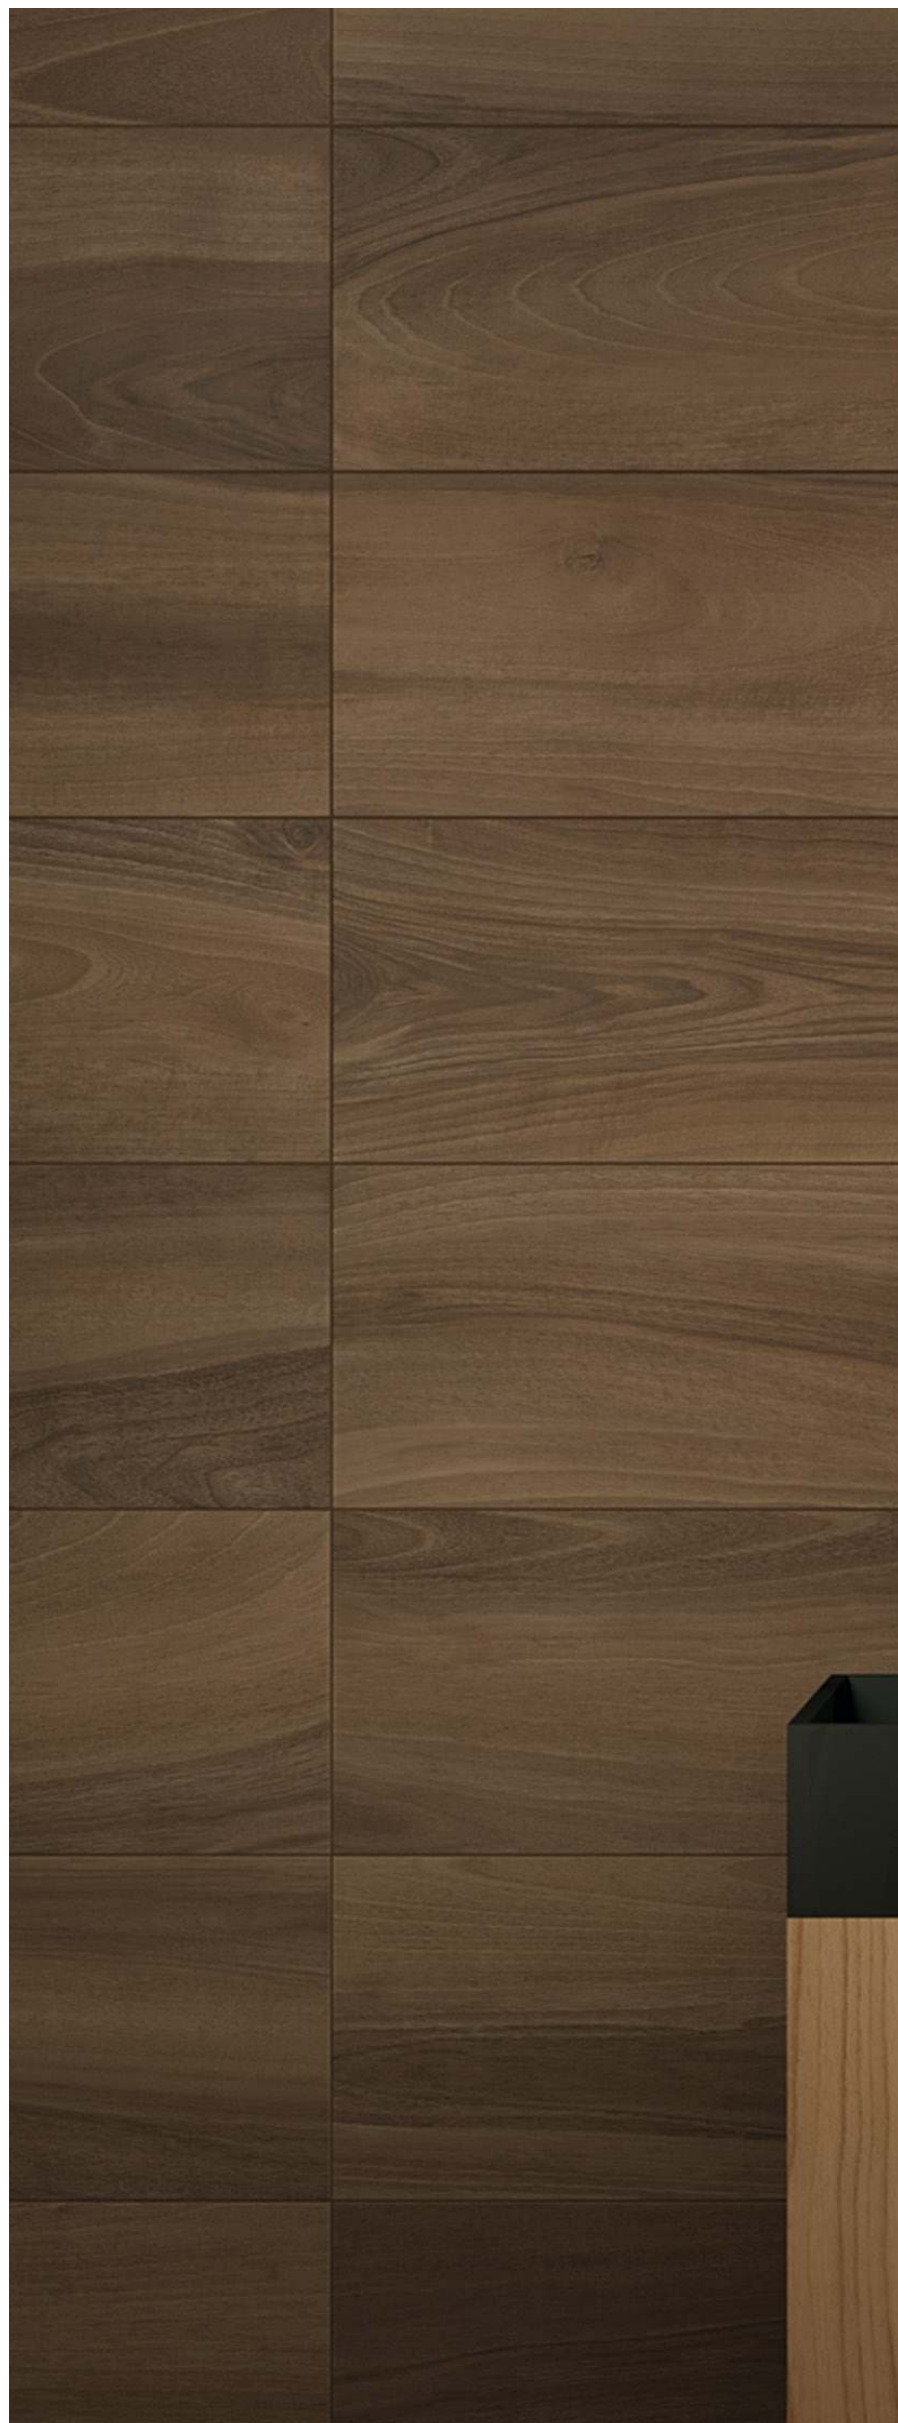

MAISON

brandy & champagne

ИЗЫСКАННАЯ ПРИВЛЕКАТЕЛЬНОСТЬ ПОВЕРХНОСТЕЙ

Коллекция Maison великолепно подходит для современных коммерческих интерьеров, где мультимедийная укладка и элегантные сочетания цветов создают эффектные по виду покрытия. Выраженный рисунок волокон придает стенам роскошную нарядность, а интерьеру в целом – чарующую глубину.

Maison Brandy
Мезон Бренди
30x120

Maison Champagne
Мезон Шампэйн
20x120