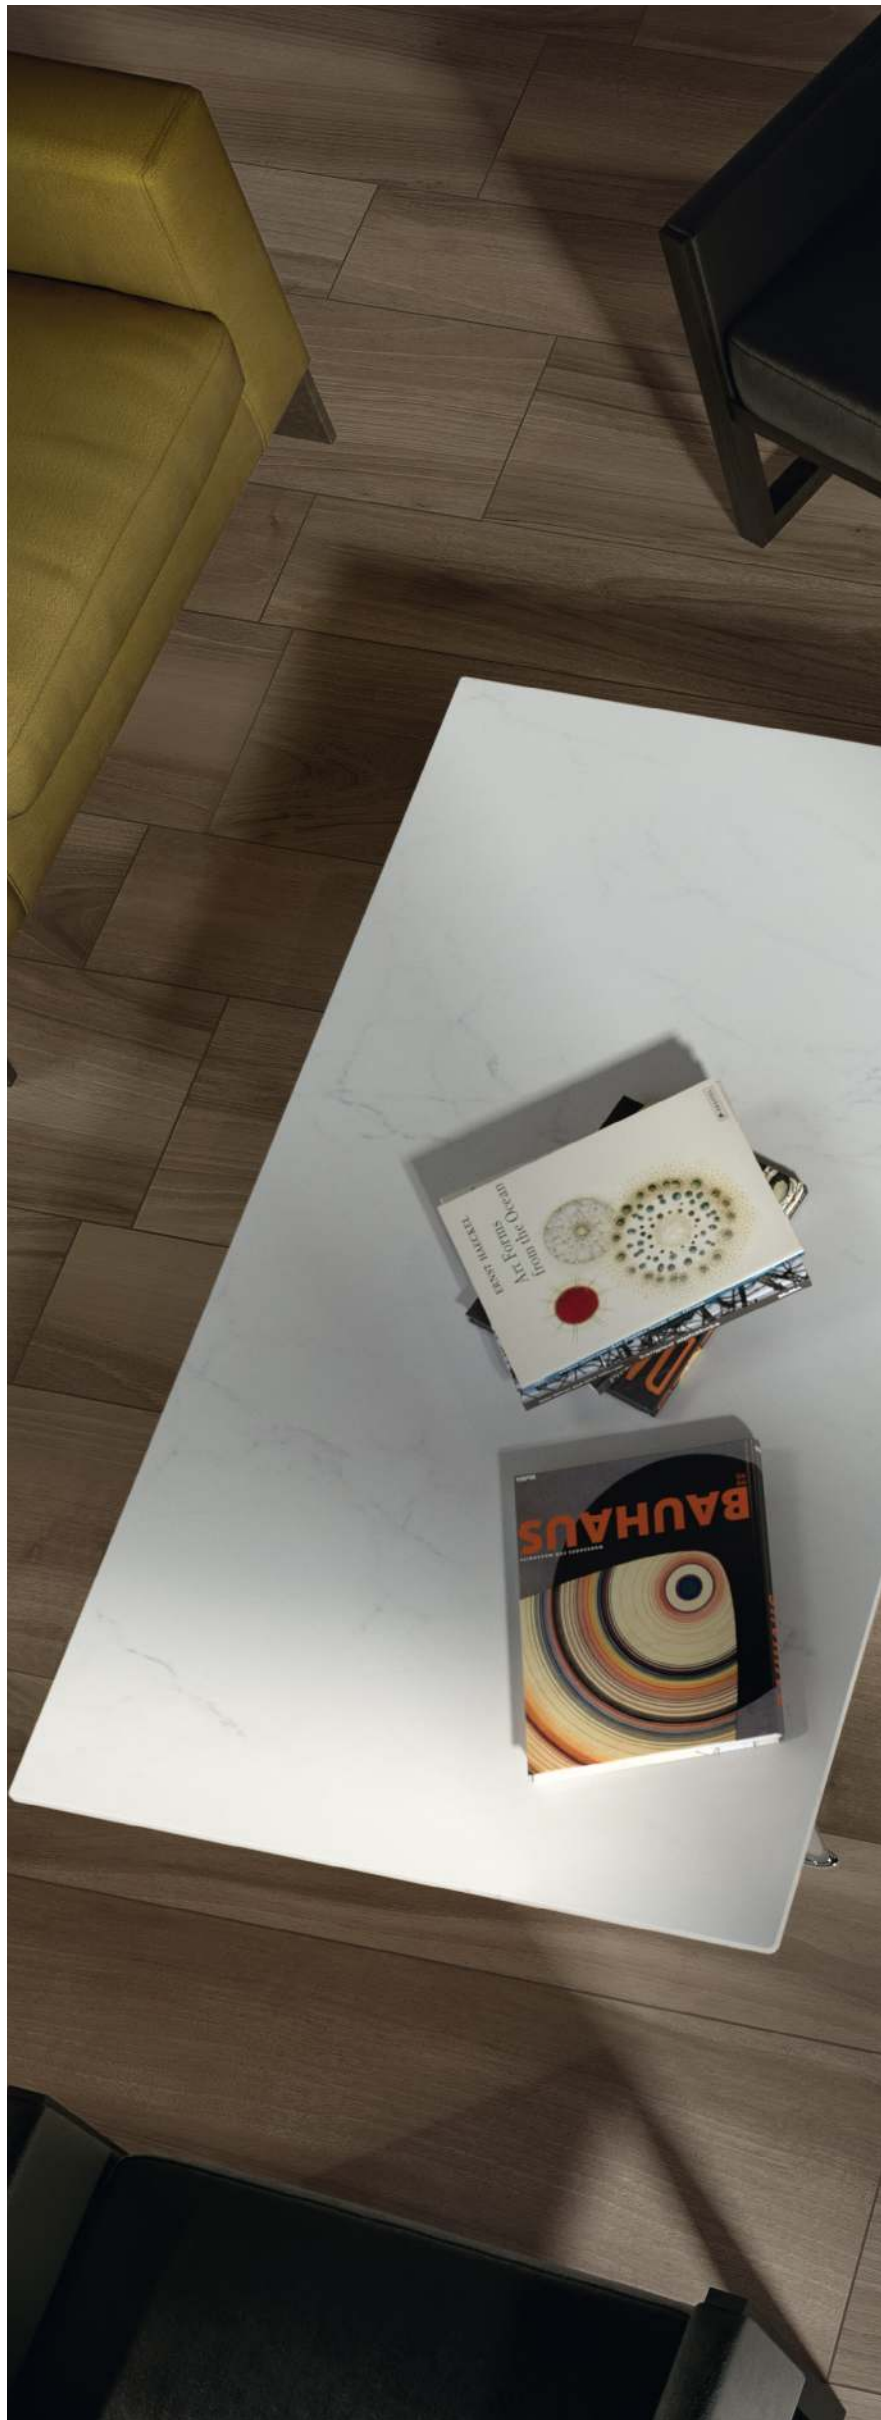

MAISON
fumé

ДИНАМИЗМ И ОЧАРОВАНИЕ ИНТЕРЬЕРОВ

Три формата, 15x120, 20x120 и 30x120, можно складывать в интригующие мультиформатные рисунки укладки, роскошно подчеркивающие текстуру ореховой древесины. Актуальный пепельно-серый цвет придает пространству современное звучание, обеспечивая при этом высокие эксплуатационные показатели керамогранита Italon.

Maison Fumè
Мезон Фумэ
30x120 - 20x120