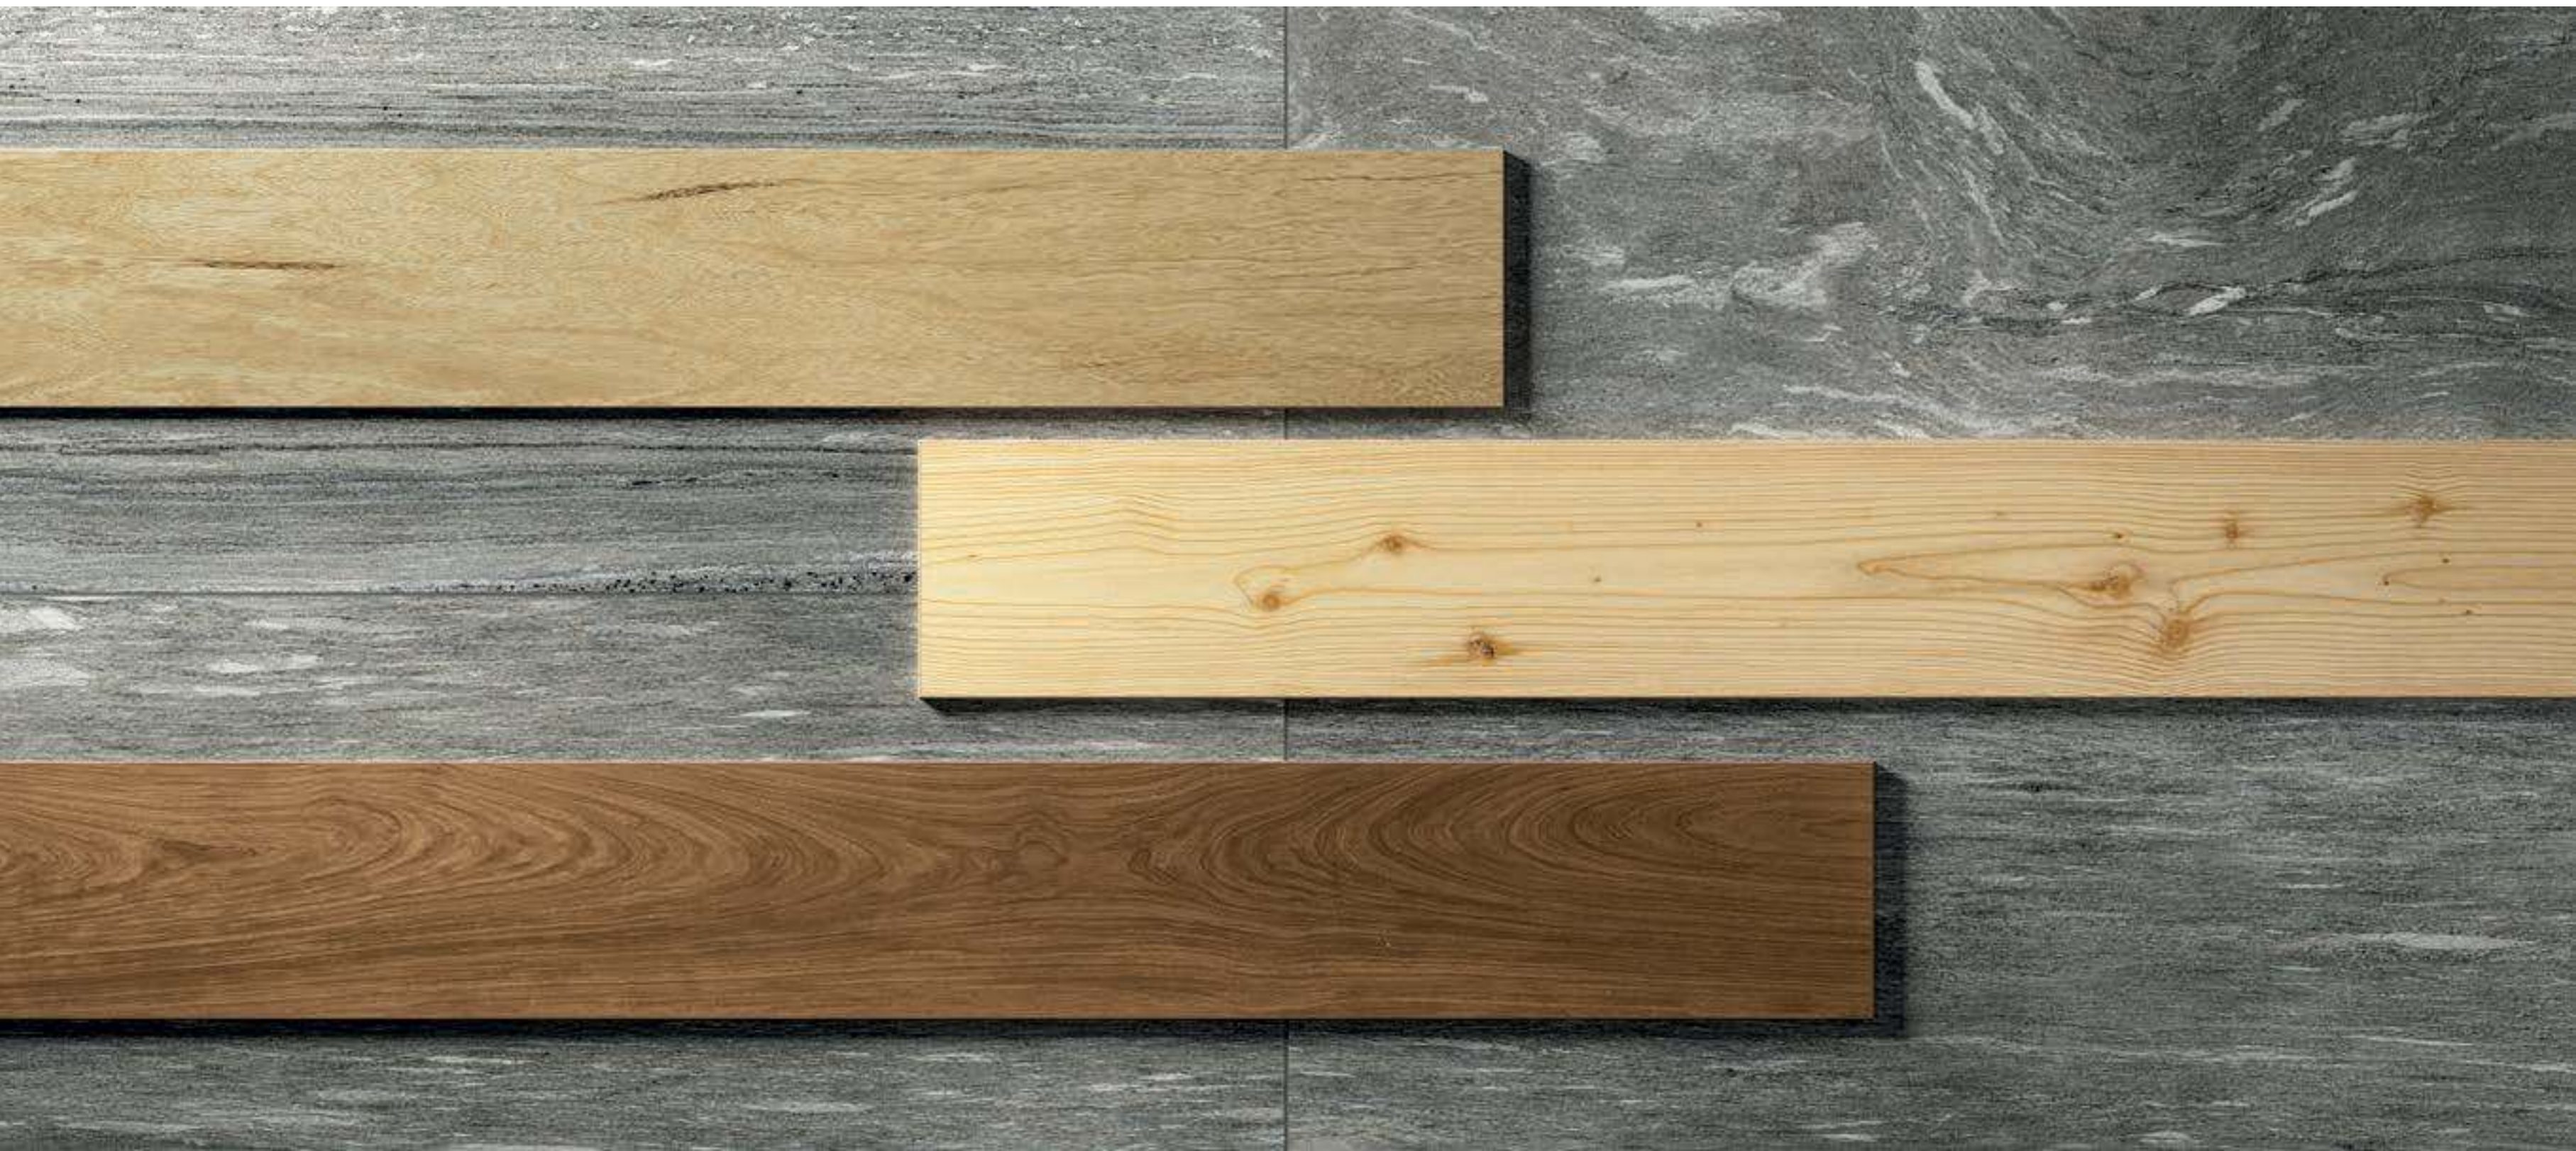

ROVERE

Il rovere è l'effetto legno per antonomasia, capace di conferire un'atmosfera speciale a ogni ambiente, grazie alla linearità della sua superficie che trova il suo abbinamento ideale con il Bianco Paradiso.

LARICE

Pulito, semplice e sorprendentemente naturale, il tono chiaro dell'effetto larice conferisce luminosità agli spazi e trova il suo abbinamento preferenziale nel Grigio Alpino.

PALISSANDRO

Grazie alle sue eleganti tonalità scure, l'effetto palissandro enfatizza la vocazione al lusso di Skyfall sia in combinazione con Nero Smeraldo sia in applicazioni total look.

NATURAL LOOK

Mountains but also woodlands: Skyfall complements the majesty of stone with the warmth of natural wood, to create unique combinations of materials, surfaces, colours and finishes.

ROVERE

Oak is the most distinctive of all wood effects, bringing a unique atmosphere to any room thanks to its linear surface. The ideal combination for Bianco Paradiso.

LARICE

Clean, simple and surprisingly natural, this light, larch-effect finish brightens up rooms and is a perfect match for Grigio Alpino.

PALISSANDRO

Thanks to its elegant, dark tones, this rosewood effect emphasises Skyfall's vocation for luxury, especially when combined to Nero Smeraldo or used in total look applications.