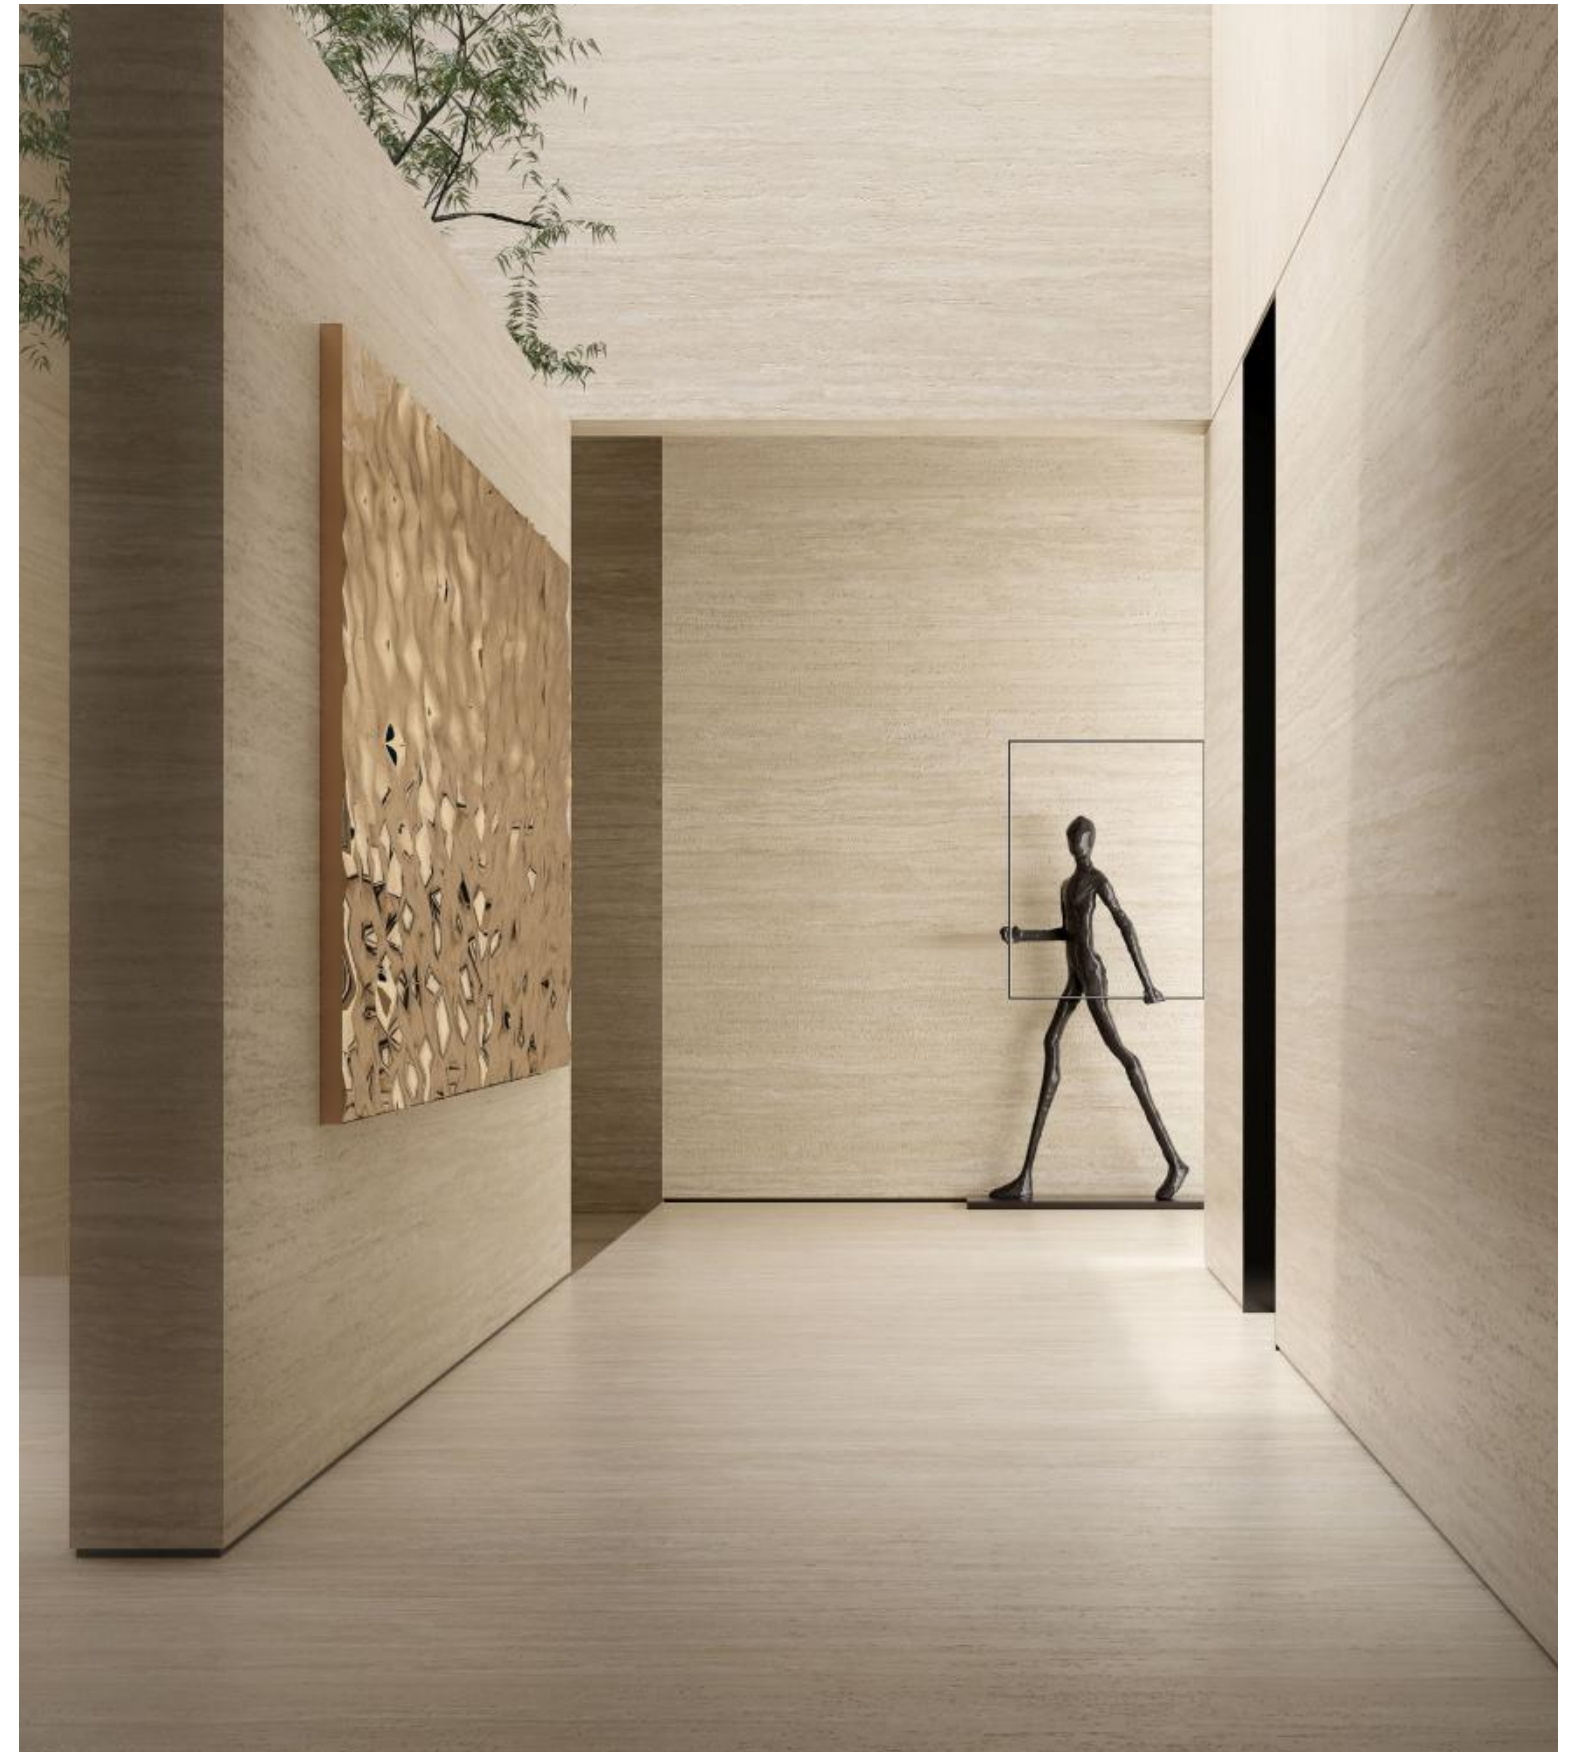

ROMAN TRAV-ERTINE

罗马洞石

MN141B

DESCRIPTION

以洞石为设计蓝本·保留洞石原本的醇厚色感·纹理竖立有致·犹如呈现出自然洞石的截面·似历史流年·再增加罗马古典的韵味·装饰在空间内·更加令人爱不释手。

The design is based on the Travertine. Retaining the original color of the Travertine, the texture is erect to show off the cross-section of the natural stone. It's like a fleeting year of history adding with a sense of Rome. It is even more admirable when decorating in the space.

SPECIFICATION

Size: 1600X3200X6mm
126" X 63" X 1/4"

柔光面 / Soft

哑光面 (浅微模具面) / Satin(Matt)

ITEM NO.

MN141BR321606 MN141BY321606

FACE CONTINUITY

ROMAN TRAVERTINE

罗马洞石

MN141B

DESCRIPTION

以洞石为设计蓝本·保留洞石原本的醇厚色感·纹理竖立有致·犹如呈现出自然洞石的截面·似历史流年·再增加罗马古典的韵味·装饰在空间内·更加令人爱不释手。

The design is based on the Travertine. Retaining the original color of the Travertine, the texture is erect to show off the cross-section of the natural stone. It's like a fleeting year of history adding with a sense of Rome. It is even more admirable when decorating in the space.

SPECIFICATION

Size : 1200X2700X6mm
108" X 48" X 1/4"

干粒抛 / Nanotech Polished

ITEM NO.

MN141BP271206

FACE CONTINUITY