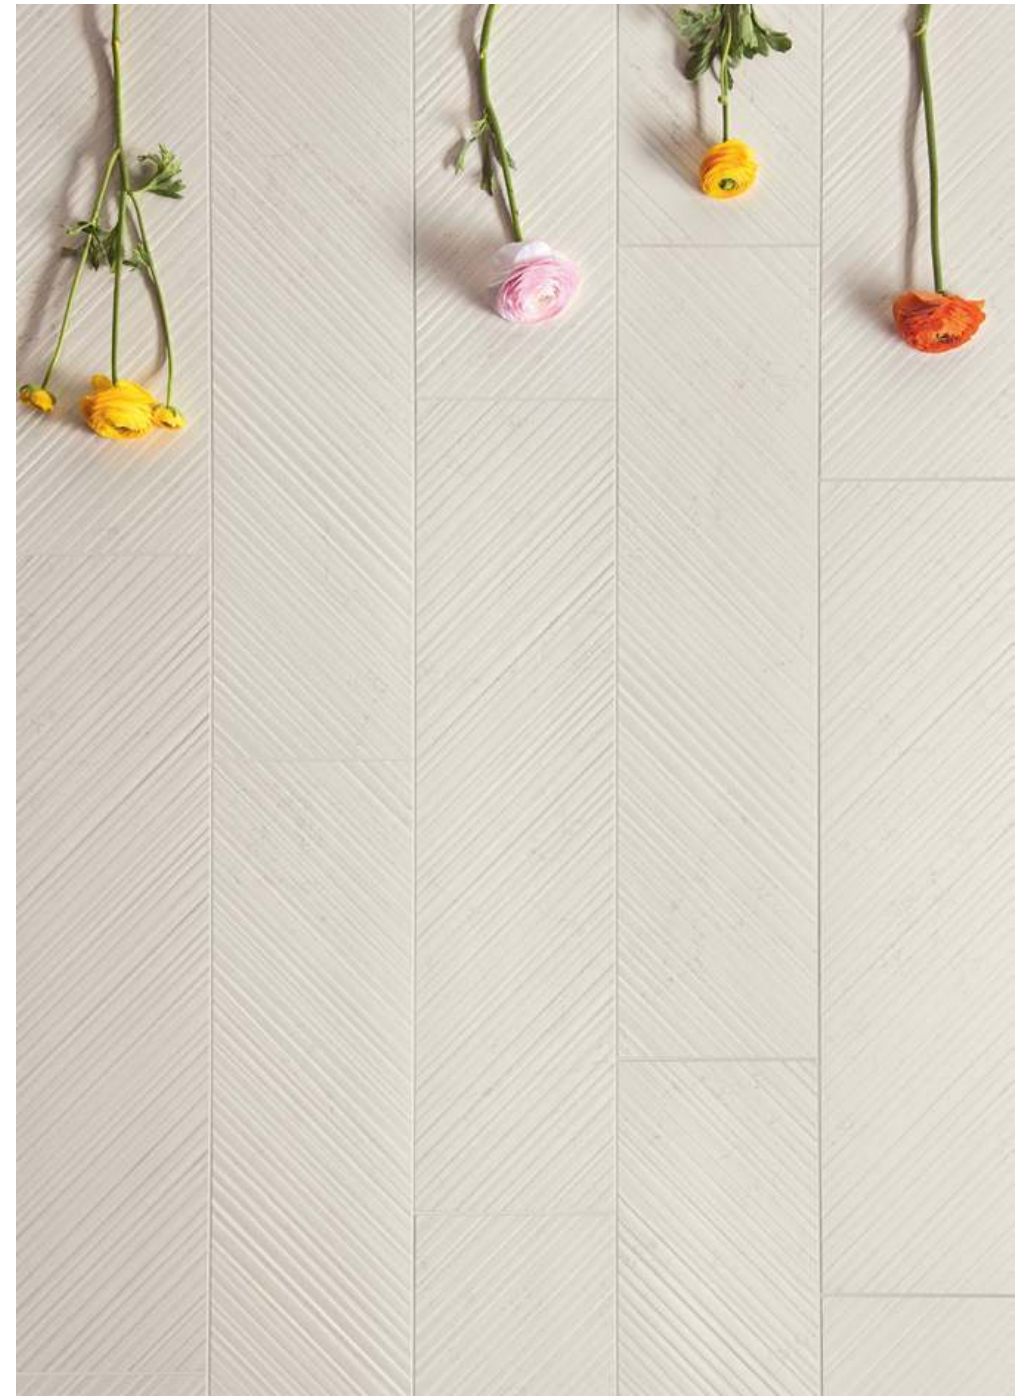

→ Superclassica SCW Honed 60x60 24"x24"

← → Superclassica SCW Honed 60x120 24"x48"

→ Superclassica SCW Honed 60x120 24"x48" / 60x60 24"x24"

← ↗ Superclassica SCW Chevron 20x80 8"x32"

↑ Superclassica SCW Natural 60x120 24"x48"
→ Wall Superclassica SCW Bloom Mandarino 12,5x12,5 5"x5" - Floor Superclassica SCW Natural 60x120 24"x48"