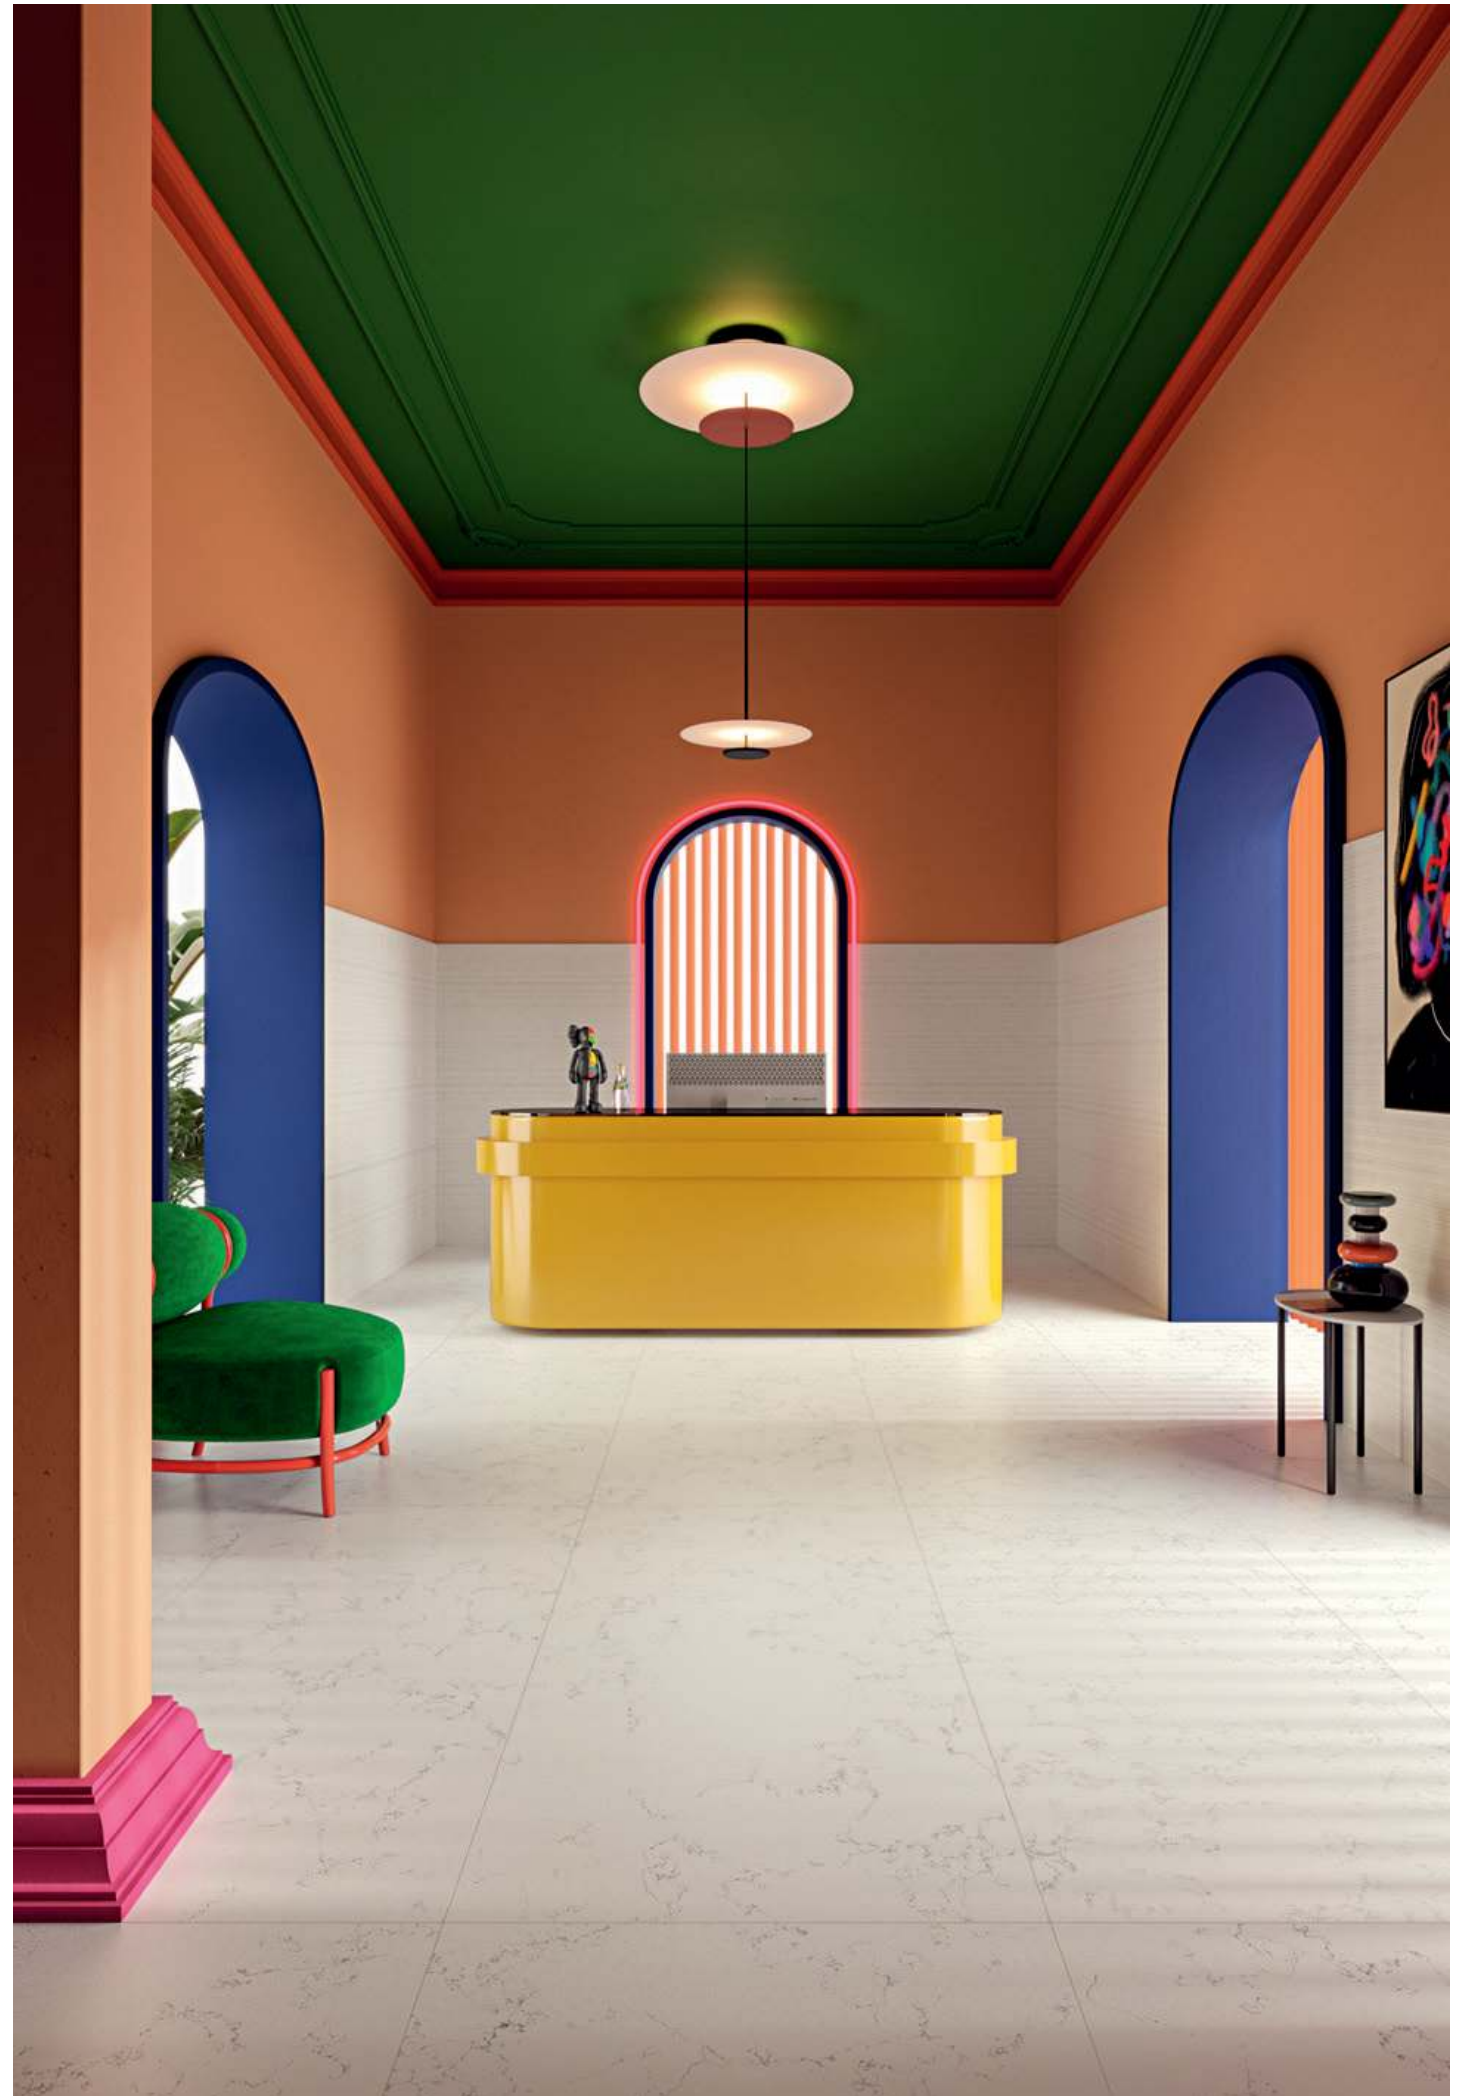

White is my sugar! It's time for white, soft and versatile, available in eight different finishes and comes in seven sizes. A journey parallel to that made for SCB, a collection of elements designed to be mixed and matched with each other. A study on surface processing: polished, natural, bush-hammered, engraved, structured and the new semi-polished matte finish. In addition to all this, there is Happy, a bundle of warm tones in the 60x120 cm 24"x48" size and two wall decors in sizes 12,5x12,5 cm 5"x5" and 12,5x25 cm 5"x10", monochromed and structured in white and tangerine; the latter color creates a contemporary twist with the stone. SCW is a white canvas ready to be matched with colors. The Superclassica range is thus expanded, perfect for both residential and commercial, indoor and outdoor projects. The family keeps growing. A super family!

→ Superclassica SCW Honed 60x60 24"x24"

← → Superclassica SCW Honed 60x120 24"x48"

→ Superclassica SCW Honed 60x120 24"x48" / 60x60 24"x24"

← ↗ Superclassica SCW Chevron 20x80 8"x32"

↑ Superclassica SCW Natural 60x120 24"x48"
→ Wall Superclassica SCW Bloom Mandarino 12,5x12,5 5"x5" - Floor Superclassica SCW Natural 60x120 24"x48"

Superclassica SCW Bloom Mandarino 12,5x12,5 5"x5"

Superclassica SCW Waffle Bianco 12,5x25 5"x10"

→ Wall Superclassica SCW Waffle Bianco 12,5x25 5"x10"
Floor Superclassica SCW Natural 7,5x120 3"x48"

→ Wall Superclassica SCW Grooved 60x120 24"x48"
Floor Superclassica SCW Natural 80x180 32"x71"

Superclassica SCW Grooved 60x120 24"x48"

Superclassica SCW Mosaic 30x30 12"x12"

→ Wall Superclassica SCW Grooved 60x120 24"x48"
Floor Superclassica SCW Mosaic 30x30 12"x12"

↑ → Superclassica SCW Happy 60x120 24"x48"